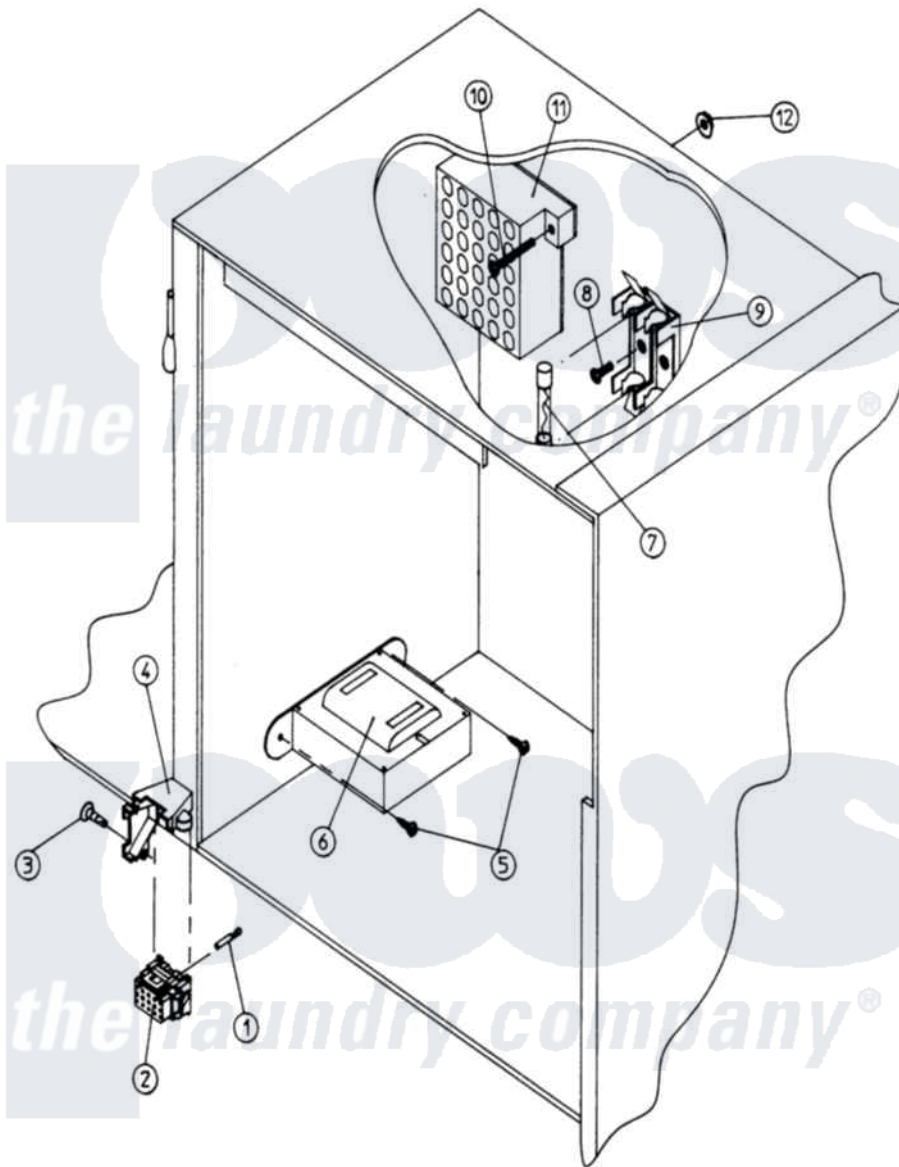

# Maytag MDG100PN1W 03 - MICROPROC CONTROL BOX ASSEMBLY

Maytag Residential Maytag MDG100PN1W Dryer Parts Parts Diagram 03 - MICROPROC CONTROL BOX ASSEMBLY  
 Click on the part number to view part

Item	Original Part Number	Replaced By	Status	Part Description
000	W10124350		Not Available	ORDER PARTS FROM AMERICAN DRYER CORP AT 508-678-9000
001	A137021	<a href="#">137021</a>		Mr Recept 2
002	A122800			M R EXTRAC
"	A137020	<a href="#">137020</a>		15 Pin Con
003	A150315	<a href="#">150315</a>		6 X 3 8 P
004	A137022	<a href="#">137022</a>		15 Position
005	A150300	<a href="#">5307527001</a>		Switch
006	A141403		Not Available	TRANSFORMER (24 VAC) (FOR MICROPROCESSOR MODELS)
007	A136057	<a href="#">W10146739</a>		0.5 A 250
008	A150301	<a href="#">150301</a>		8-18 X 7
009	A136008	<a href="#">136008</a>		Fuse Block
010	A152002	<a href="#">152002</a>		1 4-20 Hex
011	A120715	<a href="#">W10146700</a>		30 Pos Ter
012	A151000	<a href="#">WH12X195</a>		Switch Assembly