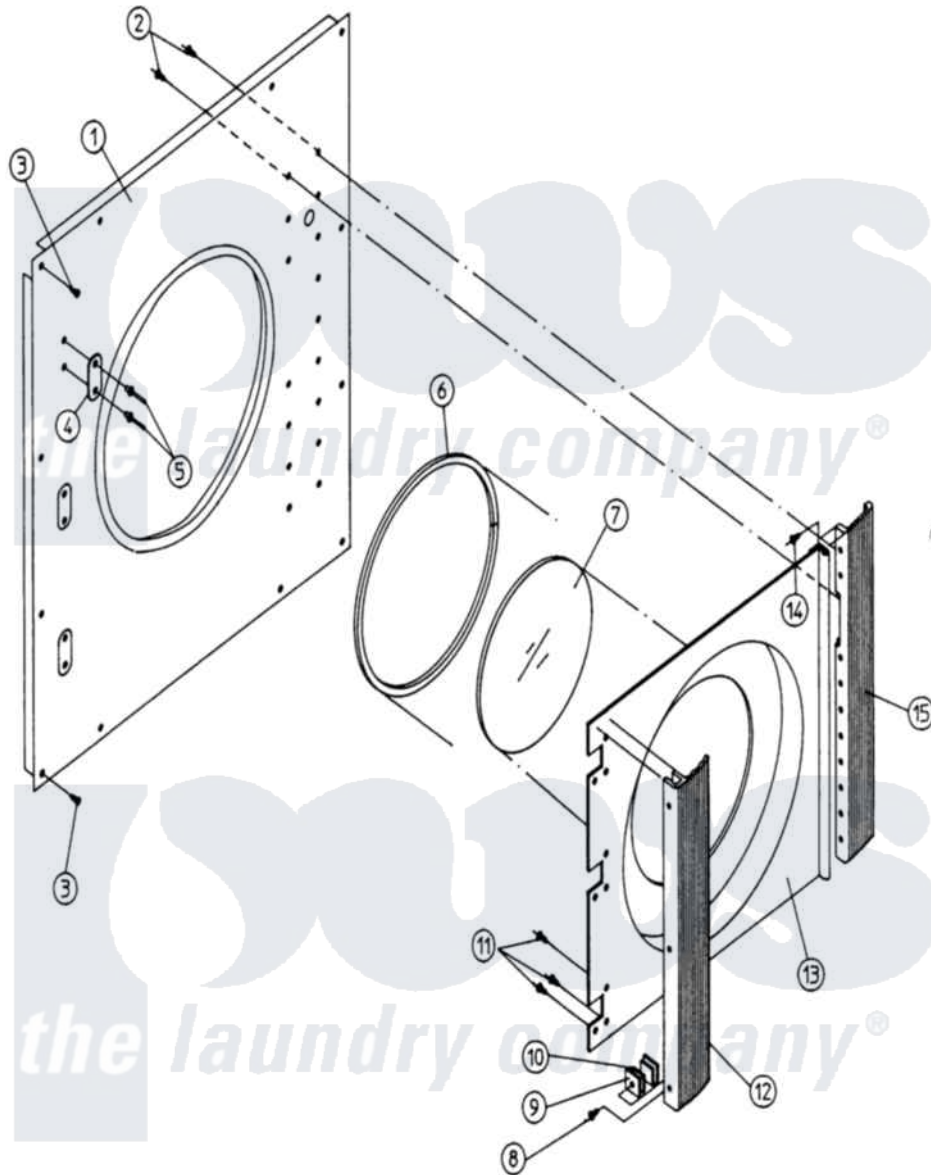

Maytag MDG100PN1W 04 - FRONT PANEL/MAIN DOOR ASSEMBLIES

Maytag Residential Maytag MDG100PN1W Dryer Parts Parts Diagram 04 - FRONT PANEL/MAIN DOOR ASSEMBLIES
 Click on the part number to view part

Item	Original Part Number	Replaced By	Status	Part Description
000	W10124350		Not Available	ORDER PARTS FROM AMERICAN DRYER CORP AT 508-678-9000
001	A800349	W10147027		100 RH FR
002	A150402		Not Available	SCREW
003	A150415		Not Available	SCREW, CRIMPTITE (PH. RD.HD.) (No.10-16 X 1/2" PH. RD. HD.)
004	A170340	170340		3 1 2 SS
005	A154200			5 32 RIVE
006	A102308		Not Available	GASKET, DOOR (94" LNGT. ONLY)
007	A102210	102210		20 7 16 D
008	A150401	W10146762		10-24 X 1
009	A306801	306801		Wire Harness, Main
010	A102100		Not Available	MAGNET, MAIN DOOR
011	A150415		Not Available	SCREW, CRIMPTITE (PH. RD.HD.) (No.10-16 X 1/2" PH. RD. HD.)

012	A170201		Not Available	HANDLE, MAIN DOOR
013	A800110	W10149266		100 120 17
"	A800112		Not Available	DOOR, MAIN (SPECIFY COLOR)
"	A800122	W10146962		100 Main
014	A150430	150430		10 X 1 2
015	A170210	170210		35 Hinge
"	A170725		Not Available	ADHESIVE, MOUNTING (GLASS AND GASKET ADHESIVE)