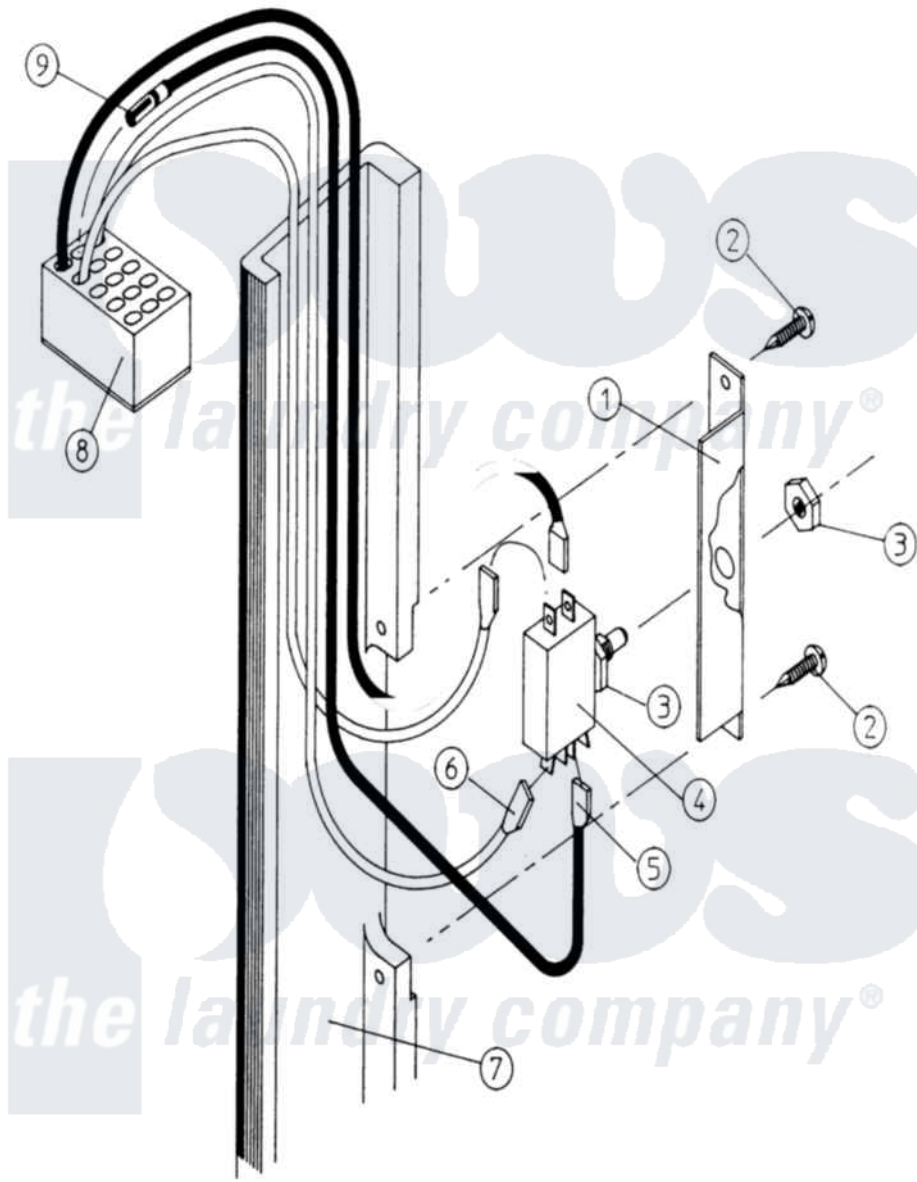

Maytag MDG100PN1W 05 - MAIN DOOR SWITCH ASSEMBLY

Maytag [Residential Maytag MDG100PN1W Dryer Parts](#) Parts Diagram 05 - MAIN DOOR SWITCH ASSEMBLY
 Click on the part number to view part

Item	Original Part Number	Replaced By	Status	Part Description
000	W10124350		Not Available	ORDER PARTS FROM AMERICAN DRYER CORP AT 508-678-9000
001	A313208	W10146840		100 120 Ma
002	A150415		Not Available	SCREW, CRIMPTITE (PH. RD.HD.) (No.10-16 X 1/2" PH. RD. HD.)
003	A152003	152003		3 8-32 X 1
004	A137006		Not Available	SWITCH, DOOR
005	A121028	121028		1 4 X.032
006	A121027	121027		.187 X .03
007	A170210	170210		35 Hinge
008	A122626	122626		15P Umnl C
009	A122705	122705		Umnl Sok 2