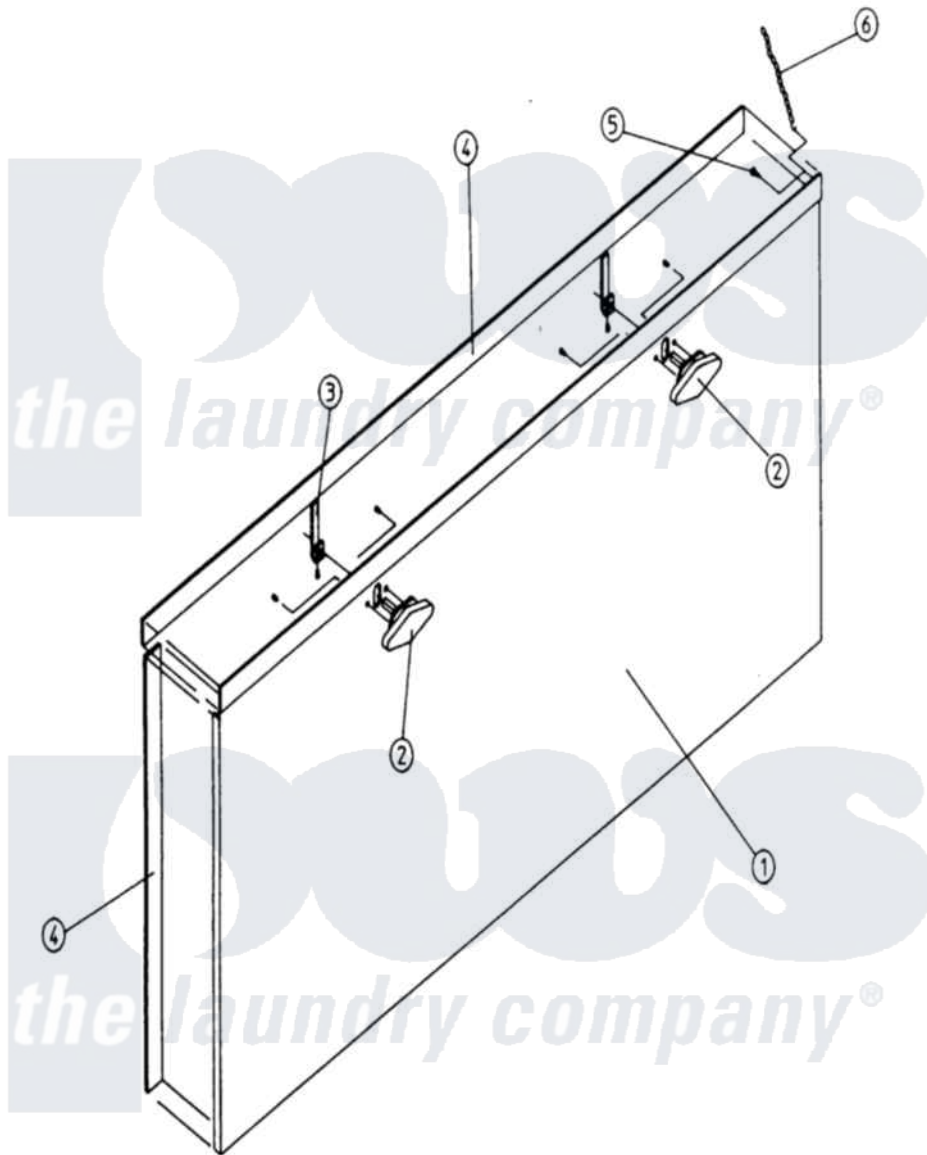

Maytag MDG100PN1W 06 - LINT DOOR ASSEMBLY

Maytag [Residential Maytag MDG100PN1W Dryer Parts](#) Parts Diagram 06 - LINT DOOR ASSEMBLY
 Click on the part number to view part

Item	Original Part Number	Replaced By	Status	Part Description
000	W10124350		Not Available	ORDER PARTS FROM AMERICAN DRYER CORP AT 508-678-9000
001	A800213	W10146987		100 Drop
002	A160200		Not Available	KNOB LATCH (W/2 SCREWS
"	A800150	W10146979		Knob Latc
003	A150425	W10146763		12-24 X 3
"	A160009	160009		Adjustable
004	A117600		Not Available	TAPE, NOISE SUPPRESSOR (SOLD IN FEET)
005	A150419	150419		6 X 1 2 T
006	A108120	108120		Chain For
"	A150418	150418		Dlh 4 X .1