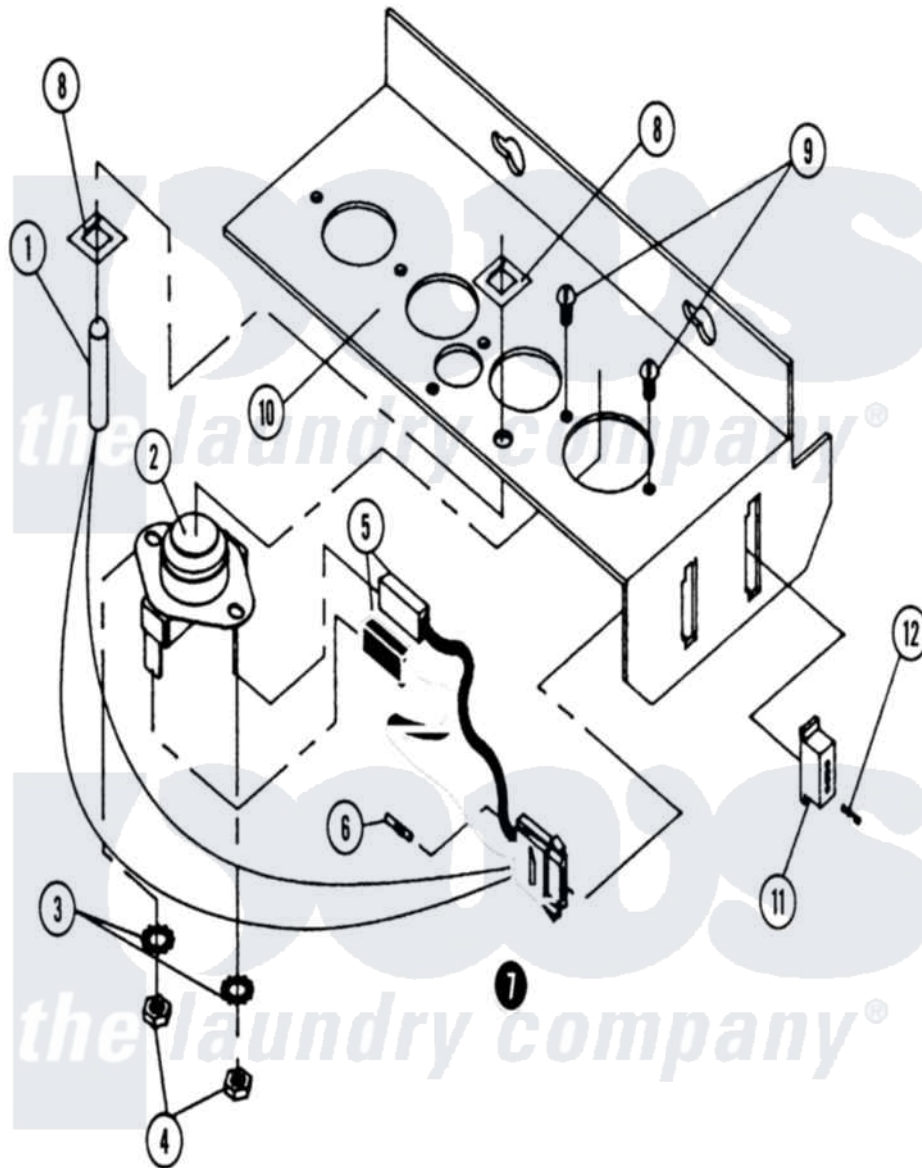

# Maytag MDG100PN1W 07 - SENSOR BRACKET ASSEMBLY

Maytag Residential Maytag MDG100PN1W Dryer Parts Parts Diagram 07 - SENSOR BRACKET ASSEMBLY  
 Click on the part number to view part

Item	Original Part Number	Replaced By	Status	Part Description
000	W10124350		Not Available	ORDER PARTS FROM AMERICAN DRYER CORP AT 508-678-9000
001	A880251	<a href="#">W10147995</a>		1 4 Tem
002	A130103	<a href="#">W10146725</a>		L225 Tod3
003	A153010	<a href="#">153010</a>		6 Internal
004	A152000			6-32 HEX N
005	A121028	<a href="#">121028</a>		1 4 X.032
006	A122701	<a href="#">122701</a>		MNL Socket
007	A122605	<a href="#">122605</a>		4 Pin Cmnl
008	A154007	<a href="#">8182949</a>		Fastener, Push-On
009	A150000		Not Available	SCREW, MACHINE (RD.HD. SLOT) (No.6-32 X 1/4" RD HD)
010	A150301	<a href="#">150301</a>		8-18 X 7
"	A305007	<a href="#">W10146789</a>		Universal
"	A801425	<a href="#">801425</a>		AD15-81 ML
011	A122604	<a href="#">W10146714</a>		4 Pin Cmnl