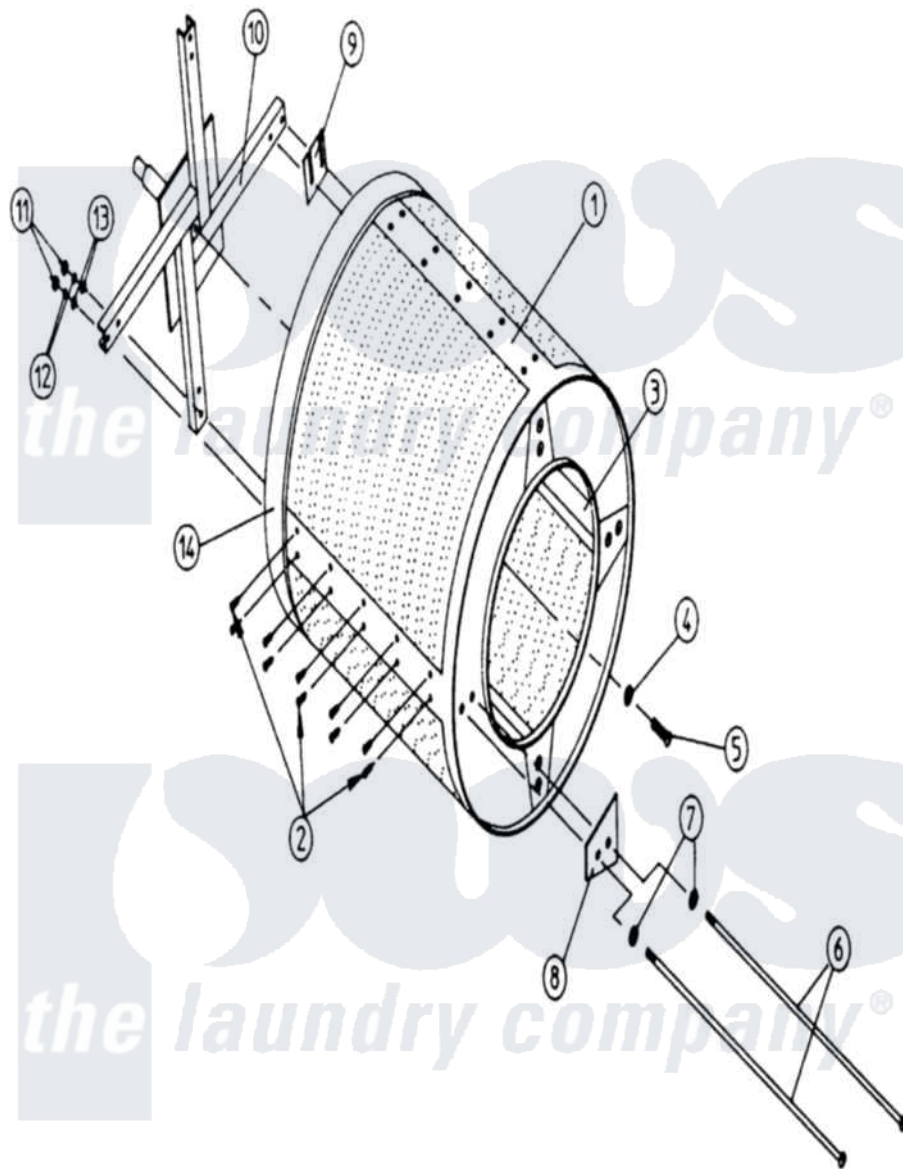

Maytag MDG100PN1W 08 - TUMBLER / SUPPORT ASSEMBLY

Maytag Residential Maytag MDG100PN1W Dryer Parts Parts Diagram 08 - TUMBLER / SUPPORT ASSEMBLY
 Click on the part number to view part

Item	Original Part Number	Replaced By	Status	Part Description
000	W10124350		Not Available	ORDER PARTS FROM AMERICAN DRYER CORP AT 508-678-9000
001	A800707	800707		100 Tumbler
"	A800807	800807		100 115 TU
002	A150415		Not Available	SCREW, CRIMPTITE (PH. RD.HD.) (No.10-16 X 1/2" PH. RD. HD.)
003	A301300	5700M600-60		Windowpac
004	A153014		Not Available	WASHER, FLAT (9/16")
005	A150500		Not Available	SCREW, SOCKET BUTTON HD. (5/16-18" X 38 1/2")
006	A100904		Not Available	ROD, TIE
007	A153013	153013		7 16 Spli
008	A301700	301700		Tumbler Re
009	A301701	301701		100-115-12
010	A800607	800607		100 Tumbler
011	A153014		Not Available	WASHER, FLAT (9/16")

012	A153013	153013	7 16 Spli
013	A152009	152009	7 16-14 He
014	A116004	116004	Felt Colla
"	A401010	401010	3M 847 CO