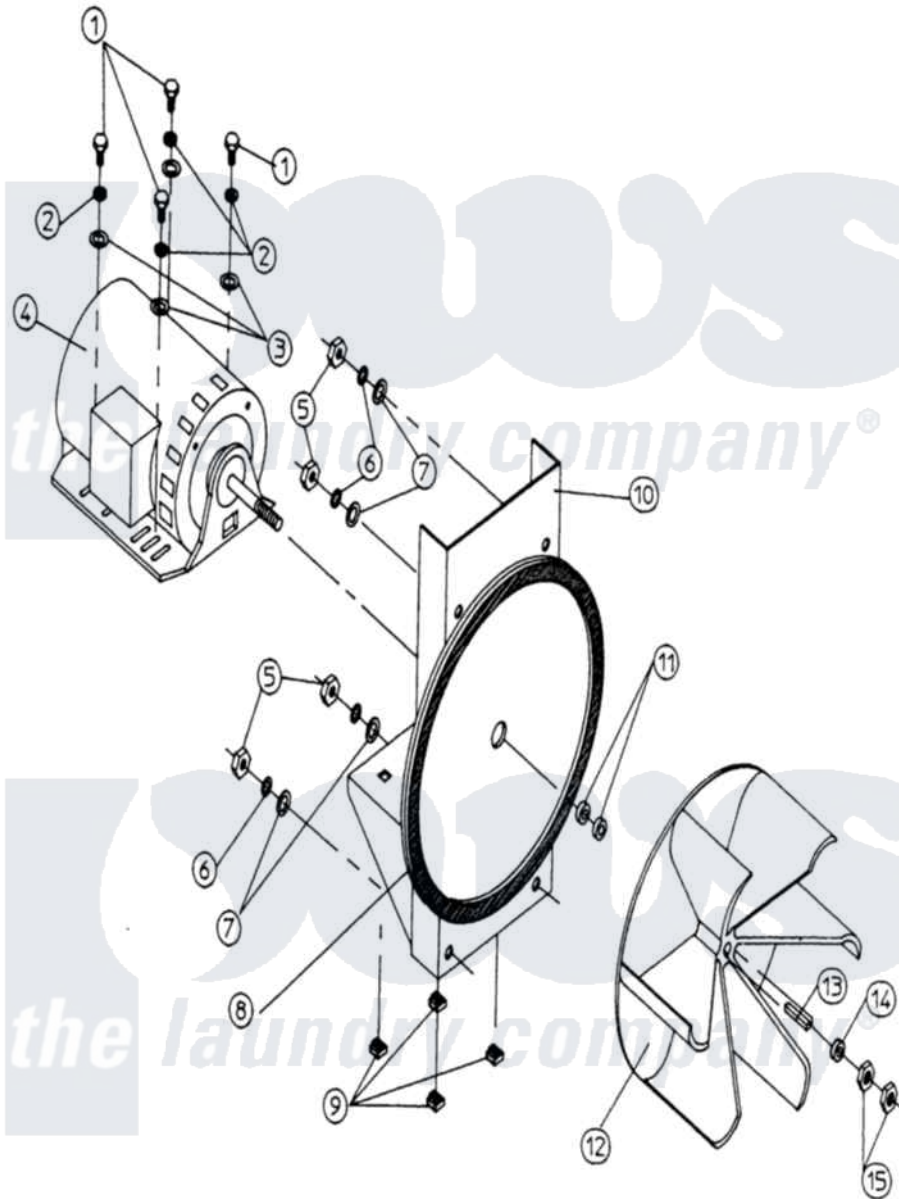

Maytag MDG100PN1W 11 - BLOWER MOTOR MOUNT ASSEMBLY

Maytag [Residential Maytag MDG100PN1W Dryer Parts](#) Parts Diagram 11 - BLOWER MOTOR MOUNT ASSEMBLY
 Click on the part number to view part

Item	Original Part Number	Replaced By	Status	Part Description
000	W10124350		Not Available	ORDER PARTS FROM AMERICAN DRYER CORP AT 508-678-9000
001	A150501	150501		5 16-18 X
002	A153002	8182939		Washer, Lock
003	A153001	153001		5 16 Flat
004	A100028	W10146526		1HP 1 2 SH
"	W10124350		Not Available	CHECK PART NUMBER ON MOTOR DATA LABEL TO VERIFY CORRECT
005	A152004	8182933		Nut, Hex
006	A153002	8182939		Washer, Lock
007	A153001	153001		5 16 Flat
008	A117600		Not Available	TAPE, NOISE SUPPRESSOR (SOLD IN FEET)
009	A154000			5 16-18 T1
010	A800907	800907		100 Blowe
"	A803899	803899		1HP 230 46

011	A153050	153050	1 2 X 1 1
012	A100607		Not Available IMPELLER (1/2" BORE)
013	A100702	100702	1 8 X 1 8
014	A153050	153050	1 2 X 1 1
015	A152006	W10146766	1 2-20 LH