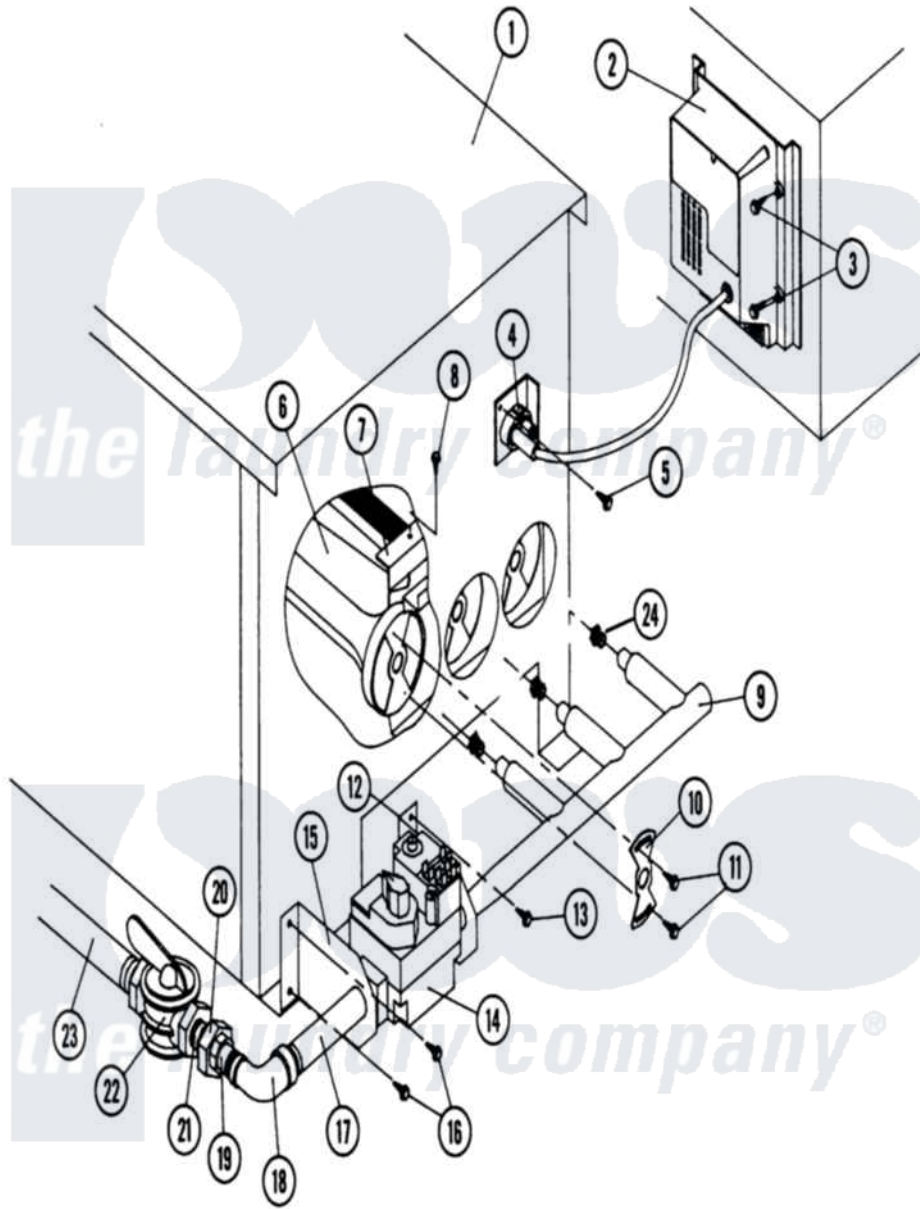

# Maytag MDG100PN1W 12 - DSI BURNER ASSEMBLY

Maytag Residential Maytag MDG100PN1W Dryer Parts Parts Diagram 12 - DSI BURNER ASSEMBLY  
 Click on the part number to view part

Item	Original Part Number	Replaced By	Status	Part Description
000	W10124350		Not Available	ORDER PARTS FROM AMERICAN DRYER CORP AT 508-678-9000
001	A850853	<a href="#">850853</a>		100 DSI B
002	A128926		Not Available	MODULE, DSI ONLY
003	A150299	<a href="#">150299</a>		10 X 1 H
004	A880134		Not Available	IGNITER/FLAME PROBE KIT ASSY (INCLUDES No.4 & 5)
005	A150415		Not Available	SCREW, CRIMPTITE (PH. RD.HD.) (No.10-16 X 1/2" PH. RD. HD.)
006	A141107		Not Available	BURNER, RIBBON
007	A318318	<a href="#">318318</a>		100 Bumer
008	A150415		Not Available	SCREW, CRIMPTITE (PH. RD.HD.) (No.10-16 X 1/2" PH. RD. HD.)
009	A141208		Not Available	MANIFOLD, 3-PORT
010	A318316	<a href="#">318316</a>		100 Burn
				SCREW, CRIMPTITE (PH.

011	A150415		Not Available	RD.HD.) (No.10-16 X 1/2` PH. RD. HD.)
012	A318317	<a href="#">318317</a>		Ud80 AD100
013	A150415		Not Available	SCREW, CRIMPTITE (PH. RD.HD.) (No.10-16 X 1/2` PH. RD. HD.)
014	A128928	<a href="#">W10149182</a>		Redundant
015	A318317	<a href="#">318317</a>		Ud80 AD100
016	A150415		Not Available	SCREW, CRIMPTITE (PH. RD.HD.) (No.10-16 X 1/2` PH. RD. HD.)
017	A142703	<a href="#">142703</a>		1 2 X 4 BL
018	A142511	<a href="#">142511</a>		1 2 X 3 4
019	A142701	<a href="#">142701</a>		3 4 Close
020	A142601	<a href="#">142601</a>		3 4 Black
021	A142701	<a href="#">142701</a>		3 4 Close
022	A141300			3 4 GAS S
023	A142821	<a href="#">142821</a>		3 4 X 36 B
024	A140830	<a href="#">140830</a>		Burner Ori