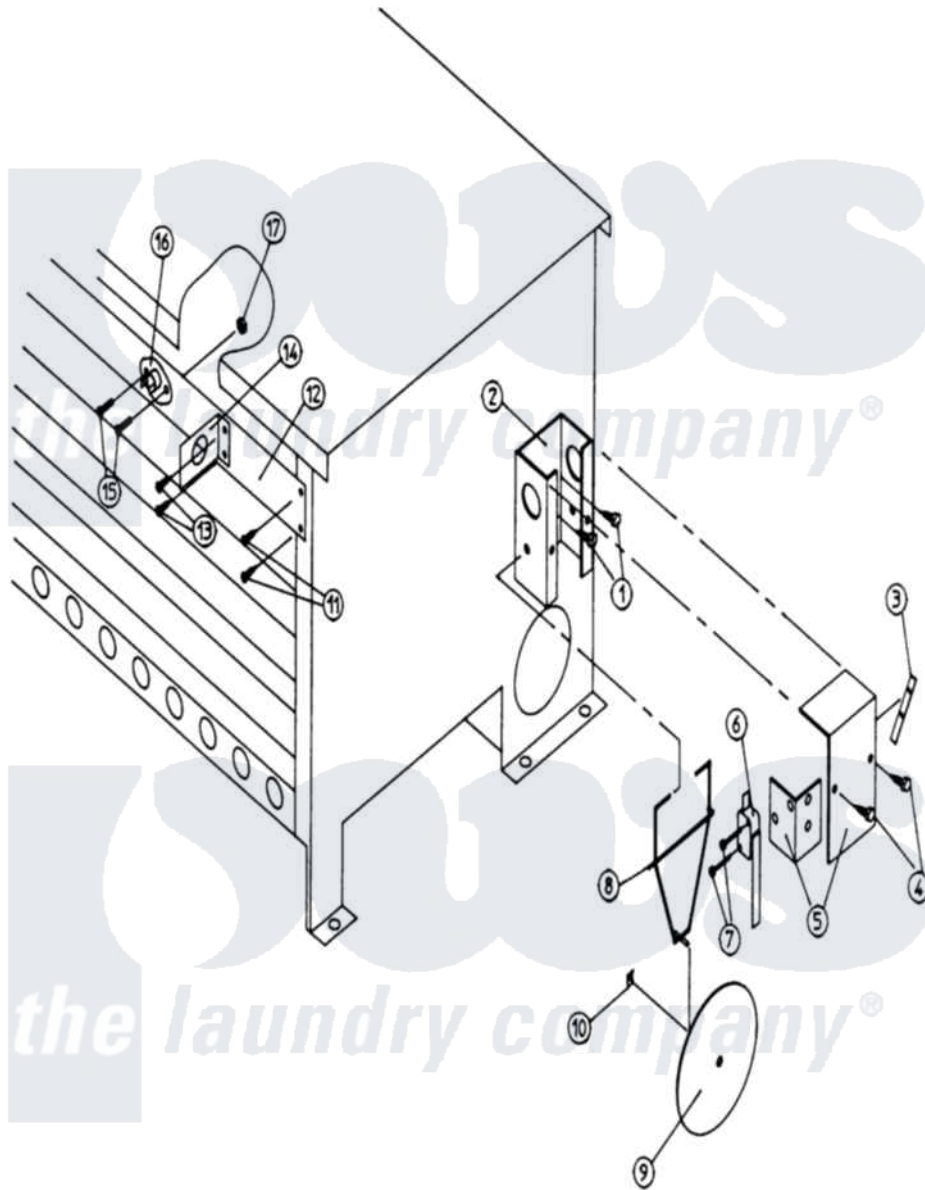

Maytag MDG100PN1W 13 - SAIL SWITCH BURNER HI-LIMIT

Maytag Residential Maytag MDG100PN1W Dryer Parts Parts Diagram 13 - SAIL SWITCH BURNER HI-LIMIT
 Click on the part number to view part

Item	Original Part Number	Replaced By	Status	Part Description
000	W10124350		Not Available	ORDER PARTS FROM AMERICAN DRYER CORP AT 508-678-9000
001	A150300	5307527001		Switch
002	A802800	802800		Sail Switch
"	A802801	802801		Sail Switch
003	A154004	154004		Tinnerman
004	A150415		Not Available	SCREW, CRIMPTITE (PH. RD.HD.) (No.10-16 X 1/2` PH. RD. HD.)
005	A802799	802799		Sail Sw.bo
006	A122200	122200		Sail Switch
007	A150303	150303		4 X 3 4 P
008	A105500	W10146641		Std Sail S
009	A319202	W10146866		Sail Switch
010	A154002	154002		1 8 Push O
011	A150300	5307527001		Switch
012	A319702	319702		100 Hi LI

013	A150300	5307527001	Switch
014	A319703	319703	100 120 Hi
015	A150001	150001	6-32 X 1 2
016	A130401		HI-LIMIT (ONLY) (330 DEG.)
017	A151000	WH12X195	Switch Assembly