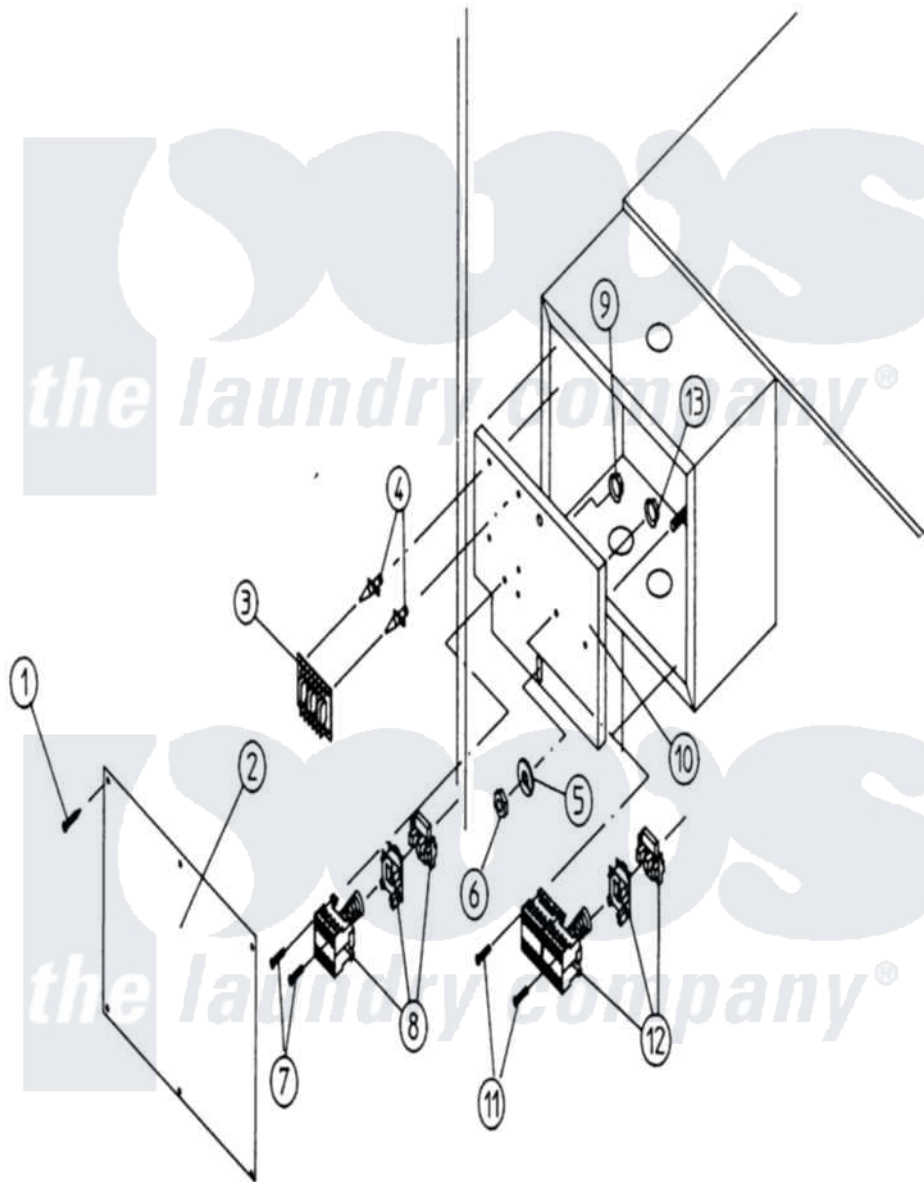

**Maytag MDG100PN1W 14 - MICROPROCESSOR RVR SNG CONTROL ASSY**

Maytag [Residential Maytag MDG100PN1W Dryer Parts](#) Parts Diagram 14 - MICROPROCESSOR RVR SNG CONTROL ASSY

[Click on the part number to view part](#)

Item	Original Part Number	Replaced By	Status	Part Description
000	W10124350		Not Available	ORDER PARTS FROM AMERICAN DRYER CORP AT 508-678-9000
001	A150301	<a href="#">150301</a>		8-18 X 7
002	A322808	<a href="#">322808</a>		100 120 17
003	A137060	<a href="#">137060</a>		A.s. Board
004	A137013	<a href="#">137013</a>		Pc Bd Nylo
005	A153002	<a href="#">8182939</a>		Washer, Lock
006	A152004	<a href="#">8182933</a>		Nut, Hex
007	A150108	<a href="#">150108</a>		8-32 X 1 2
008	A132430		Not Available	CONTACTOR, IMPELLER
"	A132432		Not Available	COIL, CONTACTOR REPLACEMENT (24VAC.)
009	A151001	<a href="#">W10146764</a>		8-32 Pal N
010	A322807	<a href="#">322807</a>		50 Reversi
011	A150108	<a href="#">150108</a>		8-32 X 1 2