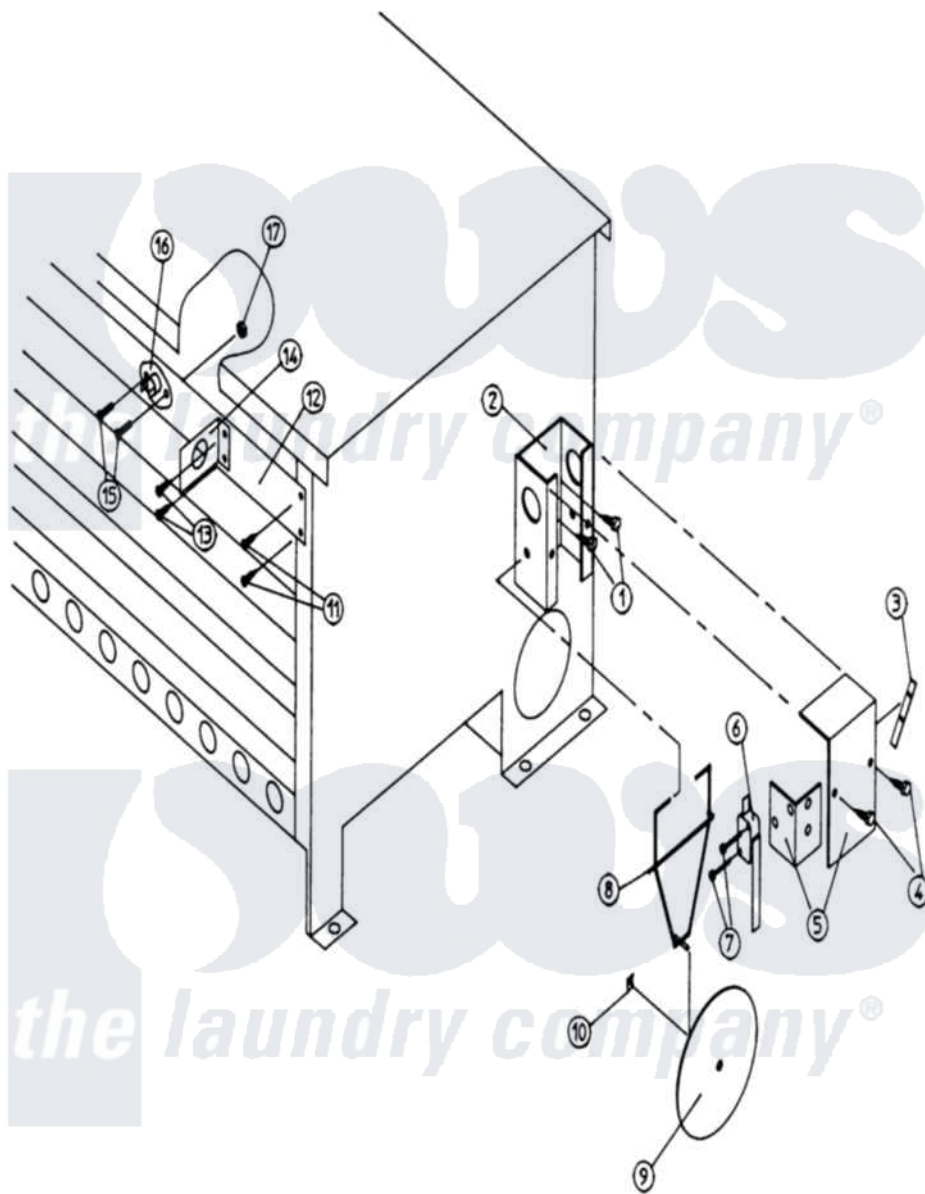

Maytag MDG100PN1W 15 - BACKGUARD

Maytag [Residential Maytag MDG100PN1W Dryer Parts](#) Parts Diagram 15 - BACKGUARD
 Click on the part number to view part

Item	Original Part Number	Replaced By	Status	Part Description
000	W10124350		Not Available	ORDER PARTS FROM AMERICAN DRYER CORP AT 508-678-9000
001	A801509	801509		100 120 BA
002	A152005	152005		3 8-16 Hex
003	A153005	153005		3 8 Split
004	A153004	153004		3 8 X 1