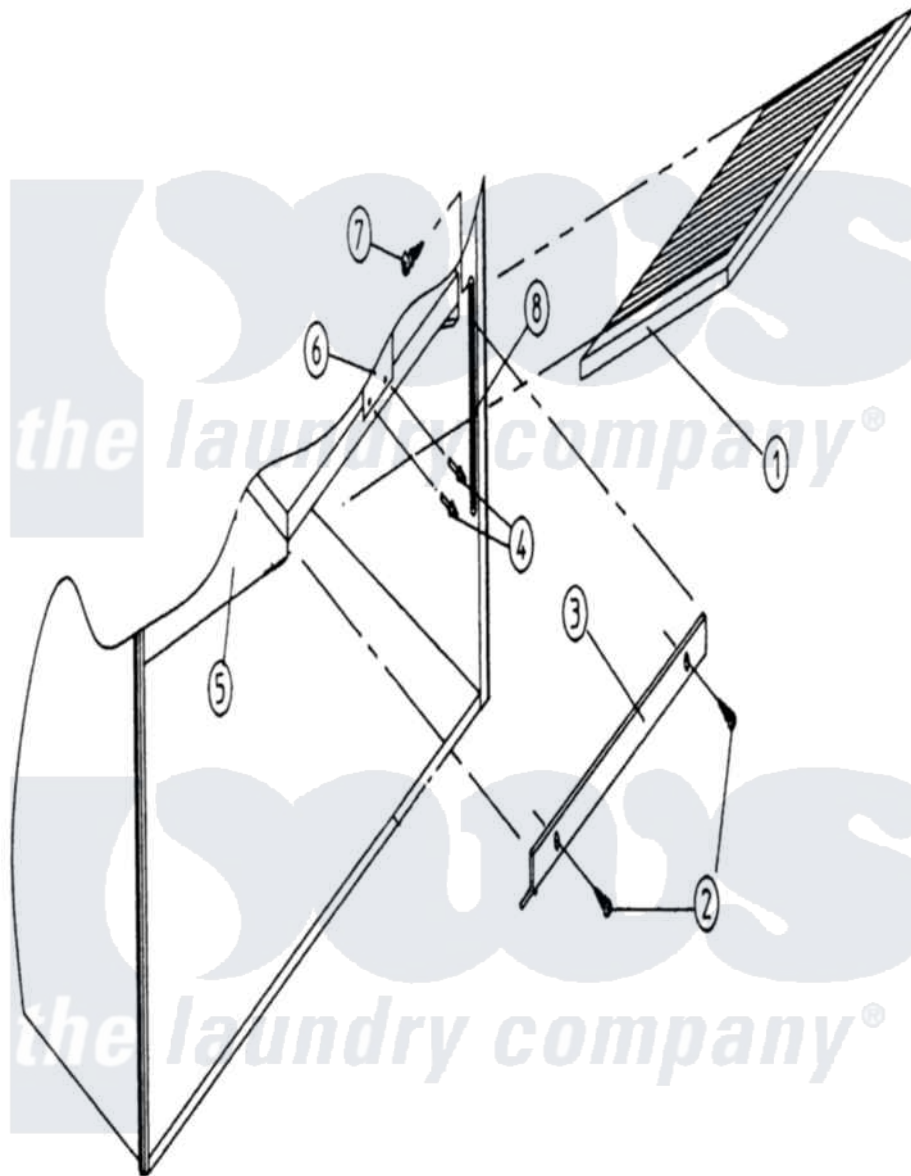

Maytag MDG100PN1W 16 - LINT TRAP ASSEMBLY

Maytag [Residential Maytag MDG100PN1W Dryer Parts](#) Parts Diagram 16 - LINT TRAP ASSEMBLY
 Click on the part number to view part

Item	Original Part Number	Replaced By	Status	Part Description
000	W10124350		Not Available	ORDER PARTS FROM AMERICAN DRYER CORP AT 508-678-9000
001	A800504	800504		100 Drop
002	A150300	5307527001		Switch
003	A304024		Not Available	BRACKET, LINT SCREEN HOLDER
004	A154200			5 32 RIVE
005	A800412	W10147058		100 Lint
"	A800413	W10147059		100 Lint
006	A304025		Not Available	BRACKET, LINT TRAP HANGER
007	A150418	150418		DIh 4 X .1
"	A150419	150419		6 X 1 2 T
008	A108120	108120		Chain For