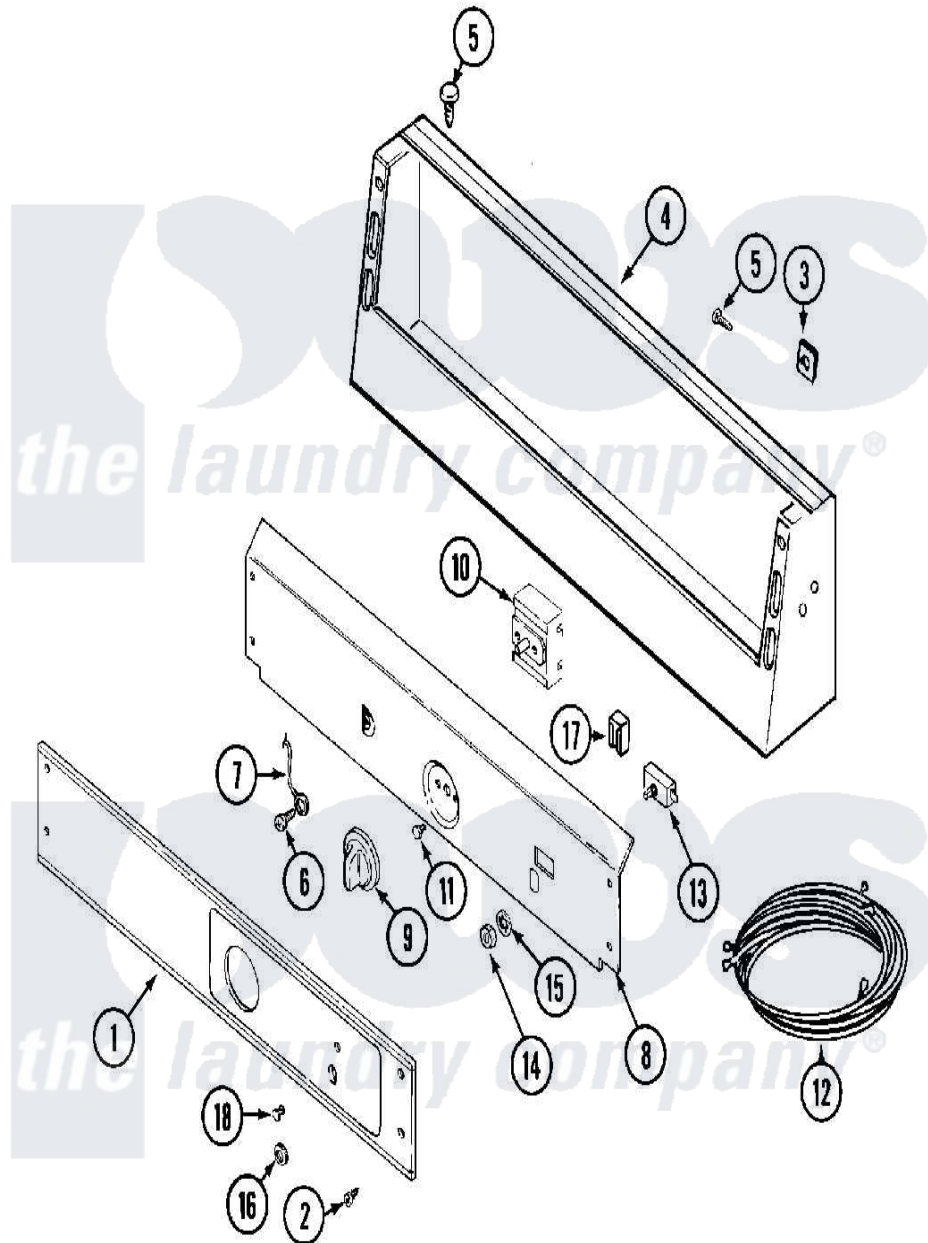

# Maytag MDG10CSAAL 01 - CONTROL PANEL

Maytag [Residential Maytag MDG10CSAAL Dryer Parts](#) Parts Diagram 01 - CONTROL PANEL  
 Click on the part number to view part

Item	Original Part Number	Replaced By	Status	Part Description
001	<a href="#">33001022</a>			Panel, Control
002	<a href="#">215506</a>			Screw, Control Panel Overlay
003	<a href="#">215003</a>			Fastener, Panel And Bracket
004	NLA		Not Available	CONSOLE (WHT)
005	212276	<a href="#">W10116760</a>		Screw
006	<a href="#">211252</a>			Screw, Ground Wire
"	<a href="#">Y313559</a>			Screw
007	<a href="#">205810</a>			Wire, Ground
008	314912		Not Available	BRACKET, CONTROL PANEL (WHT)
"	NLA		Not Available	(ALM)
009	<a href="#">306938</a>			Knob, Selector Switch
010	307237	<a href="#">W10327105</a>		Switch, Cycle Selection
011	Y313588	<a href="#">488234</a>		Screw 8-32 X 1/4
012	<a href="#">33001530</a>			Wire Harness, Main
"	NLA		Not Available	WIRE HARNESS, MAIN---NA
013	306940	<a href="#">W10149462</a>		Switch, Push-To-Start

014	Y312706	<a href="#">422617</a>	Nut
015	<a href="#">312751</a>		Lockwasher, Start Switch
016	<a href="#">Y312702</a>		Knurled Nut, Start Switch
017	204075	Not Available	PILOT LAMP (DG MODELS ONLY)
018	<a href="#">215564</a>		Lens, Indicator Light