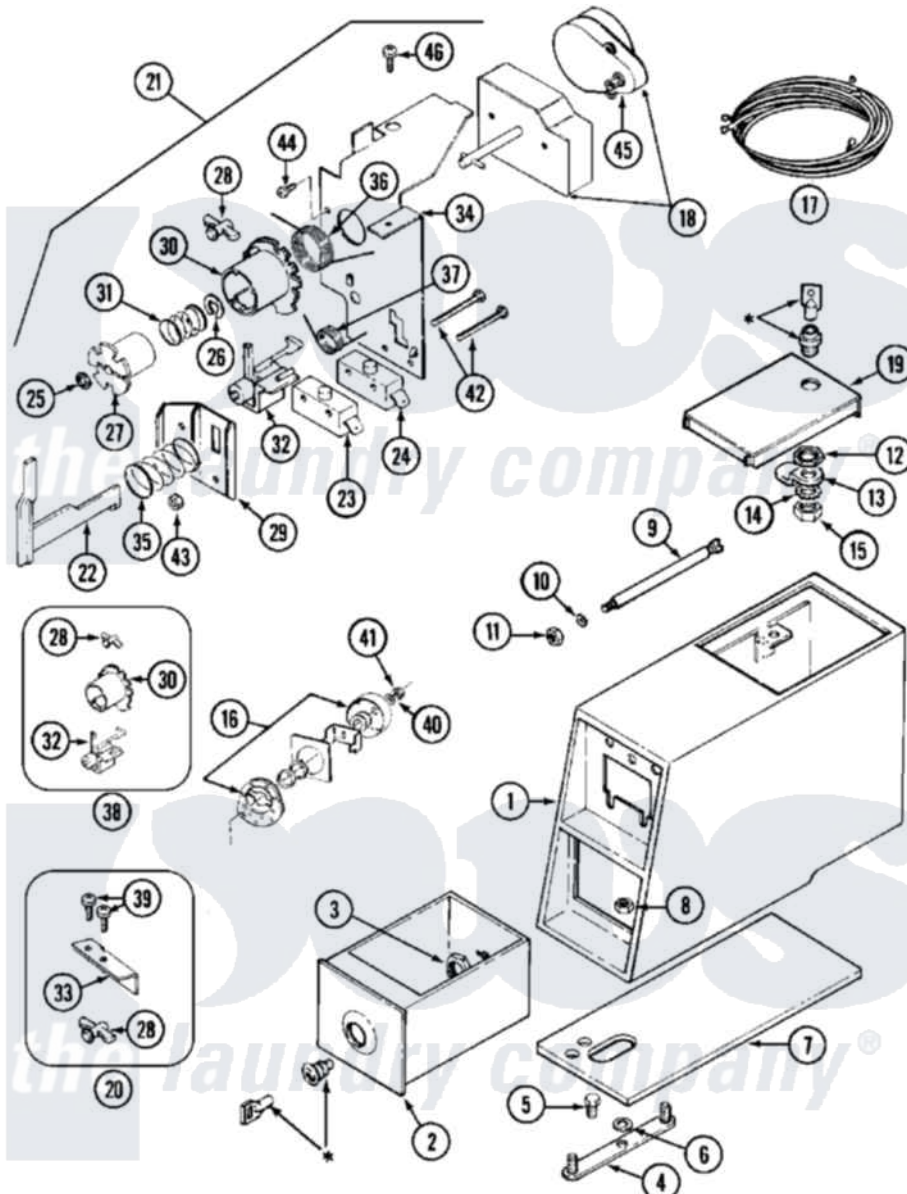

# Maytag MDG10CSAAL 02 - CONTROL CENTER

\* CONTACT YOUR COMMERCIAL LAUNDRY DISTRIBUTOR

Maytag [Residential Maytag MDG10CSAAL Dryer Parts](#) Parts Diagram 02 - CONTROL CENTER  
 Click on the part number to view part

Item	Original Part Number	Replaced By	Status	Part Description
001	206952	<a href="#">22001405</a>		Case, Coin Slide
"	206952L	<a href="#">22001405</a>		Case, Coin Slide
002	207913	<a href="#">208883</a>		Coin Box K
"	NLA		Not Available	(ALM)
003	212328	<a href="#">W10139762</a>		Hex Nut, 3/4-27
004	NLA		Not Available	STRAP, MOUNTING
005	211294	<a href="#">90767</a>		Screw, 8A X 3/8 HeX Washer Head Tapping
006	<a href="#">910309</a>			Washer, Mounting Strap
007	<a href="#">214660</a>			Gasket, Control Center
008	Y052740	<a href="#">62739</a>		Nut, Lock
009	<a href="#">215559</a>			Bolt, Coin Slide Locking
010	<a href="#">910387</a>			Lockwasher, Vault Assembly
011	<a href="#">Y052721</a>			Nut, Terminal Block Plate
012	212328	<a href="#">W10139762</a>		Hex Nut, 3/4-27
013	213750	<a href="#">W10133266</a>		Cam-Lock
014	22001354	<a href="#">W10177242</a>		Hex-Nut 9/32 - 28