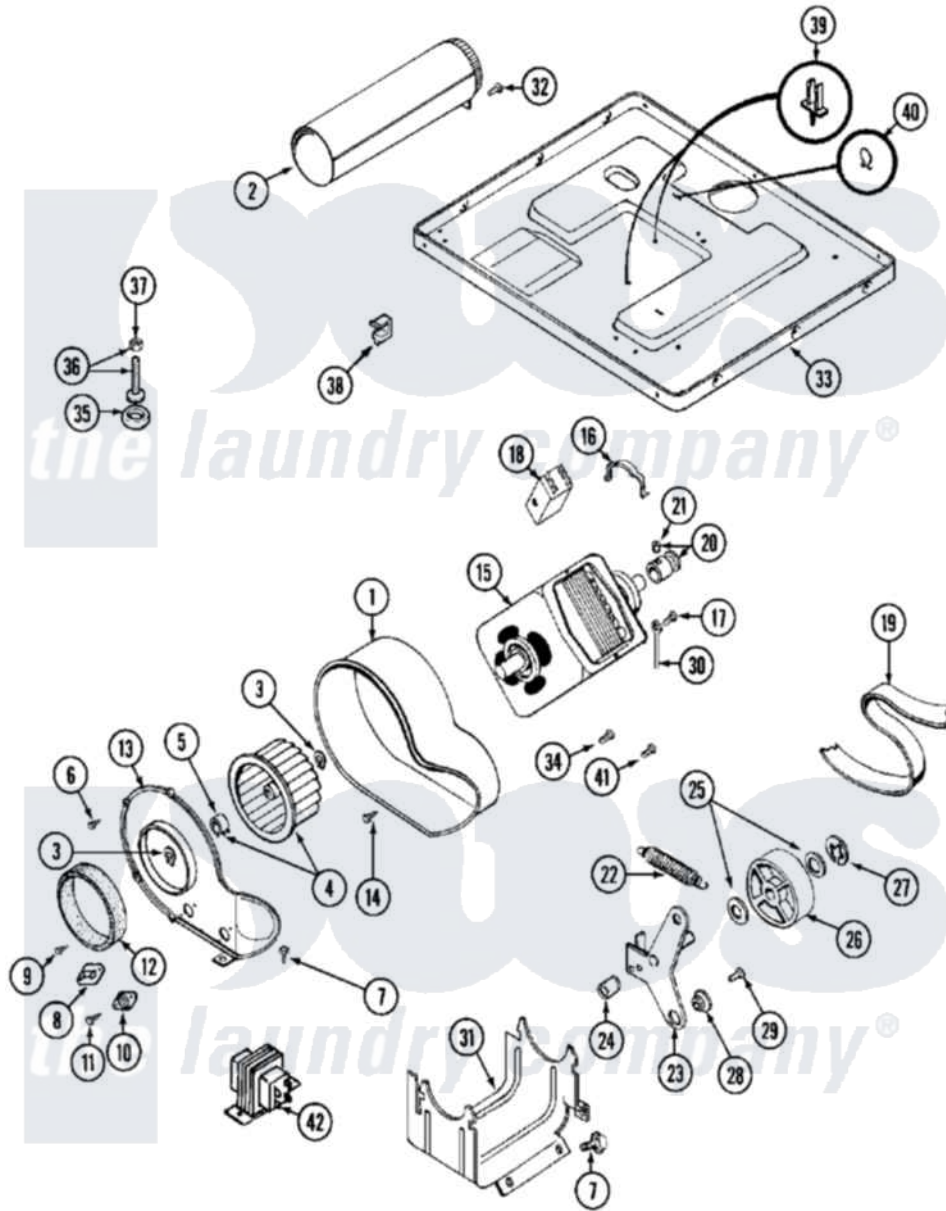

Maytag MDG10CSAAL 08 - MOTOR DRIVE

Maytag [Residential Maytag MDG10CSAAL Dryer Parts](#) Parts Diagram 08 - MOTOR DRIVE
 Click on the part number to view part

Item	Original Part Number	Replaced By	Status	Part Description
001	Y312893			Housing, Blower
002	Y303442			EXHAUST DUCT ASSEMBLY
003	410233	9703438		Ring-Retrn
004	Y303836			Blower Wheel Assembly And Clamp
005	312967			Clamp, Blower Housing
006	Y312961	W10116751		Screw
007	Y313561			Screw----NA
008	303392			Thermostat, Cycling
"	306966			Thermostat, Multi-Temp Part Not Used Mdg26ct-MN Only
009	211294	90767		Screw, 8A X 3/8 HeX Washer Head Tapping
010	306604			Cut-Off, Thermal Part Not Used
011	NLA		Not Available	SCREW, THERMAL CUT-OFF
012	Y312901			Seal, Housing Cover
013	314778		Not Available	COVER, BLOWER HOUSING