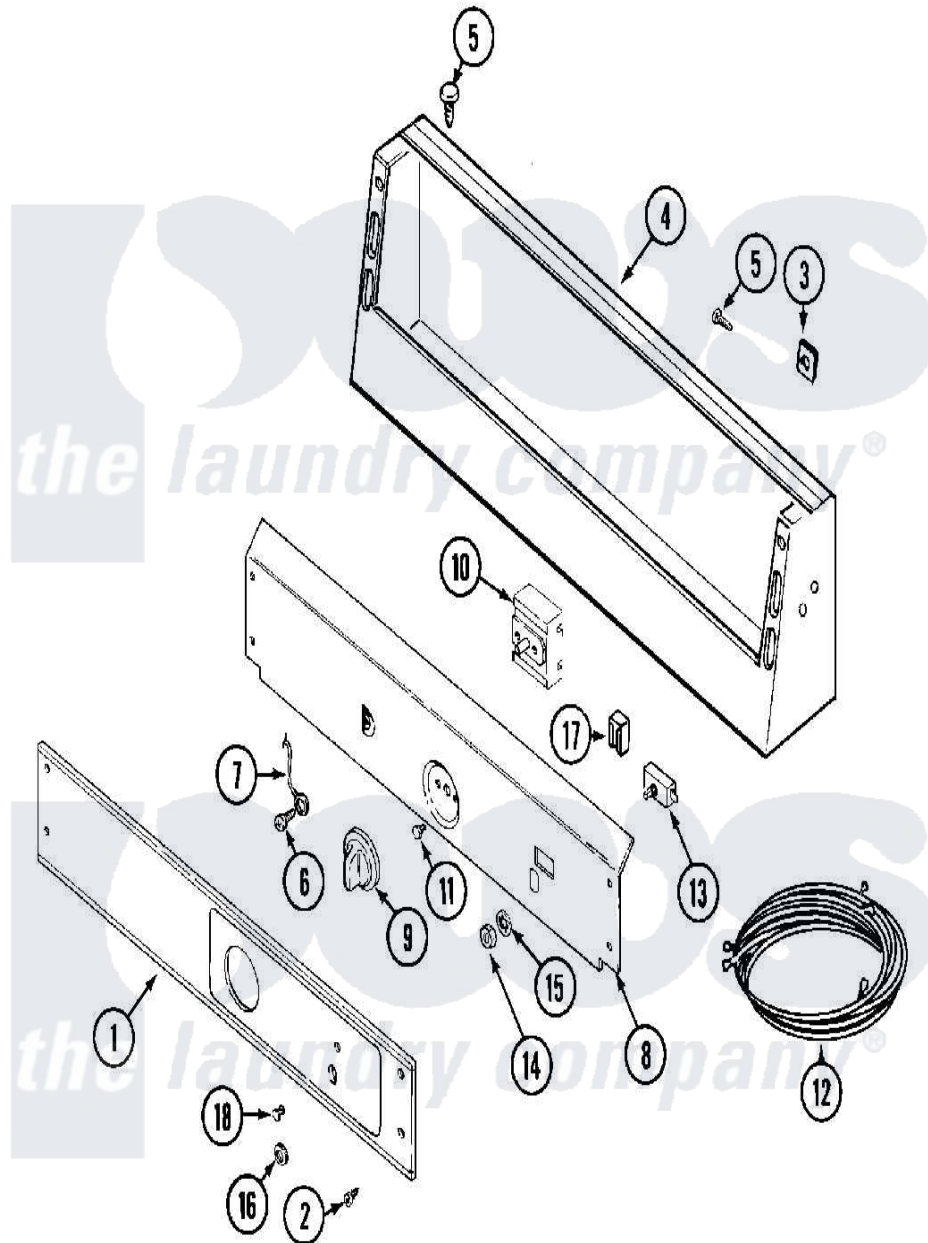

# Maytag MDG10CSAAW 01 - CONTROL PANEL

Maytag [Residential Maytag MDG10CSAAW Dryer Parts](#) Parts Diagram 01 - CONTROL PANEL  
 Click on the part number to view part

Item	Original Part Number	Replaced By	Status	Part Description
001	<a href="#">33001022</a>			Panel, Control
002	<a href="#">215506</a>			Screw, Control Panel Overlay
003	<a href="#">215003</a>			Fastener, Panel And Bracket
004	NLA		Not Available	CONSOLE (WHT)
005	212276	<a href="#">W10116760</a>		Screw
006	<a href="#">211252</a>			Screw, Ground Wire
"	<a href="#">Y313559</a>			Screw
007	<a href="#">205810</a>			Wire, Ground
008	314912		Not Available	BRACKET, CONTROL PANEL (WHT)
"	NLA		Not Available	(ALM)
009	<a href="#">306938</a>			Knob, Selector Switch
010	307237	<a href="#">W10327105</a>		Switch, Cycle Selection
011	Y313588	<a href="#">488234</a>		Screw 8-32 X 1/4
012	<a href="#">33001530</a>			Wire Harness, Main
"	NLA		Not Available	WIRE HARNESS, MAIN---NA
013	306940	<a href="#">W10149462</a>		Switch, Push-To-Start

014	Y312706	<a href="#">422617</a>	Nut
015	<a href="#">312751</a>		Lockwasher, Start Switch
016	<a href="#">Y312702</a>		Knurled Nut, Start Switch
017	204075	Not Available	PILOT LAMP (DG MODELS ONLY)
018	<a href="#">215564</a>		Lens, Indicator Light