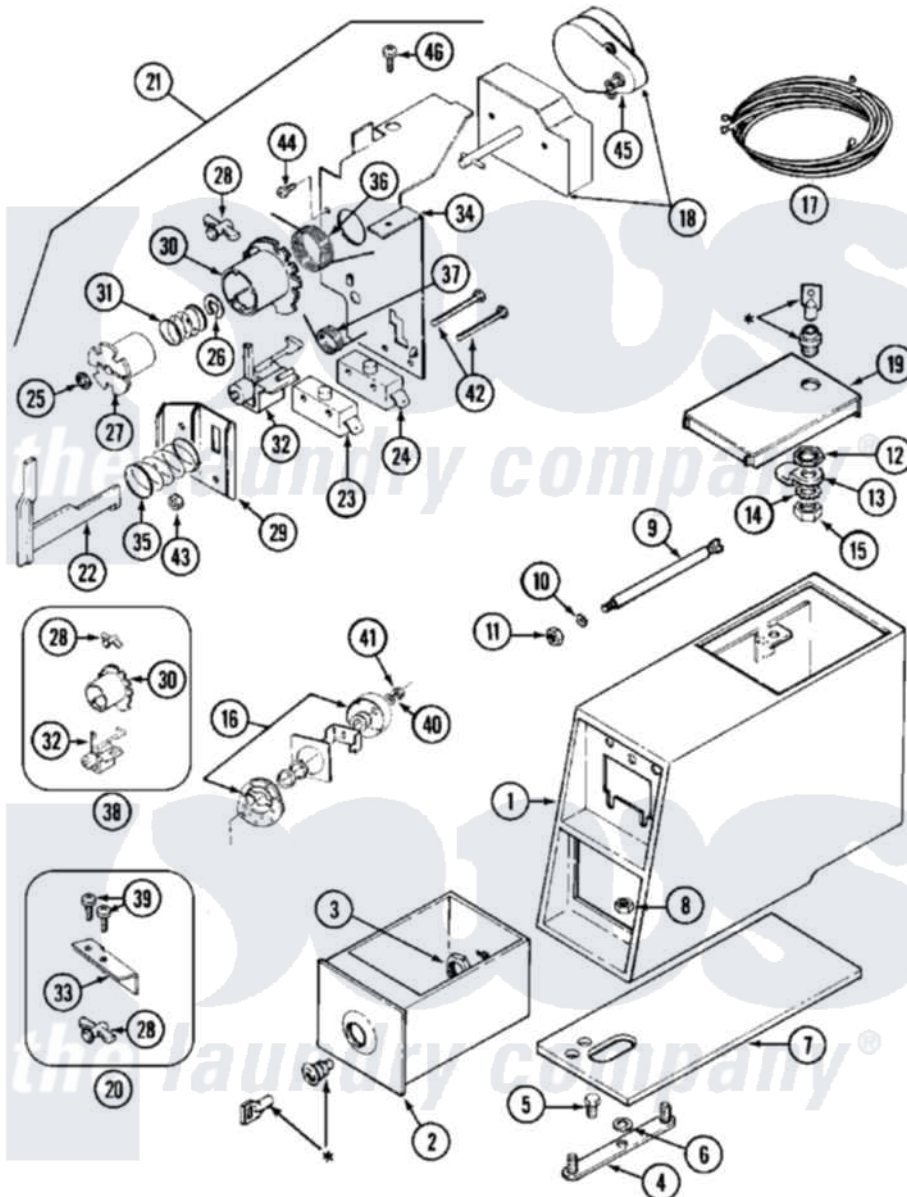

# Maytag MDG10CSAAW 02 - CONTROL CENTER

\* CONTACT YOUR COMMERCIAL LAUNDRY DISTRIBUTOR

Maytag [Residential Maytag MDG10CSAAW Dryer Parts](#) Parts Diagram 02 - CONTROL CENTER

[Click on the part number to view part](#)

Item	Original Part Number	Replaced By	Status	Part Description
001	206952	<a href="#">22001405</a>		Case, Coin Slide
"	206952L	<a href="#">22001405</a>		Case, Coin Slide
002	207913	<a href="#">208883</a>		Coin Box K
"	NLA		Not Available	(ALM)
003	212328	<a href="#">W10139762</a>		Hex Nut, 3/4-27
004	NLA		Not Available	STRAP, MOUNTING
005	211294	<a href="#">90767</a>		Screw, 8A X 3/8 HeX Washer Head Tapping
006	<a href="#">910309</a>			Washer, Mounting Strap
007	<a href="#">214660</a>			Gasket, Control Center
008	Y052740	<a href="#">62739</a>		Nut, Lock
009	<a href="#">215559</a>			Bolt, Coin Slide Locking
010	<a href="#">910387</a>			Lockwasher, Vault Assembly
011	<a href="#">Y052721</a>			Nut, Terminal Block Plate
012	212328	<a href="#">W10139762</a>		Hex Nut, 3/4-27
013	213750	<a href="#">W10133266</a>		Cam-Lock
014	22001354	<a href="#">W10177242</a>		Hex-Nut 9/32 - 28