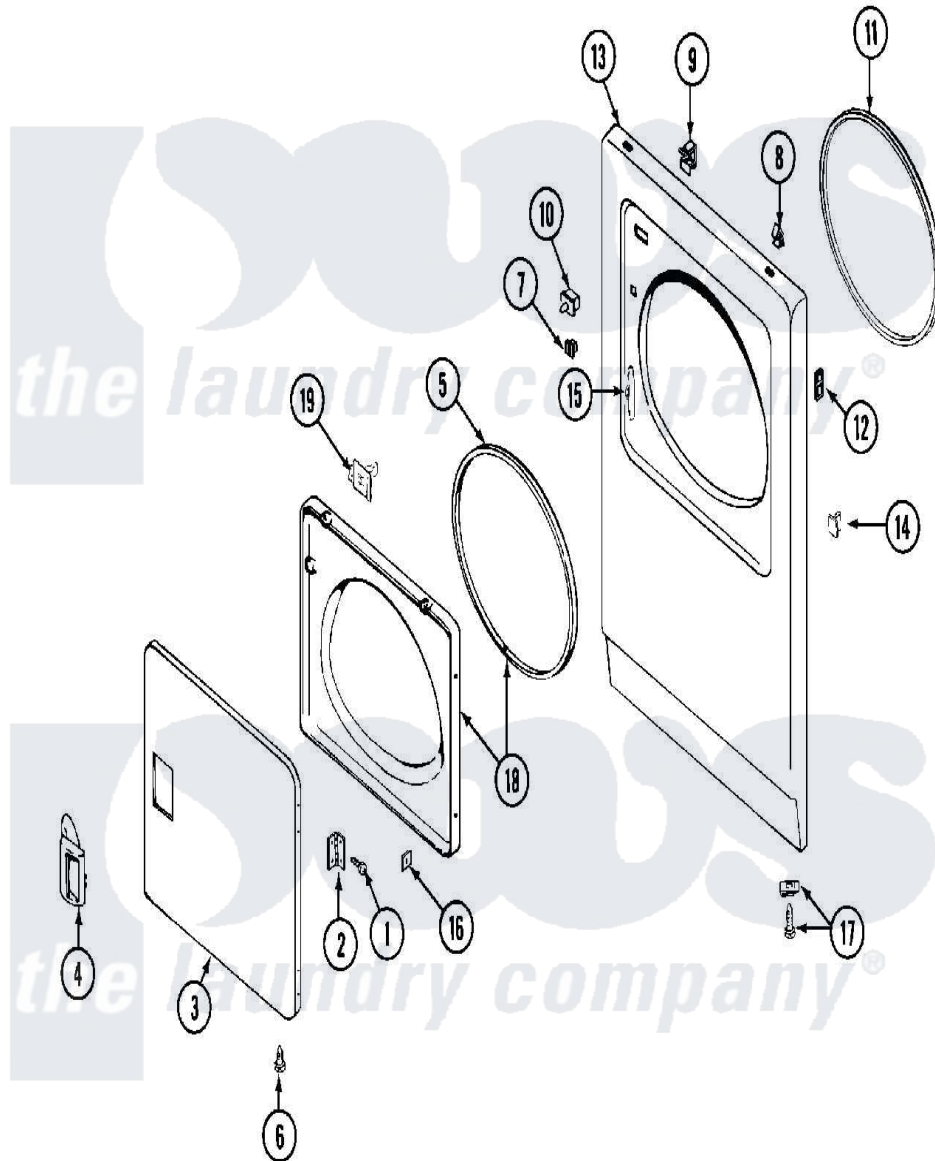

# Maytag MDG10CSAAW 04 - DOOR

Maytag [Residential Maytag MDG10CSAAW Dryer Parts](#) Parts Diagram 04 - DOOR  
 Click on the part number to view part

Item	Original Part Number	Replaced By	Status	Part Description
001	<a href="#">Y314062</a>			Screw, Door Hinge And Panel
002	<a href="#">33001230</a>			Hinge, Door
003	<a href="#">33001240</a>			Door
"	33001257	<a href="#">33001240</a>		Door
004	<a href="#">33001241</a>			Handle, Door
"	33001254	<a href="#">37001047</a>		Handle, Door
005	<a href="#">33001131</a>			Seal, Door
006	33001132	<a href="#">33002342</a>		Plug, Sifht Hole
"	33001168		Not Available	PLUG, SIGHT HOLE (ALM)
007	Y304578	<a href="#">LA-1003</a>		Door Catch Kit
008	212982	<a href="#">22001650</a>		Fastener, Spring
009	<a href="#">Y310376</a>			Clip, Door Switch Harness
010	33001509	<a href="#">W10169313</a>		Switch-Dor
"	Y305753	<a href="#">W10169313</a>		Switch-Dor
011	<a href="#">314937</a>			Seal, Front Panel
012	NLA		Not Available	SPEEDNUT, HINGE SCREW

"	NLA		Not Available	SCREW, PLASTIC
013	NLA		Not Available	PANEL, FRONT (WHT)
014	NLA		Not Available	PLUG, DOOR CATCH
015	<a href="#">33001175</a>			Cover, Hinge Hole
"	<a href="#">33001176</a>			Cover, Hinge Hole
016	<a href="#">Y313910</a>			Clip, Door Liner To Outer Panel
017	<a href="#">204439</a>			Screw And Fstner Assembly
018	33001243		Not Available	PANEL, INNER DOOR (W/SEAL)
019	314936	<a href="#">33001305</a>		Strike, Door
"	314944	<a href="#">33001305</a>		Strike, Door