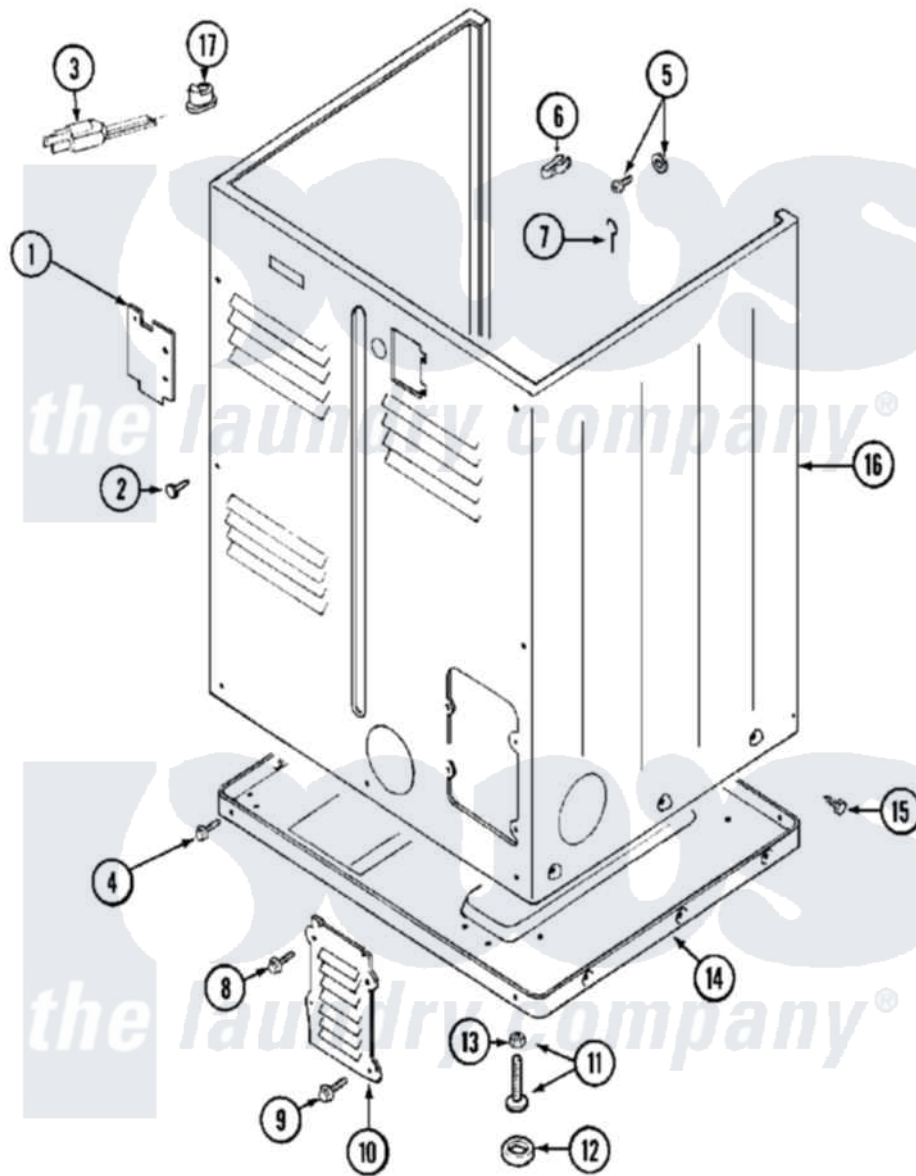

# Maytag MDG10CSAAW 05 - CABINET (REAR)

Maytag [Residential Maytag MDG10CSAAW Dryer Parts](#) Parts Diagram 05 - CABINET (REAR)  
 Click on the part number to view part

Item	Original Part Number	Replaced By	Status	Part Description
001	Y312905		Not Available	COVER, TERMINAL
002	<a href="#">Y313561</a>			Screw---NA
003	210186	<a href="#">3370225</a>		Screw
"	211294	<a href="#">90767</a>		Screw, 8A X 3/8 HeX Washer Head Tapping
"	33001284		Not Available	CORD, POWER
004	<a href="#">Y313561</a>			Screw---NA
"	Y310632	<a href="#">1163839</a>		Screw
005	NLA		Not Available	SCREW & WASHER ASSY.
006	<a href="#">301548</a>			Clamp, Ground Wire
007	<a href="#">204807</a>			Ground Wire, Supp. Plite To Top Cover
008	<a href="#">Y313559</a>			Screw
009	211294	<a href="#">90767</a>		Screw, 8A X 3/8 HeX Washer Head Tapping
010	Y312951		Not Available	ACCESS COVER, BACK
011	<a href="#">Y305086</a>			Adjustable Leg And Nut

012	<a href="#">Y314137</a>		Foot, Rubber
013	Y052740	<a href="#">62739</a>	Nut, Lock
014	Y303361	Not Available	BASE ASSY. (UPPER & LOWER)
015	<a href="#">213007</a>		Xfor Cabinet See Cabinet, Back
016	NLA	Not Available	CABINET (WHT)
017	<a href="#">211881</a>		Grommet, Cord Part Not Used-Gas Models Only