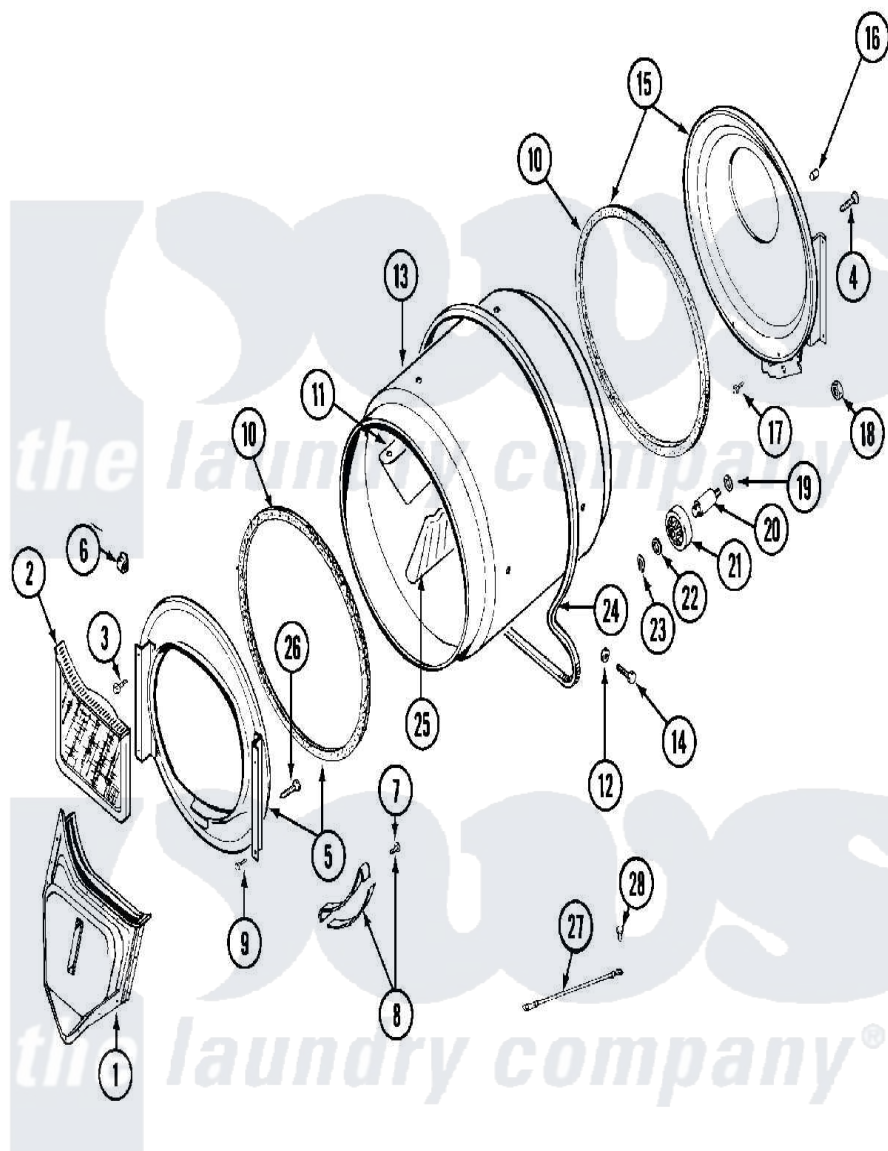

Maytag MDG10CSAAW 06 - TUMBLER

Maytag [Residential Maytag MDG10CSAAW Dryer Parts](#) Parts Diagram 06 - TUMBLER
 Click on the part number to view part

Item	Original Part Number	Replaced By	Status	Part Description
001	33001016			Outlet Duct Assembly
002	33001170	33002970		Lint Filte
003	NLA		Not Available	SCREW, TUMBLER SUPPORT
004	Y313561			Screw---NA
005	33001179			Front, Tumbler
006	Y310376			Clip, Door Switch Harness
007	210720			Rivet, Bearing To Tumbler Frnt
008	306508			Tumbler Bearing Kit ---W
009	Y310632	1163839		Screw
010	314820			Seal, Tumbler
011	33001012			Baffle
012	314158			Washer, Baffle To Tumbler
013	33001108		Not Available	DRYER TUMBLER, W/O BAFFLES
014	Y310759			Screw, Tumbler Baffles
015	33001178			Back, Tumbler

016	NLA	Not Available	COVER, THREAD
017	Y310632	1163839	Screw
018	312538	33001443	Nut, Hex
019	Y313347	312535	Washer, Vault Mounting Brk.
020	Y312948	6-3129480	Shaft- Tumbler
021	Y303373	12001541	Drum Roller/Washer Assembly--W
022	312535		Washer, Vault Mounting Brk.
023	410233	9703438	Ring-Retrn
024	Y312959		Poly "V" Belt For Tumbler
025	33001004		Baffle, Tall
026	Y314110	33002917	Screw, No.10-16
027	901220		Ground Wire
028	910343	488234	Screw 8-32 X 1/4