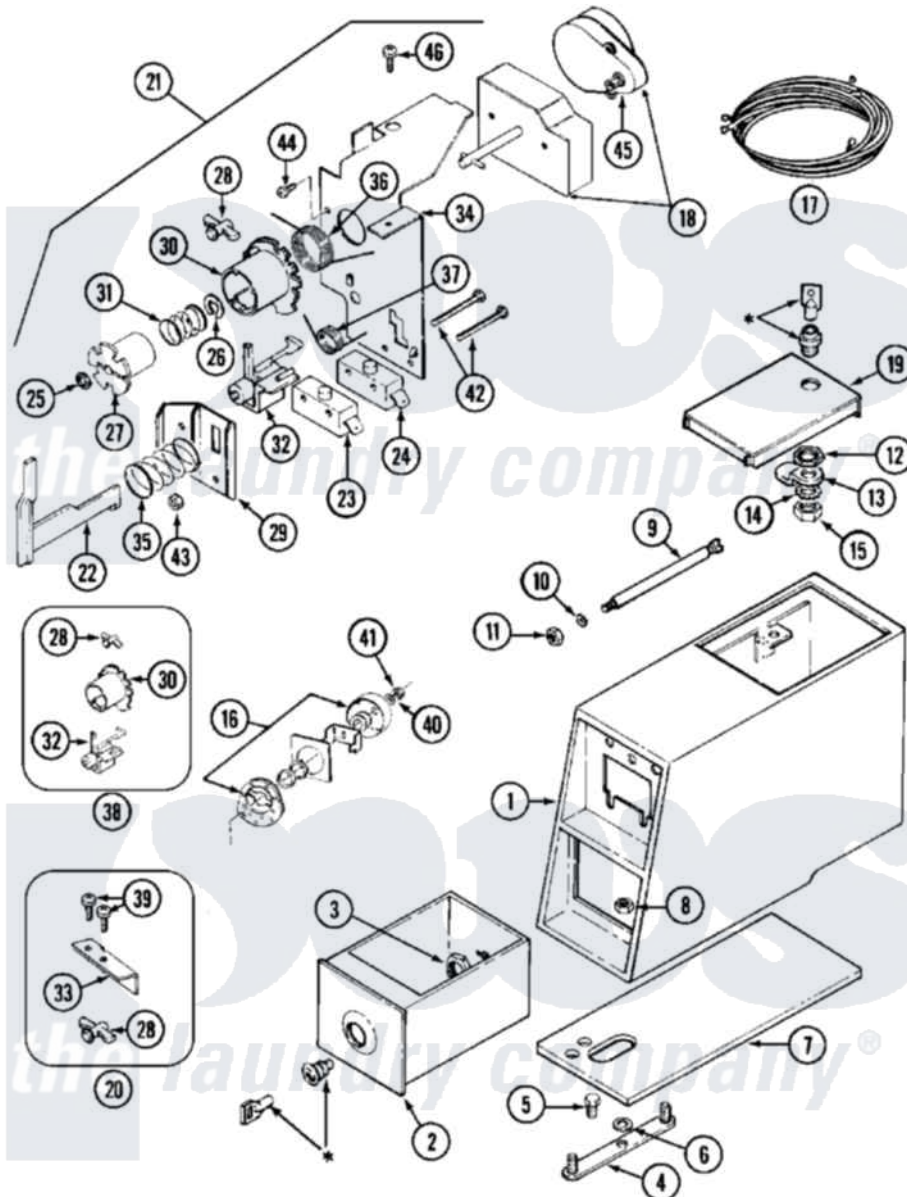

Maytag MDG10CSABL 02 - CONTROL CENTER

* CONTACT YOUR COMMERCIAL LAUNDRY DISTRIBUTOR

Maytag [Residential Maytag MDG10CSABL Dryer Parts](#) Parts Diagram 02 - CONTROL CENTER
 Click on the part number to view part

Item	Original Part Number	Replaced By	Status	Part Description
001	206952	22001405		Case, Coin Slide
"	206952L	22001405		Case, Coin Slide
002	207913	208883		Coin Box K
"	NLA		Not Available	(ALM)
003	212328	W10139762		Hex Nut, 3/4-27
004	NLA		Not Available	STRAP, MOUNTING
005	211294	90767		Screw, 8A X 3/8 HeX Washer Head Tapping
006	910309			Washer, Mounting Strap
007	214660			Gasket, Control Center
008	Y052740	62739		Nut, Lock
009	215559			Bolt, Coin Slide Locking
010	910387			Lockwasher, Vault Assembly
011	Y052721			Nut, Terminal Block Plate
012	212328	W10139762		Hex Nut, 3/4-27
013	213750	W10133266		Cam-Lock
014	22001354	W10177242		Hex-Nut 9/32 - 28