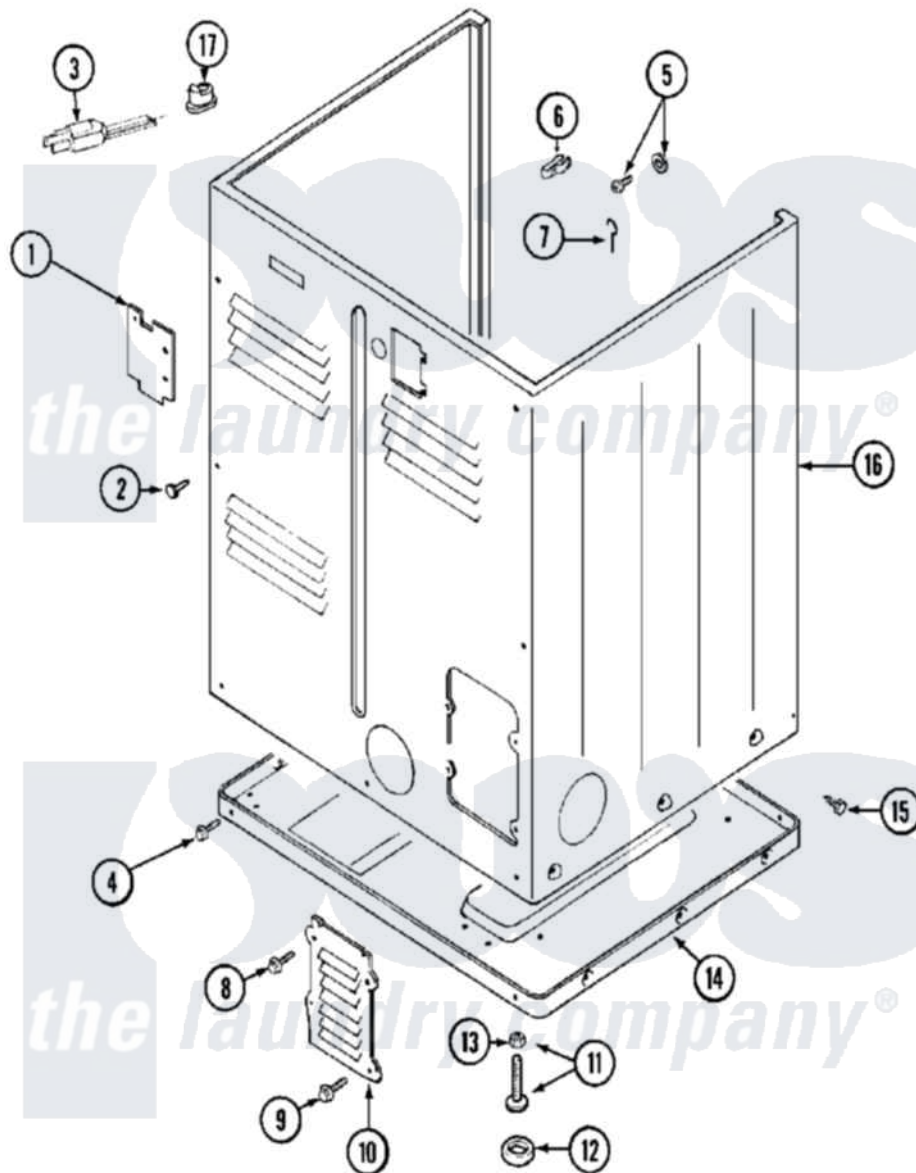

Maytag MDG10CSABL 05 - CABINET (REAR)

Maytag Residential Maytag MDG10CSABL Dryer Parts Parts Diagram 05 - CABINET (REAR)
 Click on the part number to view part

Item	Original Part Number	Replaced By	Status	Part Description
001	Y312905		Not Available	COVER, TERMINAL
002	Y313561			Screw---NA
003	210186	3370225		Screw
"	211294	90767		Screw, 8A X 3/8 HeX Washer Head Tapping
"	33001284		Not Available	CORD, POWER
004	Y313561			Screw---NA
"	Y310632	1163839		Screw
005	NLA		Not Available	SCREW & WASHER ASSY.
006	301548			Clamp, Ground Wire
007	204807			Ground Wire, Supp. Plite To Top Cover
008	Y313559			Screw
009	211294	90767		Screw, 8A X 3/8 HeX Washer Head Tapping
010	Y312951		Not Available	ACCESS COVER, BACK
011	Y305086			Adjustable Leg And Nut

012	Y314137		Foot, Rubber
013	Y052740	62739	Nut, Lock
014	Y303361		Not Available
			BASE ASSY. (UPPER & LOWER)
015	213007		Xfor Cabinet See Cabinet, Back
016	NLA		Not Available
			CABINET (WHT)
017	211881		Grommet, Cord Part Not Used- Gas Models Only