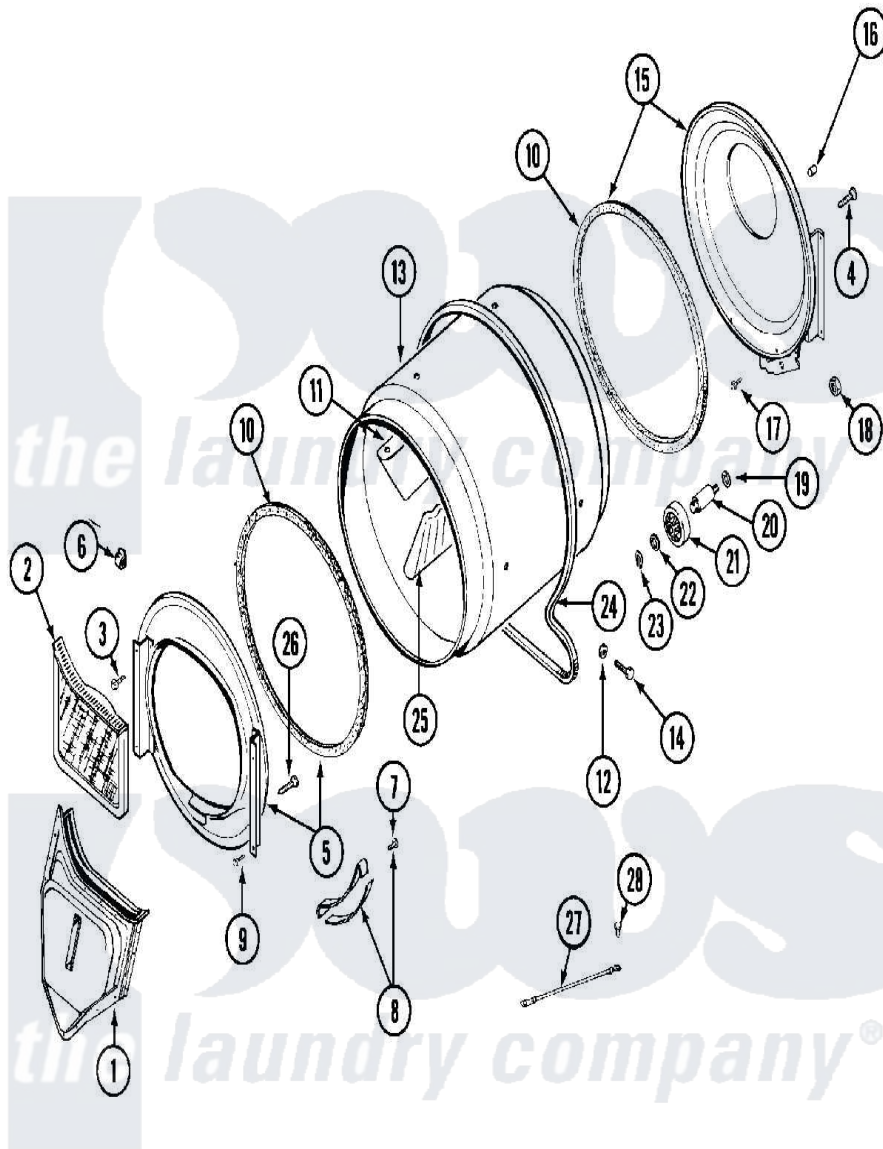

Maytag MDG10CSABL 06 - TUMBLER

Maytag [Residential Maytag MDG10CSABL Dryer Parts](#) Parts Diagram 06 - TUMBLER
 Click on the part number to view part

Item	Original Part Number	Replaced By	Status	Part Description
001	33001016			Outlet Duct Assembly
002	33001170	33002970		Lint Filte
003	NLA		Not Available	SCREW, TUMBLER SUPPORT
004	Y313561			Screw---NA
005	33001179			Front, Tumbler
006	Y310376			Clip, Door Switch Harness
007	210720			Rivet, Bearing To Tumbler Frnt
008	306508			Tumbler Bearing Kit ---W
009	Y310632	1163839		Screw
010	314820			Seal, Tumbler
011	33001012			Baffle
012	314158			Washer, Baffle To Tumbler
013	33001108		Not Available	DRYER TUMBLER, W/O BAFFLES
014	Y310759			Screw, Tumbler Baffles
015	33001178			Back, Tumbler

016	NLA	Not Available	COVER, THREAD
017	Y310632	1163839	Screw
018	312538	33001443	Nut, Hex
019	Y313347	312535	Washer, Vault Mounting Brk.
020	Y312948	6-3129480	Shaft- Tumbler
021	Y303373	12001541	Drum Roller/Washer Assembly--W
022	312535		Washer, Vault Mounting Brk.
023	410233	9703438	Ring-Retrn
024	Y312959		Poly "V" Belt For Tumbler
025	33001004		Baffle, Tall
026	Y314110	33002917	Screw, No.10-16
027	901220		Ground Wire
028	910343	488234	Screw 8-32 X 1/4