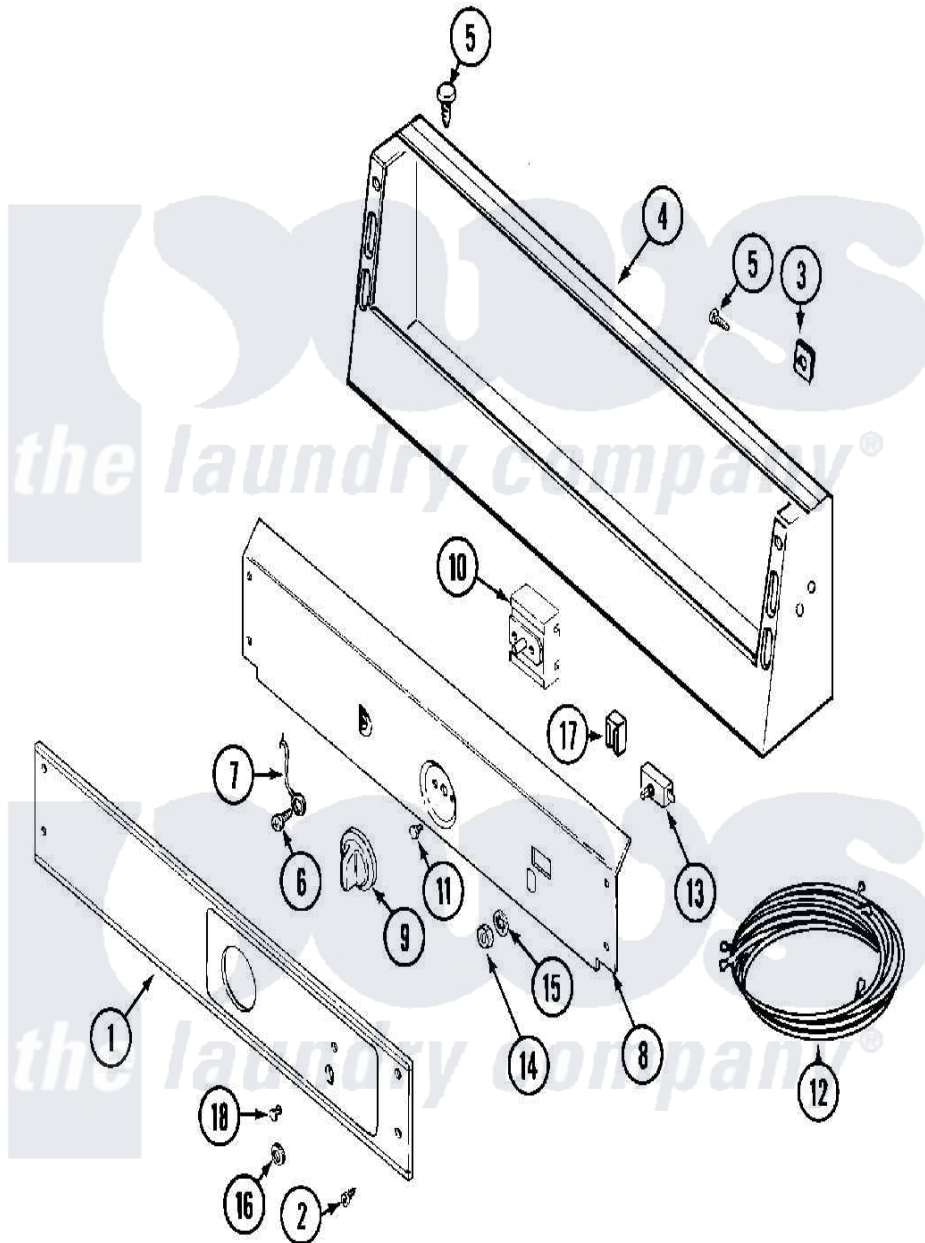

# Maytag MDG10CSABW 01 - CONTROL PANEL

Maytag [Residential Maytag MDG10CSABW Dryer Parts](#) Parts Diagram 01 - CONTROL PANEL  
 Click on the part number to view part

Item	Original Part Number	Replaced By	Status	Part Description
001	<a href="#">33001022</a>			Panel, Control
002	<a href="#">215506</a>			Screw, Control Panel Overlay
003	<a href="#">215003</a>			Fastener, Panel And Bracket
004	NLA		Not Available	CONSOLE (WHT)
005	212276	<a href="#">W10116760</a>		Screw
006	<a href="#">211252</a>			Screw, Ground Wire
"	<a href="#">Y313559</a>			Screw
007	<a href="#">205810</a>			Wire, Ground
008	314912		Not Available	BRACKET, CONTROL PANEL (WHT)
"	NLA		Not Available	(ALM)
009	<a href="#">306938</a>			Knob, Selector Switch
010	307237	<a href="#">W10327105</a>		Switch, Cycle Selection
011	Y313588	<a href="#">488234</a>		Screw 8-32 X 1/4
012	<a href="#">33001530</a>			Wire Harness, Main
"	NLA		Not Available	WIRE HARNESS, MAIN---NA
013	306940	<a href="#">W10149462</a>		Switch, Push-To-Start

014	Y312706	<a href="#">422617</a>	Nut
015	<a href="#">312751</a>		Lockwasher, Start Switch
016	<a href="#">Y312702</a>		Knurled Nut, Start Switch
017	204075	Not Available	PILOT LAMP (DG MODELS ONLY)
018	<a href="#">215564</a>		Lens, Indicator Light