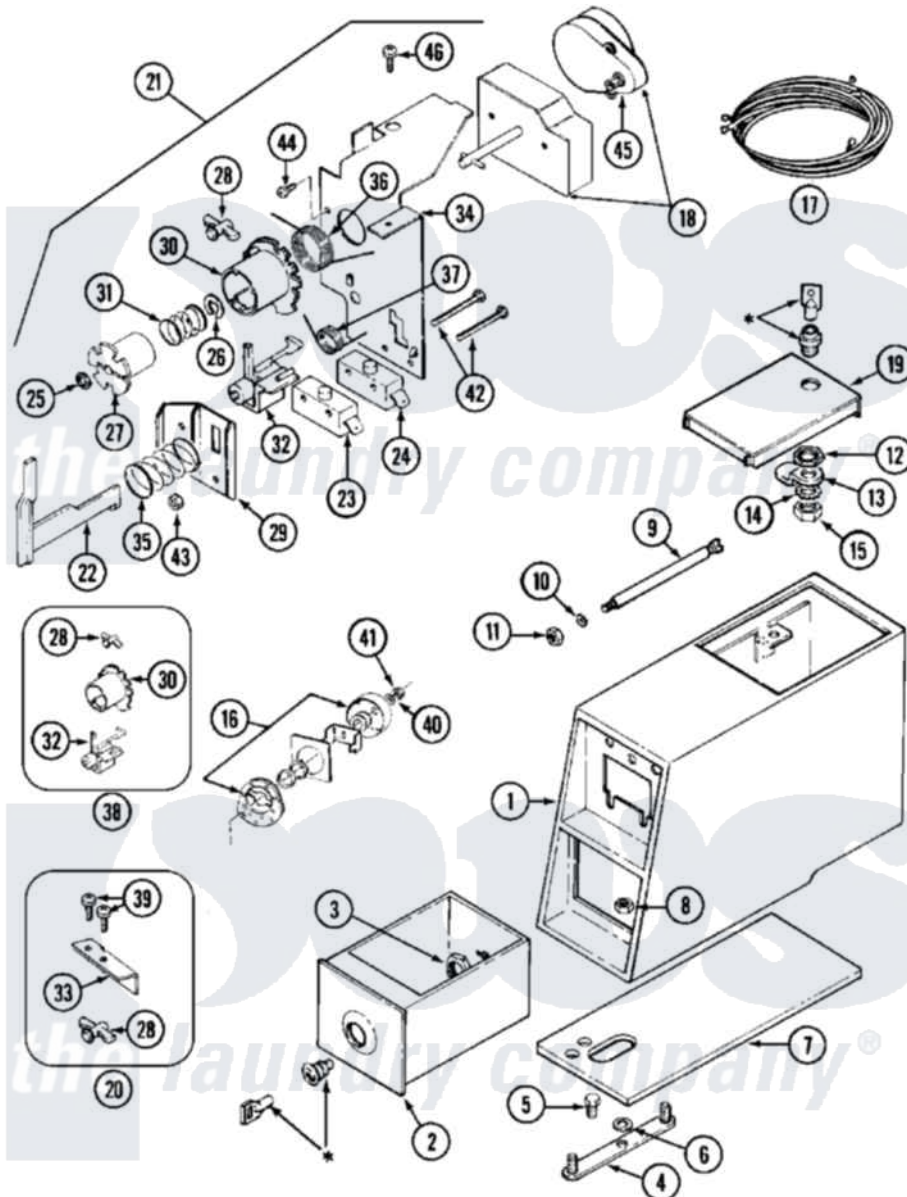

Maytag MDG10CSABW 02 - CONTROL CENTER

* CONTACT YOUR COMMERCIAL LAUNDRY DISTRIBUTOR

Maytag [Residential Maytag MDG10CSABW Dryer Parts](#) Parts Diagram 02 - CONTROL CENTER
 Click on the part number to view part

Item	Original Part Number	Replaced By	Status	Part Description
001	206952	22001405		Case, Coin Slide
"	206952L	22001405		Case, Coin Slide
002	207913	208883		Coin Box K
"	NLA		Not Available	(ALM)
003	212328	W10139762		Hex Nut, 3/4-27
004	NLA		Not Available	STRAP, MOUNTING
005	211294	90767		Screw, 8A X 3/8 HeX Washer Head Tapping
006	910309			Washer, Mounting Strap
007	214660			Gasket, Control Center
008	Y052740	62739		Nut, Lock
009	215559			Bolt, Coin Slide Locking
010	910387			Lockwasher, Vault Assembly
011	Y052721			Nut, Terminal Block Plate
012	212328	W10139762		Hex Nut, 3/4-27
013	213750	W10133266		Cam-Lock
014	22001354	W10177242		Hex-Nut 9/32 - 28