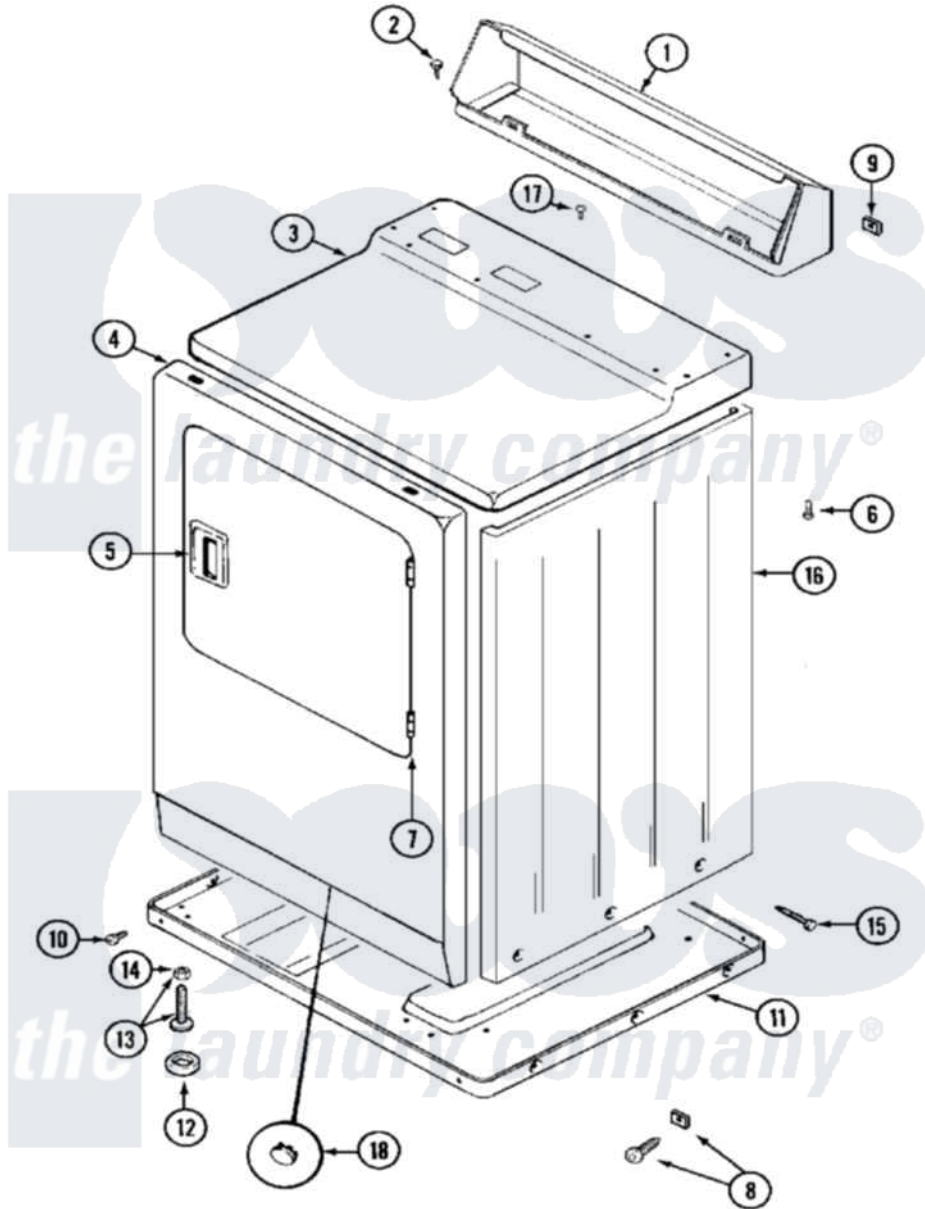

# Maytag MDG10CSABW 03 - CABINET (FRONT)

Maytag Residential Maytag MDG10CSABW Dryer Parts Parts Diagram 03 - CABINET (FRONT)  
 Click on the part number to view part

Item	Original Part Number	Replaced By	Status	Part Description
001	NLA		Not Available	CONSOLE (WHT)
002	212276	<a href="#">W10116760</a>		Screw
003	33001163		Not Available	COVER, TOP (WHT)
"	33001164		Not Available	COVER, TOP (ALM)
004	NLA		Not Available	PANEL, FRONT (WHT)
005	<a href="#">33001241</a>			Handle, Door
"	33001254	<a href="#">37001047</a>		Handle, Door
006	<a href="#">214354</a>			Screw, Top Cover To Cabnt.
007	<a href="#">33001230</a>			Hinge, Door
008	<a href="#">204439</a>			Screw And Fstner Assembly
009	<a href="#">215075</a>			Fastener, Control Panel To Console
010	<a href="#">Y313561</a>			Screw---NA
"	Y310632	<a href="#">1163839</a>		Screw
011	Y303361		Not Available	BASE ASSY. (UPPER & LOWER)
012	<a href="#">Y314137</a>			Foot, Rubber

013	<a href="#">Y305086</a>		Adjustable Leg And Nut	
014	Y052740	<a href="#">62739</a>	Nut, Lock	
015	<a href="#">213007</a>		Xfor Cabinet See Cabinet, Back	
016	NLA		Not Available	CABINET (WHT)
017	210186	<a href="#">3370225</a>		Screw
018	33001132	<a href="#">33002342</a>		Plug, Sifht Hole
"	33001168		Not Available	PLUG, SIGHT HOLE (ALM)