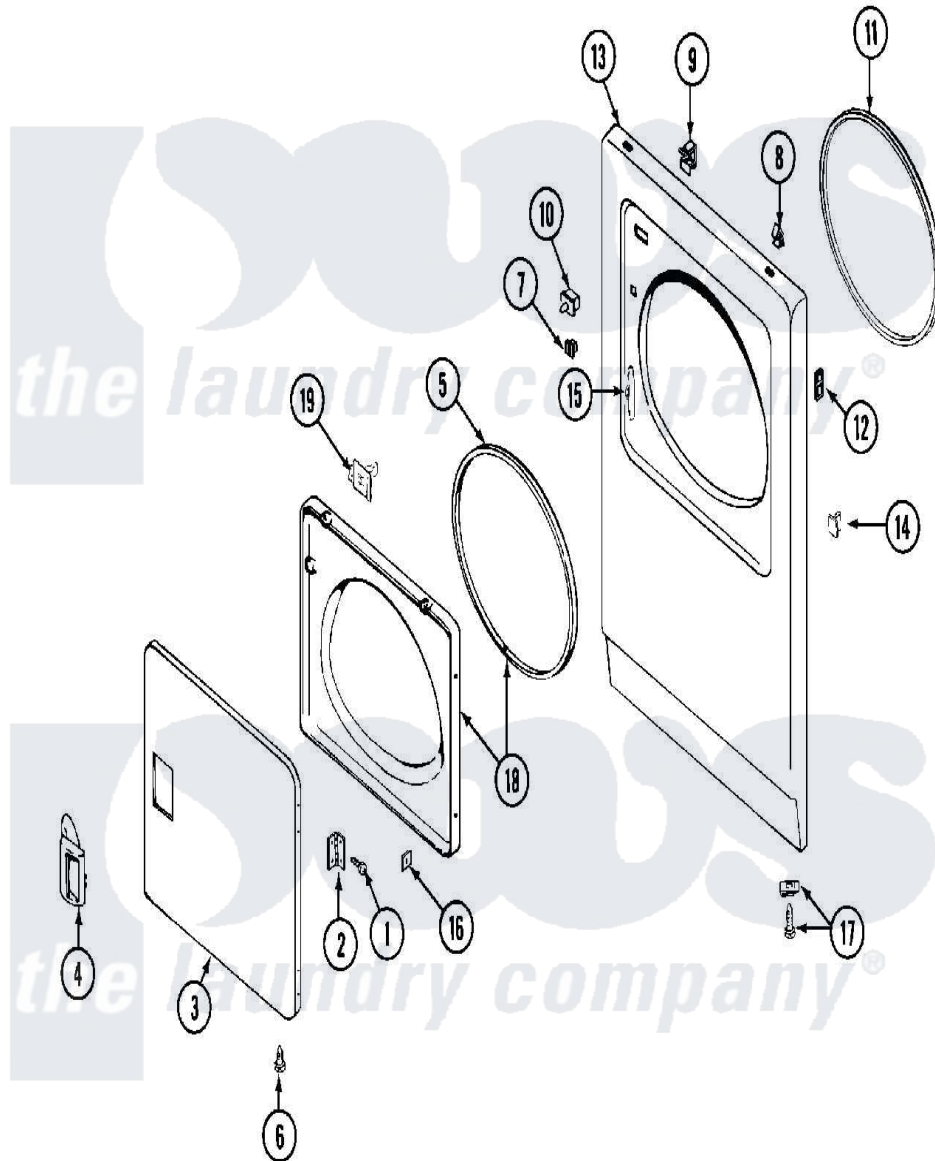

Maytag MDG10CSABW 04 - DOOR

Maytag [Residential Maytag MDG10CSABW Dryer Parts](#) Parts Diagram 04 - DOOR
 Click on the part number to view part

Item	Original Part Number	Replaced By	Status	Part Description
001	Y314062			Screw, Door Hinge And Panel
002	33001230			Hinge, Door
003	33001240			Door
"	33001257	33001240		Door
004	33001241			Handle, Door
"	33001254	37001047		Handle, Door
005	33001131			Seal, Door
006	33001132	33002342		Plug, Sifht Hole
"	33001168		Not Available	PLUG, SIGHT HOLE (ALM)
007	Y304578	LA-1003		Door Catch Kit
008	212982	22001650		Fastener, Spring
009	Y310376			Clip, Door Switch Harness
010	33001509	W10169313		Switch-Dor
"	Y305753	W10169313		Switch-Dor
011	314937			Seal, Front Panel
012	NLA		Not Available	SPEEDNUT, HINGE SCREW

"	NLA		Not Available	SCREW, PLASTIC
013	NLA		Not Available	PANEL, FRONT (WHT)
014	NLA		Not Available	PLUG, DOOR CATCH
015	33001175			Cover, Hinge Hole
"	33001176			Cover, Hinge Hole
016	Y313910			Clip, Door Liner To Outer Panel
017	204439			Screw And Fstner Assembly
018	33001243		Not Available	PANEL, INNER DOOR (W/SEAL)
019	314936	33001305		Strike, Door
"	314944	33001305		Strike, Door