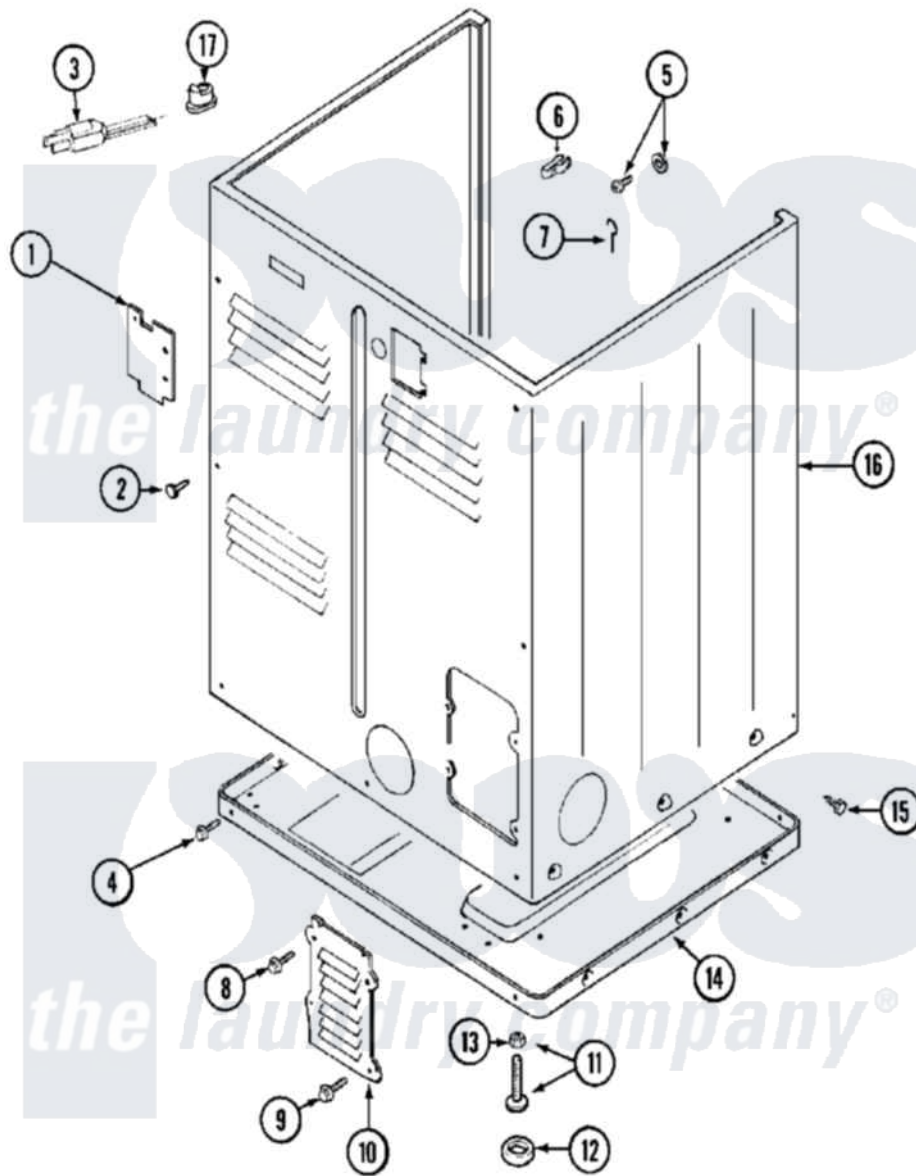

# Maytag MDG10CSABW 05 - CABINET (REAR)

Maytag [Residential Maytag MDG10CSABW Dryer Parts](#) Parts Diagram 05 - CABINET (REAR)  
 Click on the part number to view part

Item	Original Part Number	Replaced By	Status	Part Description
001	Y312905		Not Available	COVER, TERMINAL
002	<a href="#">Y313561</a>			Screw---NA
003	210186	<a href="#">3370225</a>		Screw
"	211294	<a href="#">90767</a>		Screw, 8A X 3/8 HeX Washer Head Tapping
"	33001284		Not Available	CORD, POWER
004	<a href="#">Y313561</a>			Screw---NA
"	Y310632	<a href="#">1163839</a>		Screw
005	NLA		Not Available	SCREW & WASHER ASSY.
006	<a href="#">301548</a>			Clamp, Ground Wire
007	<a href="#">204807</a>			Ground Wire, Supp. Plite To Top Cover
008	<a href="#">Y313559</a>			Screw
009	211294	<a href="#">90767</a>		Screw, 8A X 3/8 HeX Washer Head Tapping
010	Y312951		Not Available	ACCESS COVER, BACK
011	<a href="#">Y305086</a>			Adjustable Leg And Nut

012	<a href="#">Y314137</a>		Foot, Rubber
013	Y052740	<a href="#">62739</a>	Nut, Lock
014	Y303361		Not Available
			BASE ASSY. (UPPER & LOWER)
015	<a href="#">213007</a>		Xfor Cabinet See Cabinet, Back
016	NLA		Not Available
			CABINET (WHT)
017	<a href="#">211881</a>		Grommet, Cord Part Not Used-Gas Models Only