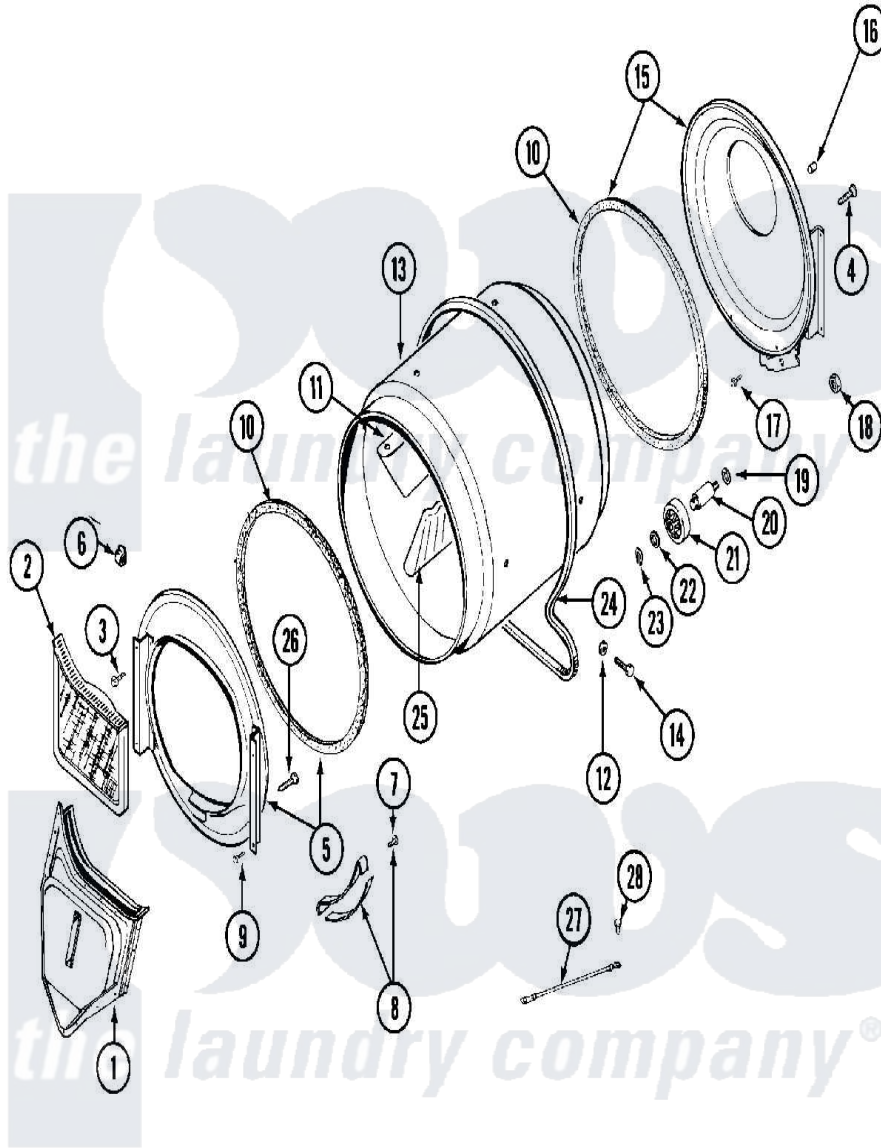

Maytag MDG10CSABW 06 - TUMBLER

Maytag [Residential Maytag MDG10CSABW Dryer Parts](#) Parts Diagram 06 - TUMBLER
 Click on the part number to view part

Item	Original Part Number	Replaced By	Status	Part Description
001	33001016			Outlet Duct Assembly
002	33001170	33002970		Lint Filte
003	NLA		Not Available	SCREW, TUMBLER SUPPORT
004	Y313561			Screw---NA
005	33001179			Front, Tumbler
006	Y310376			Clip, Door Switch Harness
007	210720			Rivet, Bearing To Tumbler Frnt
008	306508			Tumbler Bearing Kit ---W
009	Y310632	1163839		Screw
010	314820			Seal, Tumbler
011	33001012			Baffle
012	314158			Washer, Baffle To Tumbler
013	33001108		Not Available	DRYER TUMBLER, W/O BAFFLES
014	Y310759			Screw, Tumbler Baffles
015	33001178			Back, Tumbler

016	NLA	Not Available	COVER, THREAD
017	Y310632	1163839	Screw
018	312538	33001443	Nut, Hex
019	Y313347	312535	Washer, Vault Mounting Brk.
020	Y312948	6-3129480	Shaft- Tumbler
021	Y303373	12001541	Drum Roller/Washer Assembly--W
022	312535		Washer, Vault Mounting Brk.
023	410233	9703438	Ring-Retr
024	Y312959		Poly "V" Belt For Tumbler
025	33001004		Baffle, Tall
026	Y314110	33002917	Screw, No.10-16
027	901220		Ground Wire
028	910343	488234	Screw 8-32 X 1/4