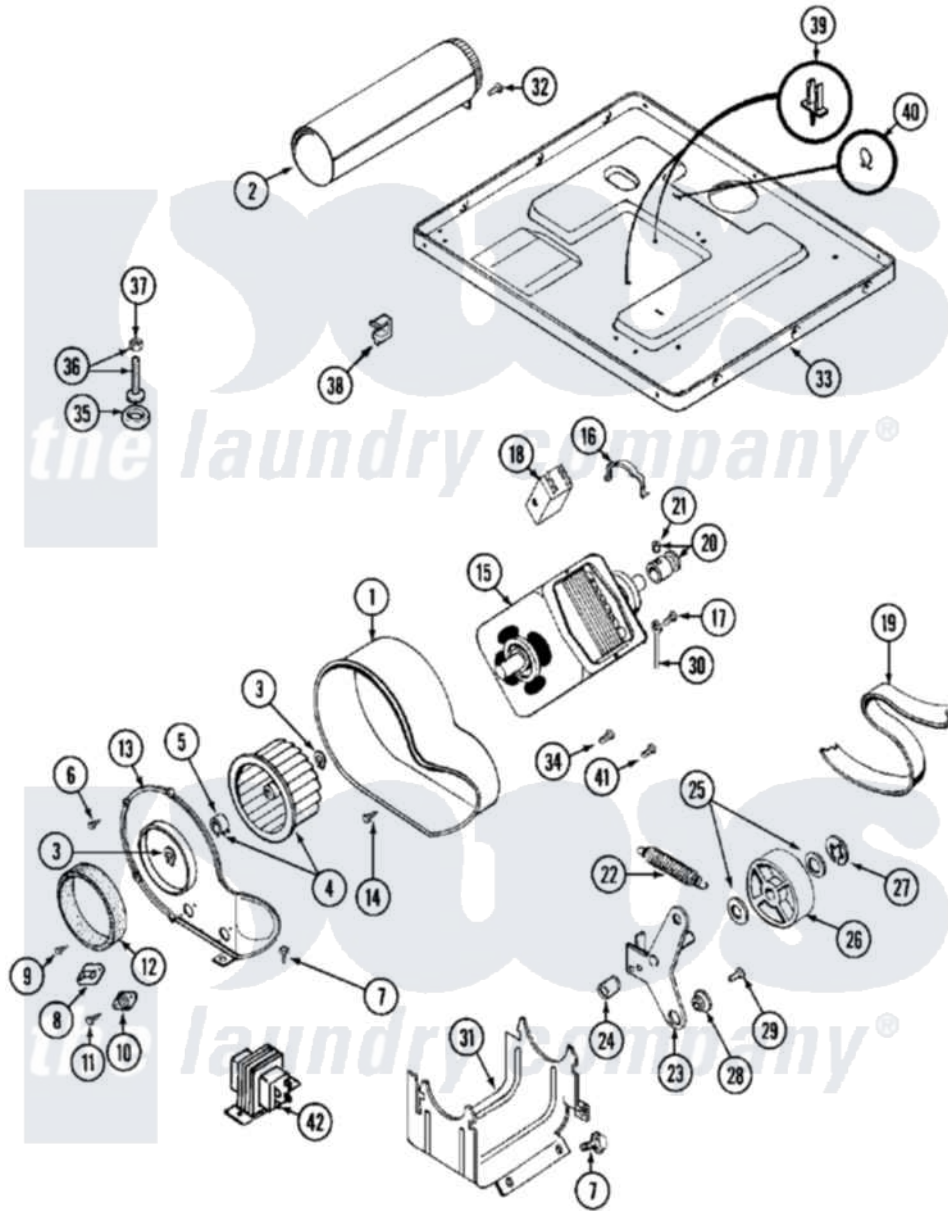

Maytag MDG10CSABW 08 - MOTOR DRIVE

Maytag Residential Maytag MDG10CSABW Dryer Parts Parts Diagram 08 - MOTOR DRIVE
 Click on the part number to view part

Item	Original Part Number	Replaced By	Status	Part Description
001	Y312893			Housing, Blower
002	Y303442			EXHAUST DUCT ASSEMBLY
003	410233	9703438		Ring-Retrnr
004	Y303836			Blower Wheel Assembly And Clamp
005	312967			Clamp, Blower Housing
006	Y312961	W10116751		Screw
007	Y313561			Screw----NA
008	303392			Thermostat, Cycling
"	306966			Thermostat, Multi-Temp Part Not Used Mdg26ct-MN Only
009	211294	90767		Screw, 8A X 3/8 HeX Washer Head Tapping
010	306604			Cut-Off, Thermal Part Not Used
011	NLA		Not Available	SCREW, THERMAL CUT-OFF
012	Y312901			Seal, Housing Cover
013	314778		Not Available	COVER, BLOWER HOUSING