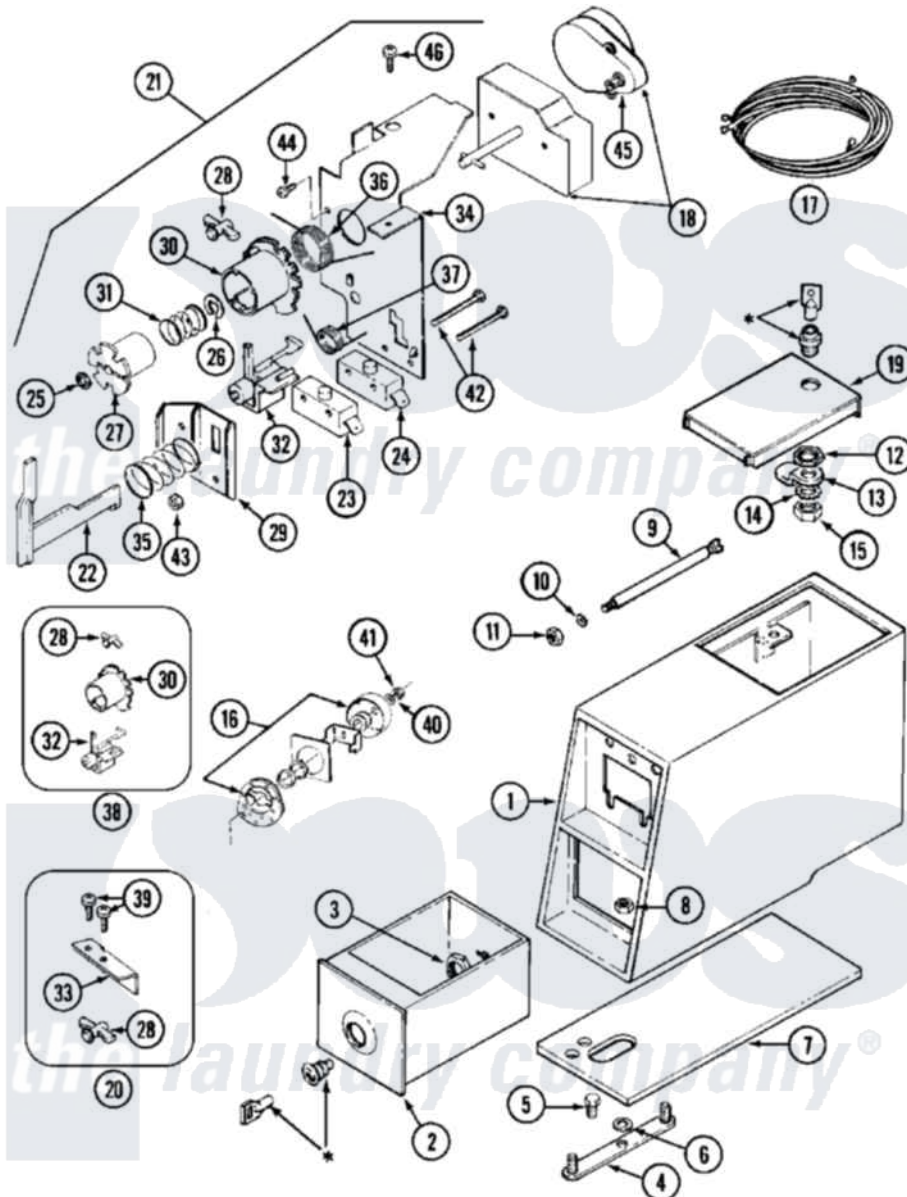

Maytag MDG10CSAGL 02 - CONTROL CENTER

* CONTACT YOUR COMMERCIAL LAUNDRY DISTRIBUTOR

Maytag [Residential Maytag MDG10CSAGL Dryer Parts](#) Parts Diagram 02 - CONTROL CENTER
 Click on the part number to view part

Item	Original Part Number	Replaced By	Status	Part Description
001	206952	22001405		Case, Coin Slide
"	206952L	22001405		Case, Coin Slide
002	207913	208883		Coin Box K
"	NLA		Not Available	(ALM)
003	212328	W10139762		Hex Nut, 3/4-27
004	NLA		Not Available	MTG. STRAP----NA
005	211294	90767		Screw, 8A X 3/8 HeX Washer Head Tapping
006	910309			Washer, Mounting Strap
007	214660			Gasket, Control Center
008	Y052740	62739		Nut, Lock
009	215559			Bolt, Coin Slide Locking
010	910387			Lockwasher, Vault Assembly
011	Y052721			Nut, Terminal Block Plate
012	212328	W10139762		Hex Nut, 3/4-27
013	213750	W10133266		Cam-Lock
014	22001354	W10177242		Hex-Nut 9/32 - 28