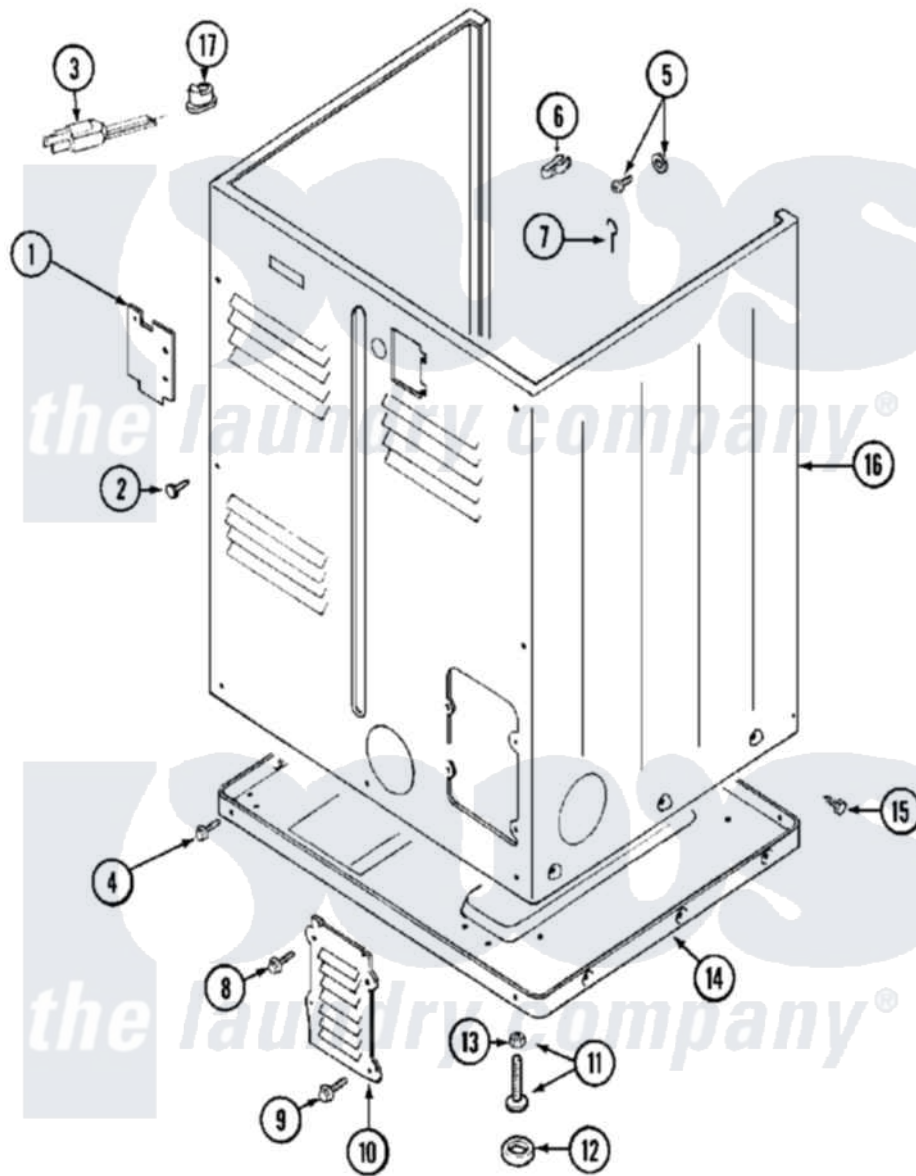

Maytag MDG10CSAGL 05 - CABINET (REAR)

Maytag Residential Maytag MDG10CSAGL Dryer Parts Parts Diagram 05 - CABINET (REAR)
 Click on the part number to view part

Item	Original Part Number	Replaced By	Status	Part Description
001	Y312905		Not Available	COVER, TERMINAL
002	Y313561			Screw---NA
003	210186	3370225		Screw
"	211294	90767		Screw, 8A X 3/8 HeX Washer Head Tapping
"	308966		Not Available	CORD, POWER (EXPORT)
"	33001285		Not Available	CORD, POWER
004	Y313561			Screw---NA
"	Y310632	1163839		Screw
005	NLA		Not Available	SCREW & WASHER ASSY.
006	301548			Clamp, Ground Wire
007	204807			Ground Wire, Supp. Plte To Top Cover
008	Y313559			Screw
009	211294	90767		Screw, 8A X 3/8 HeX Washer Head Tapping
010	Y312951		Not Available	ACCESS COVER, BACK

011	Y305086		Adjustable Leg And Nut
012	Y314137		Foot, Rubber
013	Y052740	62739	Nut, Lock
014	Y303361	Not Available	BASE ASSY. (UPPER & LOWER)
015	213007		Xfor Cabinet See Cabinet, Back
016	NLA	Not Available	CABINET (WHT)
017	NLA	Not Available	GROMMET, CORD