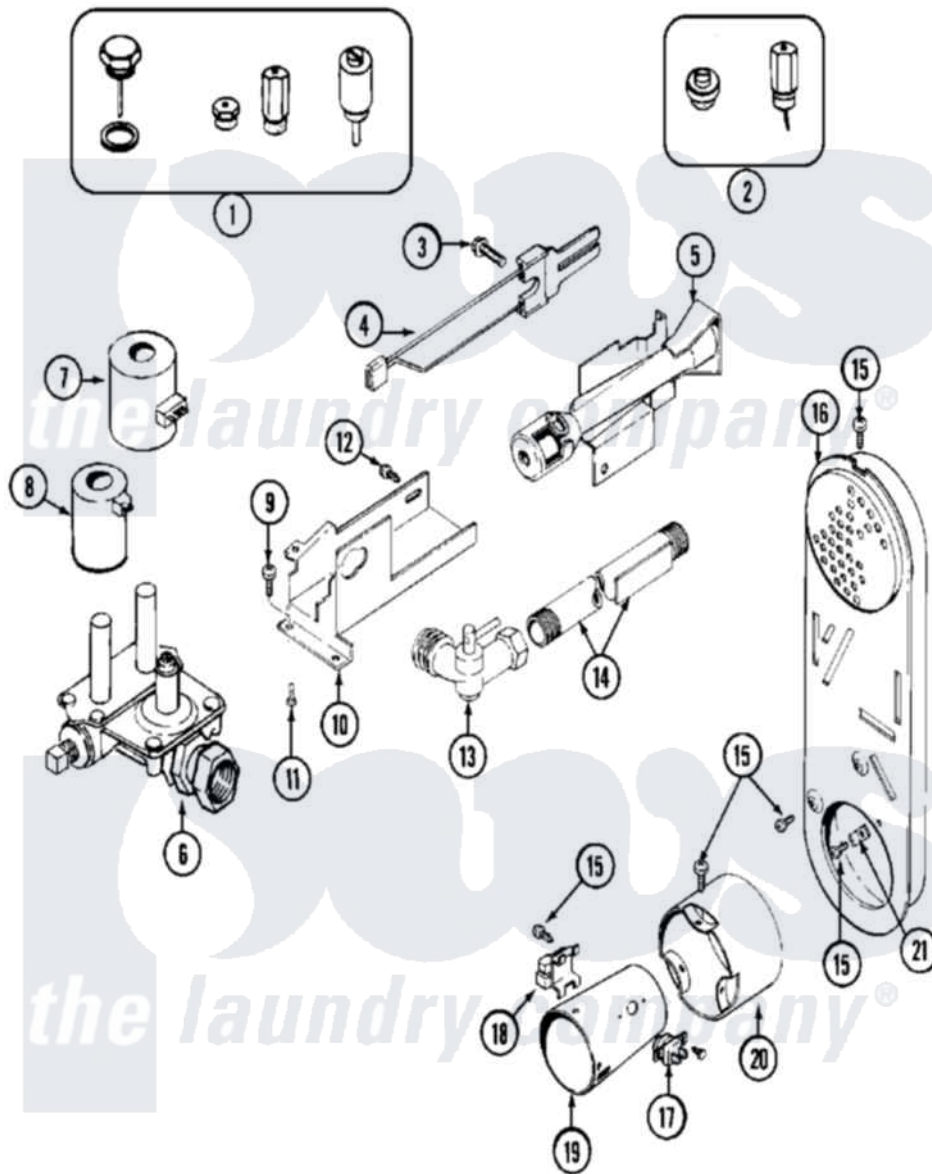

# Maytag MDG10CSAGL 07 - GAS VALVE

Maytag [Residential Maytag MDG10CSAGL Dryer Parts](#) Parts Diagram 07 - GAS VALVE  
 Click on the part number to view part

Item	Original Part Number	Replaced By	Status	Part Description
001	Y308378	<a href="#">W10402145</a>		LP Gas Con
002	Y308377		Not Available	CONVERSION KIT (LP TO NATURAL)
003	<a href="#">304971</a>			Screw Note: Screw, Igniter
004	304970	<a href="#">4391996</a>		Ignitor
005	33001247	<a href="#">33002793</a>		Burner Assembly
006	<a href="#">307927</a>			Valve, Gas
007	<a href="#">Y307931</a>			Coil, Holding And Booster
008	<a href="#">307930</a>			Coil, Secondary
009	<a href="#">Y313561</a>			Screw----NA
010	<a href="#">314566</a>			Gas Control Bracket
011	<a href="#">Y313559</a>			Screw
012	314082	<a href="#">90767</a>		Screw, 8A X 3/8 HeX Washer Head Tapping
"	314568	<a href="#">Y313559</a>		Screw
013	<a href="#">Y303349</a>			Angle Shut-Off, Gas Valve Pipe And Bracket Assembly

014	Y303383	<a href="#">33001735</a>	Series 18 Not Needed Use Vavle
015	211294	<a href="#">90767</a>	Screw, 8A X 3/8 HeX Washer Head Tapping
016	Y308504		Not Available INLET DUCT ASSEMBLY
017	<a href="#">303395</a>		Thermostat, Hi-Limit
018	Y303377	<a href="#">338906</a>	Radiant, Sensor
019	<a href="#">Y308548</a>		Combustion Cone Assembly
020	<a href="#">Y303841</a>		Cone, Extension
021	<a href="#">Y312890</a>		Retainer, Heater Chamber