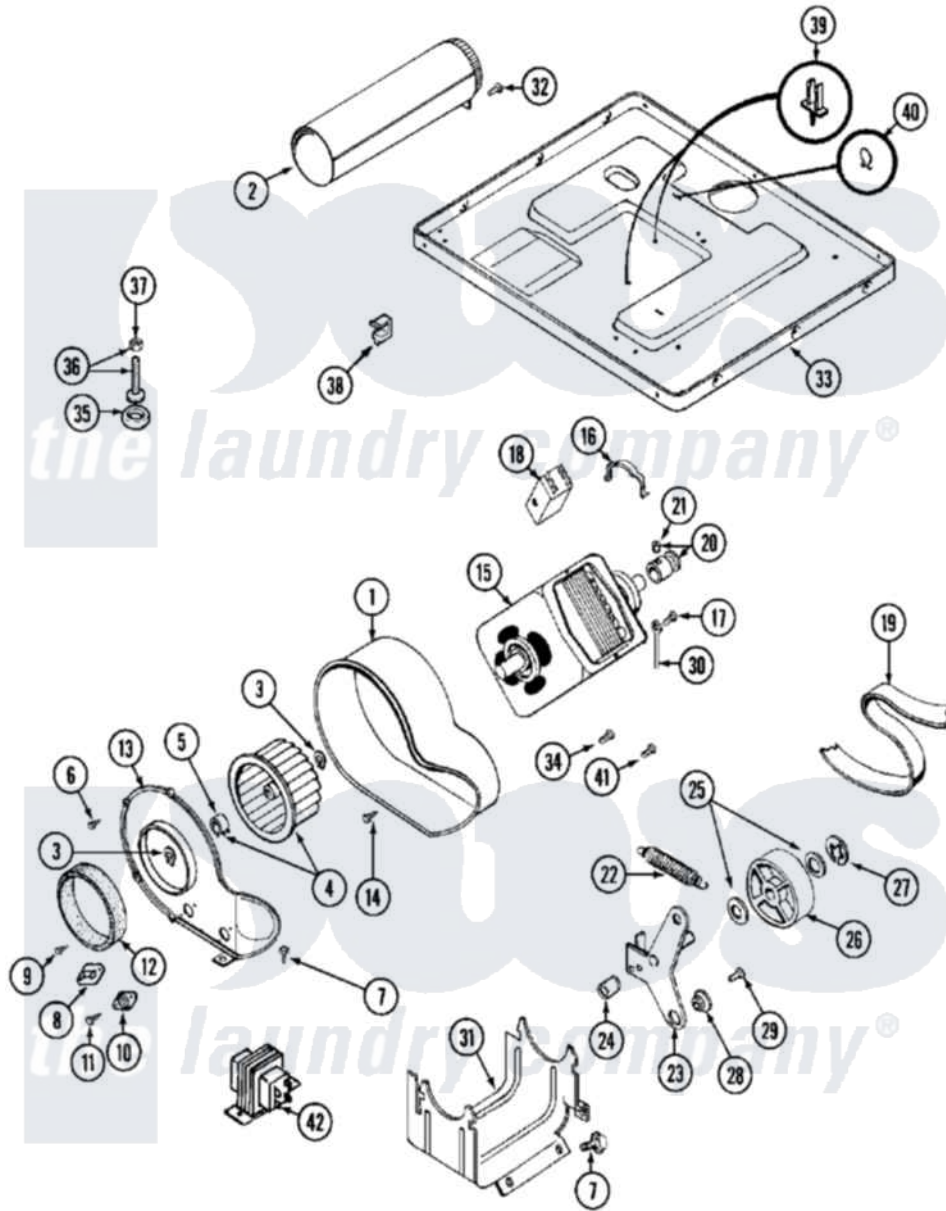

Maytag MDG10CSAGL 08 - MOTOR DRIVE

Maytag [Residential Maytag MDG10CSAGL Dryer Parts](#) Parts Diagram 08 - MOTOR DRIVE
 Click on the part number to view part

Item	Original Part Number	Replaced By	Status	Part Description
001	Y312893			Housing, Blower
002	Y303442			EXHAUST DUCT ASSEMBLY
003	410233	9703438		Ring-Retrn
004	Y303836			Blower Wheel Assembly And Clamp
005	312967			Clamp, Blower Housing
006	Y312961	W10116751		Screw
007	Y313561			Screw---NA
008	303392			Thermostat, Cycling
"	306966			Thermostat, Multi-Temp Part Not Used Mdg26ct-MN Only
009	211294	90767		Screw, 8A X 3/8 HeX Washer Head Tapping
010	306604			Cut-Off, Thermal Part Not Used
011	NLA		Not Available	SCREW, THERMAL CUT-OFF
012	Y312901			Seal, Housing Cover
013	314778		Not Available	COVER, BLOWER HOUSING