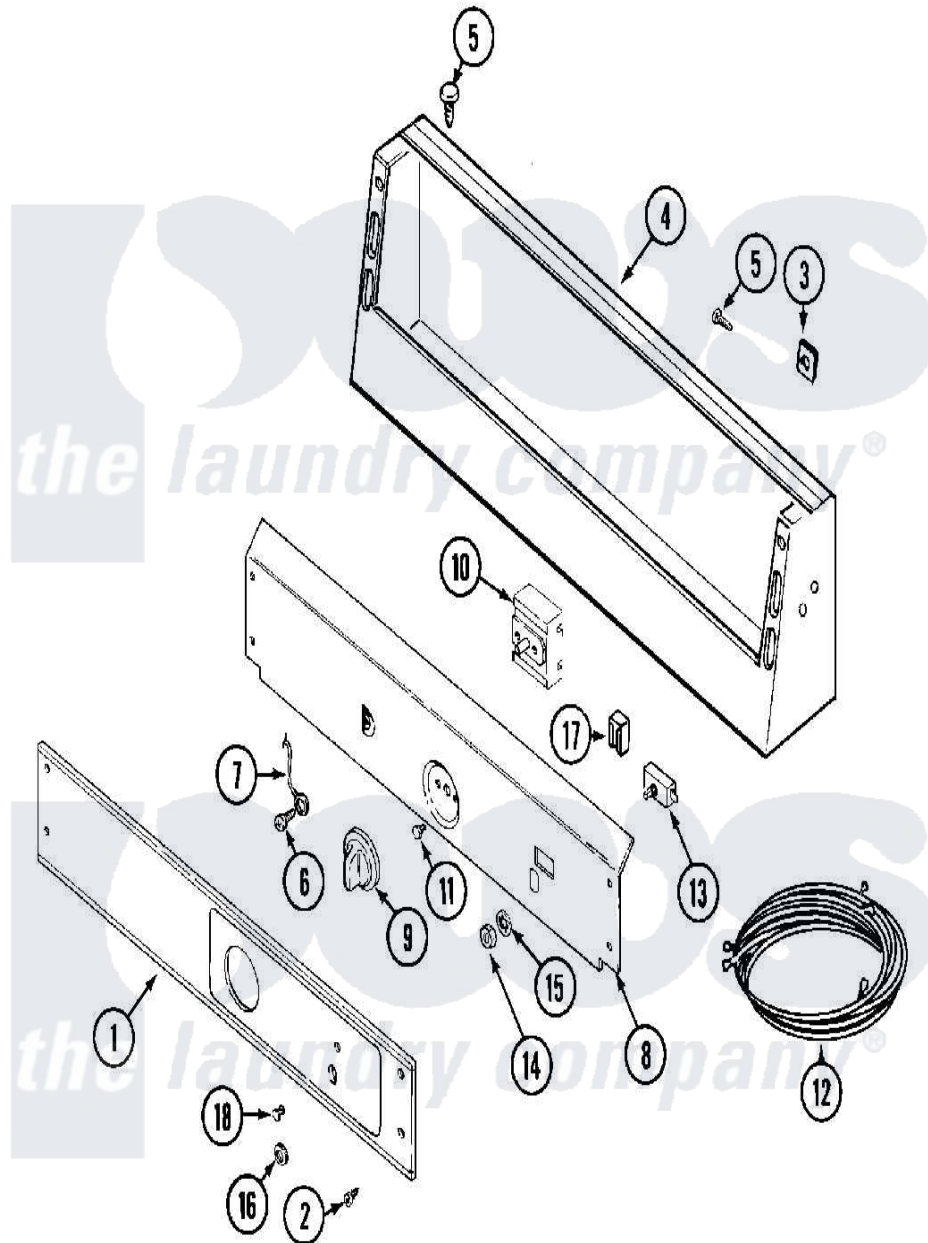

Maytag MDG10CSAGW 01 - CONTROL PANEL

Maytag [Residential Maytag MDG10CSAGW Dryer Parts](#) Parts Diagram 01 - CONTROL PANEL
 Click on the part number to view part

Item	Original Part Number	Replaced By	Status	Part Description
001	33001022			Panel, Control
002	215506			Screw, Control Panel Overlay
003	215003			Fastener, Panel And Bracket
004	NLA		Not Available	CONSOLE (WHT)
005	212276	W10116760		Screw
006	211252			Screw, Ground Wire
"	Y313559			Screw
007	205810			Wire, Ground
008	314912		Not Available	BRACKET, CONTROL PANEL (WHT)
"	NLA		Not Available	(ALM)
009	306938			Knob, Selector Switch
010	307237	W10327105		Switch, Cycle Selection
011	Y313588	488234		Screw 8-32 X 1/4
012	33001029			Wire Harness, Main
"	33001531			Harness, Wire
013	306940	W10149462		Switch, Push-To-Start

014	Y312706	422617	Nut
015	312751		Lockwasher, Start Switch
016	Y312702		Knurled Nut, Start Switch
017	22001365	W10139459	Lamp-Indicator 230 V.
018	215564		Lens, Indicator Light