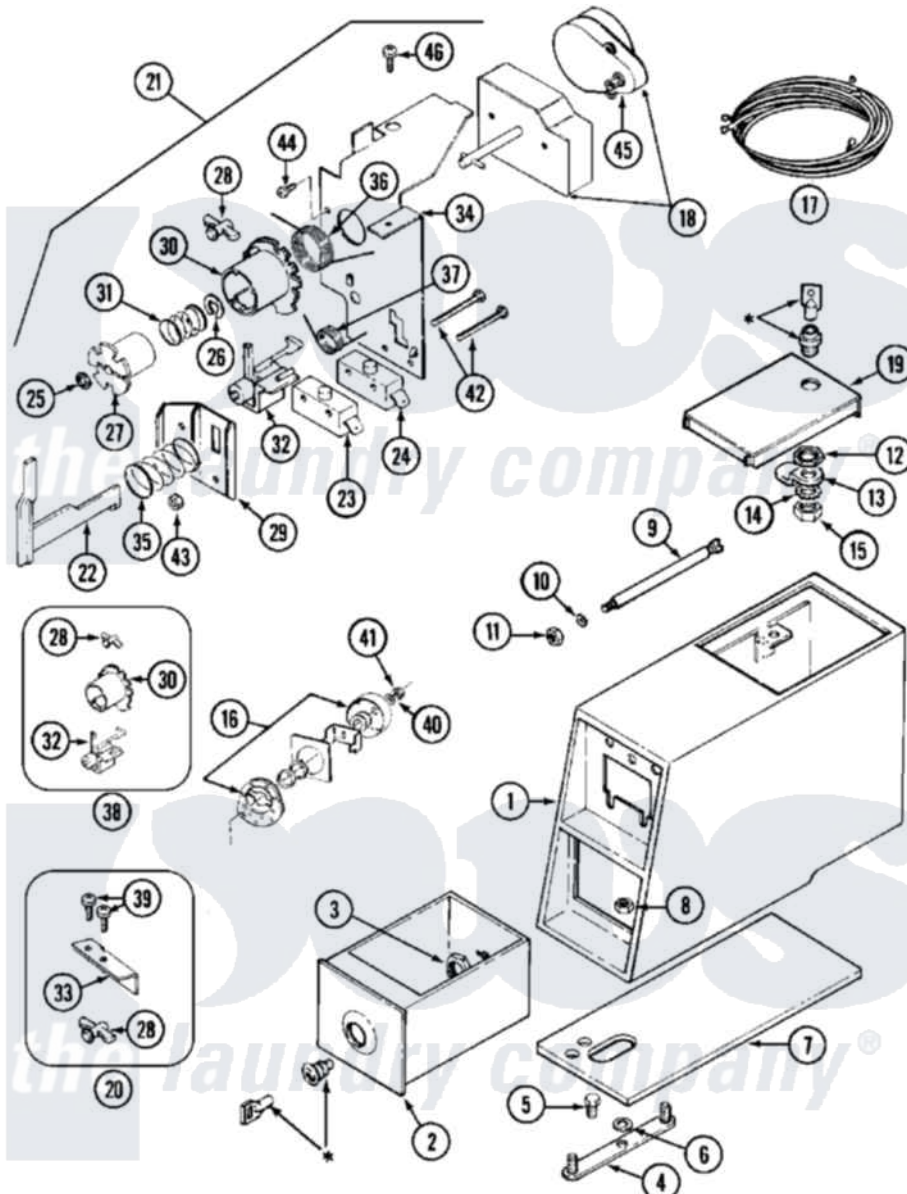

Maytag MDG10CSAGW 02 - CONTROL CENTER

* CONTACT YOUR COMMERCIAL LAUNDRY DISTRIBUTOR

[Maytag Residential Maytag MDG10CSAGW Dryer Parts](#) Parts Diagram 02 - CONTROL CENTER

[Click on the part number to view part](#)

Item	Original Part Number	Replaced By	Status	Part Description
001	206952	22001405		Case, Coin Slide
"	206952L	22001405		Case, Coin Slide
002	207913	208883		Coin Box K
"	NLA		Not Available	(ALM)
003	212328	W10139762		Hex Nut, 3/4-27
004	NLA		Not Available	MTG. STRAP----NA
005	211294	90767		Screw, 8A X 3/8 HeX Washer Head Tapping
006	910309			Washer, Mounting Strap
007	214660			Gasket, Control Center
008	Y052740	62739		Nut, Lock
009	215559			Bolt, Coin Slide Locking
010	910387			Lockwasher, Vault Assembly
011	Y052721			Nut, Terminal Block Plate
012	212328	W10139762		Hex Nut, 3/4-27
013	213750	W10133266		Cam-Lock
014	22001354	W10177242		Hex-Nut 9/32 - 28