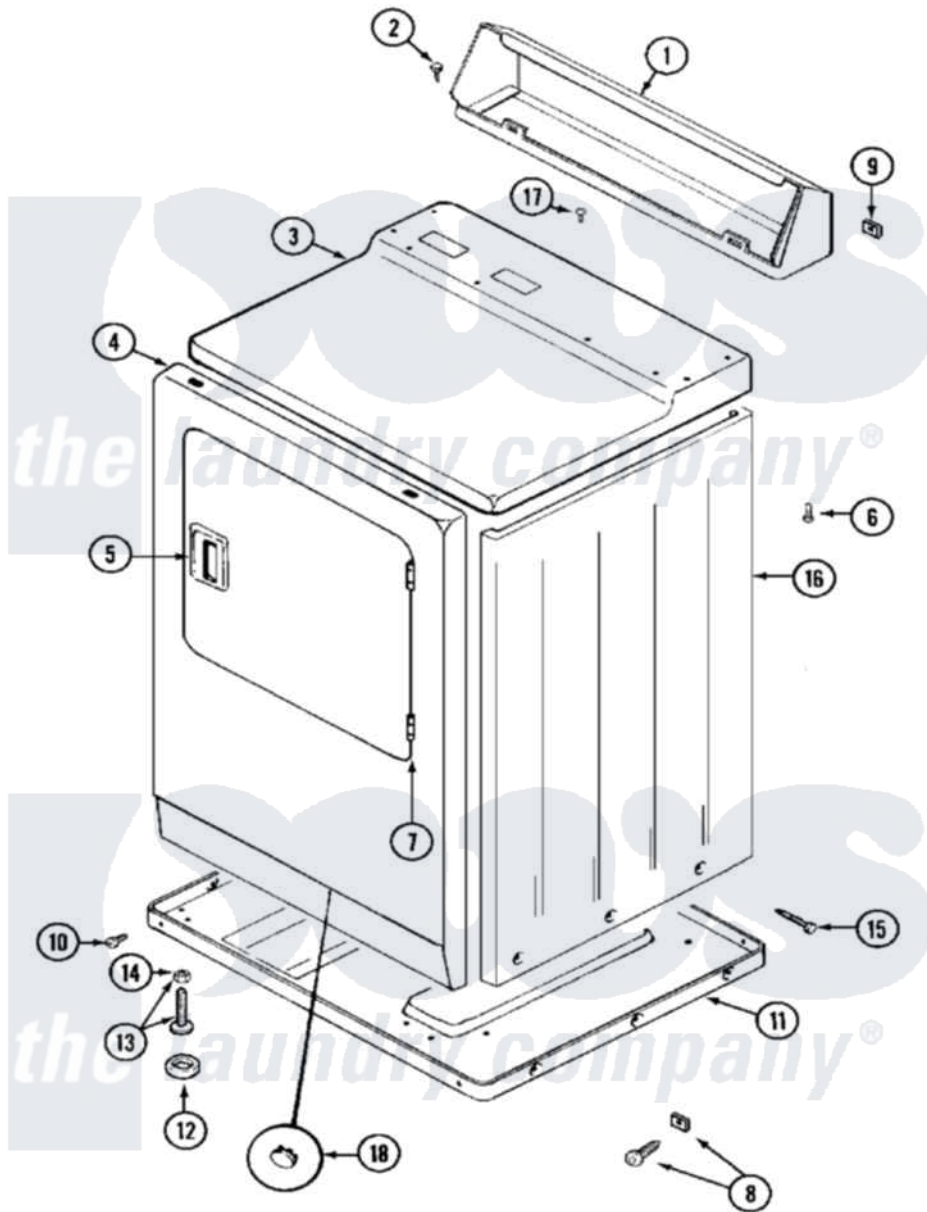

Maytag MDG10CSAGW 03 - CABINET (FRONT)

Maytag Residential Maytag MDG10CSAGW Dryer Parts Parts Diagram 03 - CABINET (FRONT)
 Click on the part number to view part

Item	Original Part Number	Replaced By	Status	Part Description
001	NLA		Not Available	CONSOLE (WHT)
002	212276	W10116760		Screw
003	33001163		Not Available	COVER, TOP (WHT)
"	33001164		Not Available	COVER, TOP (ALM)
004	NLA		Not Available	PANEL, FRONT (WHT)
005	33001241			Handle, Door
"	33001254	37001047		Handle, Door
006	214354			Screw, Top Cover To Cabnt.
007	33001230			Hinge, Door
008	204439			Screw And Fstner Assembly
009	215075			Fastener, Control Panel To Console
010	Y313561			Screw---NA
"	Y310632	1163839		Screw
011	Y303361		Not Available	BASE ASSY. (UPPER & LOWER)
012	Y314137			Foot, Rubber

013	Y305086		Adjustable Leg And Nut	
014	Y052740	62739	Nut, Lock	
015	213007		Xfor Cabinet See Cabinet, Back	
016	NLA		Not Available	CABINET (WHT)
017	210186	3370225		Screw
018	33001132	33002342		Plug, Sifht Hole
"	33001168		Not Available	PLUG, SIGHT HOLE (ALM)