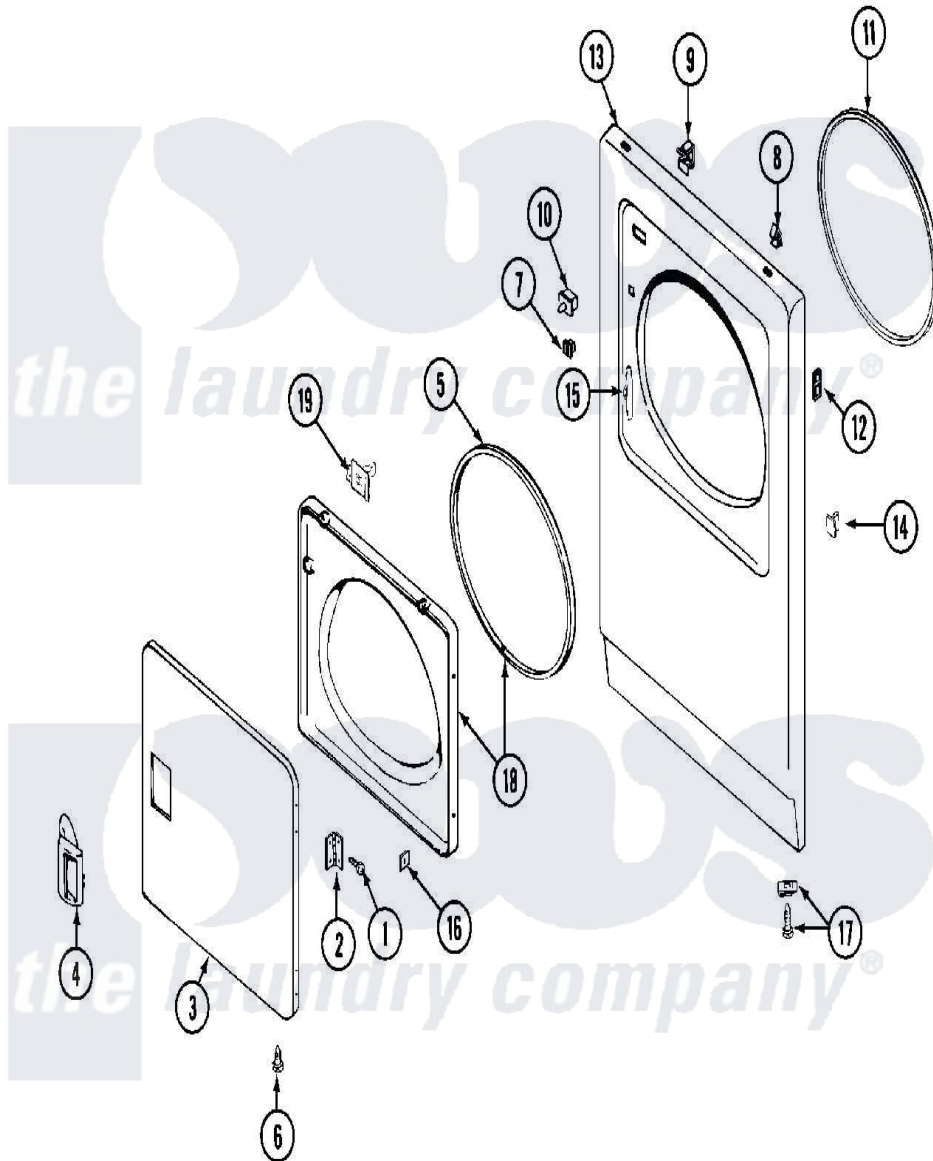

Maytag MDG10CSAGW 04 - DOOR

Maytag [Residential Maytag MDG10CSAGW Dryer Parts](#) Parts Diagram 04 - DOOR
 Click on the part number to view part

Item	Original Part Number	Replaced By	Status	Part Description
001	Y314062			Screw, Door Hinge And Panel
002	33001230			Hinge, Door
003	33001240			Door
"	33001257	33001240		Door
004	33001241			Handle, Door
"	33001254	37001047		Handle, Door
005	33001131			Seal, Door
006	33001132	33002342		Plug, Sifht Hole
"	33001168		Not Available	PLUG, SIGHT HOLE (ALM)
007	Y304578	LA-1003		Door Catch Kit
008	212982	22001650		Fastener, Spring
009	Y310376			Clip, Door Switch Harness
010	33001509	W10169313		Switch-Dor
"	Y305753	W10169313		Switch-Dor
011	314937			Seal, Front Panel
012	NLA		Not Available	SPEEDNUT, HINGE SCREW

"	NLA		Not Available	SCREW, PLASTIC
013	NLA		Not Available	PANEL, FRONT (WHT)
014	NLA		Not Available	PLUG, DOOR CATCH
015	33001175			Cover, Hinge Hole
"	33001176			Cover, Hinge Hole
016	Y313910			Clip, Door Liner To Outer Panel
017	204439			Screw And Fstner Assembly
018	33001243		Not Available	PANEL, INNER DOOR (W/SEAL)
019	314936	33001305		Strike, Door
"	314944	33001305		Strike, Door