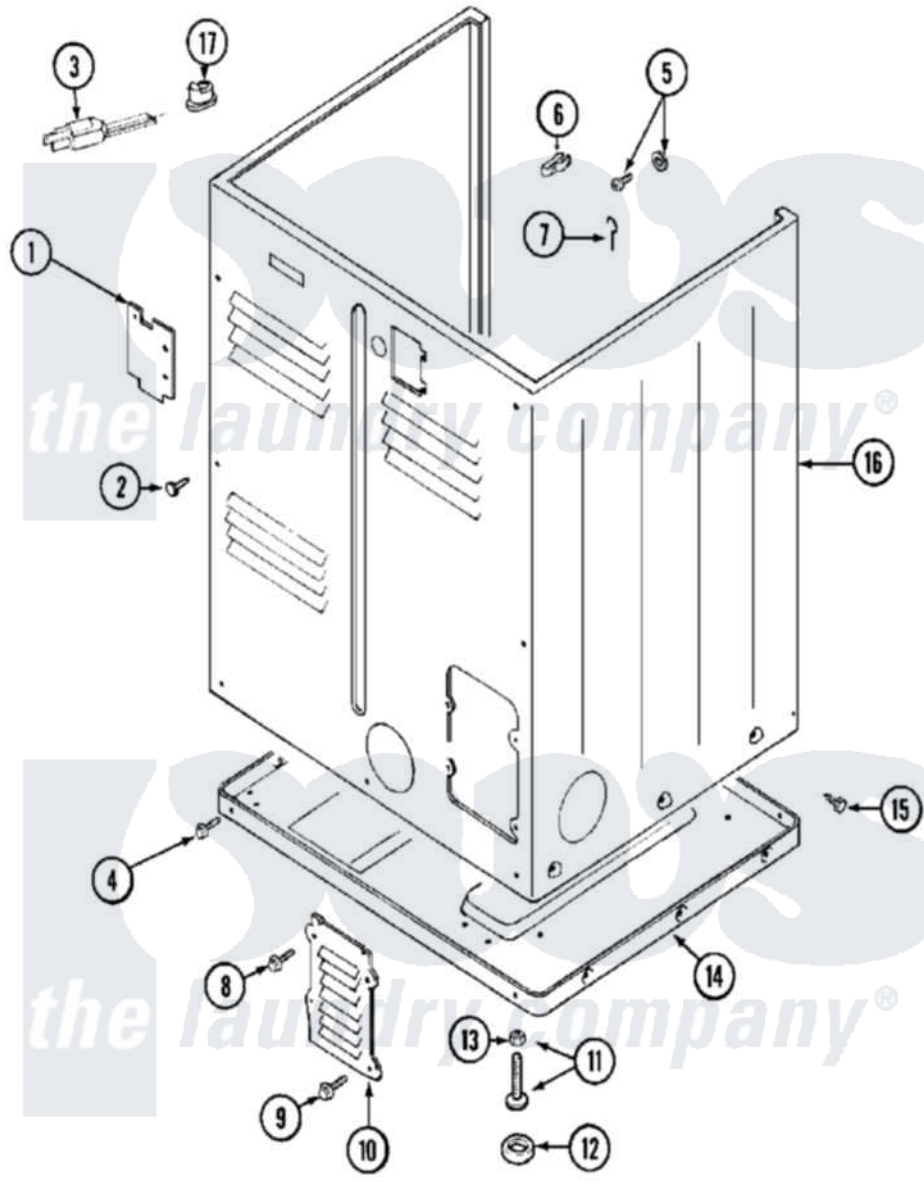

Maytag MDG10CSAGW 05 - CABINET (REAR)

Maytag [Residential Maytag MDG10CSAGW Dryer Parts](#) Parts Diagram 05 - CABINET (REAR)
 Click on the part number to view part

Item	Original Part Number	Replaced By	Status	Part Description
001	Y312905		Not Available	COVER, TERMINAL
002	Y313561			Screw---NA
003	210186	3370225		Screw
"	211294	90767		Screw, 8A X 3/8 HeX Washer Head Tapping
"	308966		Not Available	CORD, POWER (EXPORT)
"	33001285		Not Available	CORD, POWER
004	Y313561			Screw---NA
"	Y310632	1163839		Screw
005	NLA		Not Available	SCREW & WASHER ASSY.
006	301548			Clamp, Ground Wire
007	204807			Ground Wire, Supp. Plte To Top Cover
008	Y313559			Screw
009	211294	90767		Screw, 8A X 3/8 HeX Washer Head Tapping
010	Y312951		Not Available	ACCESS COVER, BACK

011	Y305086		Adjustable Leg And Nut
012	Y314137		Foot, Rubber
013	Y052740	62739	Nut, Lock
014	Y303361	Not Available	BASE ASSY. (UPPER & LOWER)
015	213007		Xfor Cabinet See Cabinet, Back
016	NLA	Not Available	CABINET (WHT)
017	NLA	Not Available	GROMMET, CORD