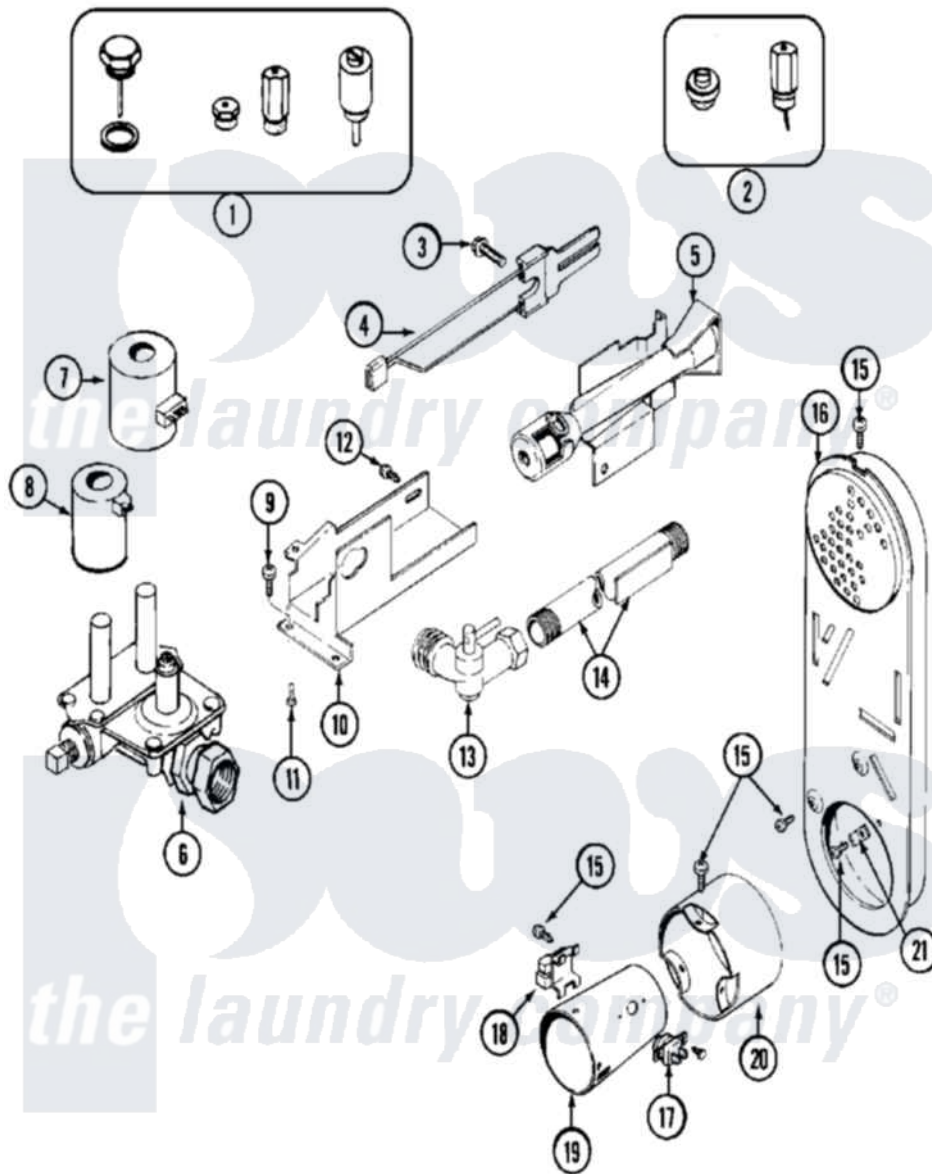

Maytag MDG10CSAGW 07 - GAS VALVE

Maytag [Residential Maytag MDG10CSAGW Dryer Parts](#) Parts Diagram 07 - GAS VALVE
 Click on the part number to view part

Item	Original Part Number	Replaced By	Status	Part Description
001	Y308378	W10402145		LP Gas Con
002	Y308377		Not Available	CONVERSION KIT (LP TO NATURAL)
003	304971			Screw Note: Screw, Igniter
004	304970	4391996		Ignitor
005	33001247	33002793		Burner Assembly
006	307927			Valve, Gas
007	Y307931			Coil, Holding And Booster
008	307930			Coil, Secondary
009	Y313561			Screw----NA
010	314566			Gas Control Bracket
011	Y313559			Screw
012	314082	90767		Screw, 8A X 3/8 HeX Washer Head Tapping
"	314568	Y313559		Screw
013	Y303349			Angle Shut-Off, Gas Valve Pipe And Bracket Assembly

014	Y303383	33001735	Series 18 Not Needed Use Vavle
015	211294	90767	Screw, 8A X 3/8 HeX Washer Head Tapping
016	Y308504		Not Available INLET DUCT ASSEMBLY
017	303395		Thermostat, Hi-Limit
018	Y303377	338906	Radiant, Sensor
019	Y308548		Combustion Cone Assembly
020	Y303841		Cone, Extension
021	Y312890		Retainer, Heater Chamber