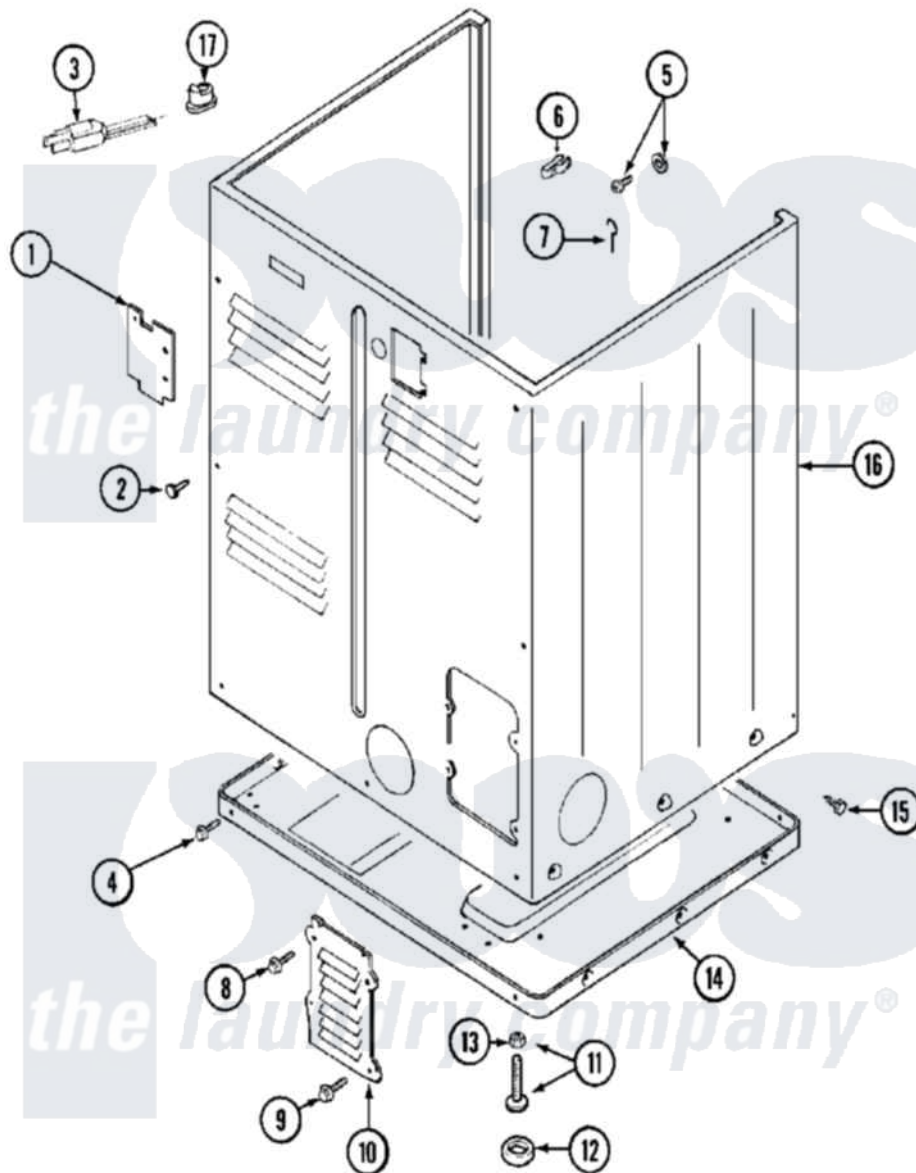

# Maytag MDG10CSEGW 05 - CABINET (REAR)

Maytag [Residential Maytag MDG10CSEGW Dryer Parts](#) Parts Diagram 05 - CABINET (REAR)  
 Click on the part number to view part

Item	Original Part Number	Replaced By	Status	Part Description
001	Y312905		Not Available	COVER, TERMINAL
002	<a href="#">Y313561</a>			Screw---NA
003	210186	<a href="#">3370225</a>		Screw
"	211294	<a href="#">90767</a>		Screw, 8A X 3/8 HeX Washer Head Tapping
"	308966		Not Available	CORD, POWER (EXPORT)
"	33001285		Not Available	CORD, POWER
004	<a href="#">Y313561</a>			Screw---NA
"	Y310632	<a href="#">1163839</a>		Screw
005	NLA		Not Available	SCREW & WASHER ASSY.
006	<a href="#">301548</a>			Clamp, Ground Wire
007	<a href="#">204807</a>			Ground Wire, Supp. Plte To Top Cover
008	<a href="#">Y313559</a>			Screw
009	211294	<a href="#">90767</a>		Screw, 8A X 3/8 HeX Washer Head Tapping
010	Y312951		Not Available	ACCESS COVER, BACK

011	<a href="#">Y305086</a>		Adjustable Leg And Nut
012	<a href="#">Y314137</a>		Foot, Rubber
013	Y052740	<a href="#">62739</a>	Nut, Lock
014	Y303361	Not Available	BASE ASSY. (UPPER & LOWER)
015	<a href="#">213007</a>		Xfor Cabinet See Cabinet, Back
016	NLA	Not Available	CABINET (WHT)
017	NLA	Not Available	GROMMET, CORD