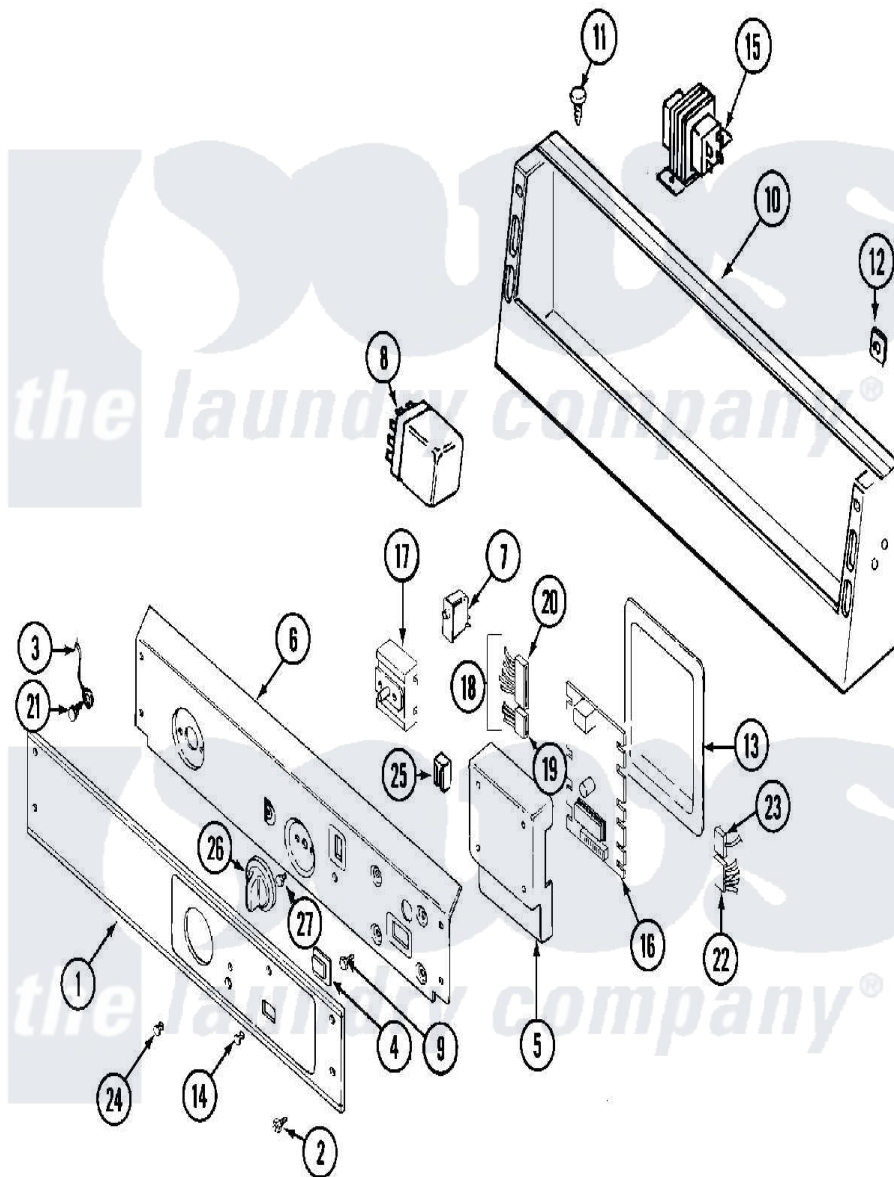

# Maytag MDG10DAABL 01 - CONTROL PANEL

Maytag [Residential Maytag MDG10DAABL Dryer Parts](#) Parts Diagram 01 - CONTROL PANEL  
 Click on the part number to view part

Item	Original Part Number	Replaced By	Status	Part Description
001	NLA		Not Available	PANEL, CONTROL
002	<a href="#">215506</a>			Screw, Control Panel Overlay
003	<a href="#">205810</a>			Wire, Ground
004	NLA		Not Available	WINDOW, DATA ACQUISITION
005	NLA		Not Available	ENCLOSURE, CIRCUIT BOARD
006	315343	<a href="#">31-5343</a>		Parts Manual
"	NLA		Not Available	(ALM)
007	NLA		Not Available	SWITCH, START
008	NLA		Not Available	RELAY, DPST
"	Y251119	<a href="#">3177991</a>		Screw
009	<a href="#">312956</a>			Screw-Igniter And Clip Mount
010	NLA		Not Available	CONTROL (WHT)
011	212276	<a href="#">W10116760</a>		Screw
012	<a href="#">215003</a>			Fastener, Panel And Bracket
013	NLA		Not Available	COVER, ENCLOSURE

014	NLA		Not Available	LENS, INDICATOR (GRN)
015	211294	<a href="#">90767</a>		Screw, 8A X 3/8 HeX Washer Head Tapping
"	NLA		Not Available	TRANSFORMER
016	NLA		Not Available	BOARD, DATA ACQUISITION
017	307237	<a href="#">W10327105</a>		Switch, Cycle Selection
018	NLA		Not Available	HARNES, WIRE MAIN
019	<a href="#">314529</a>			Connector, Edgeboard
020	NLA		Not Available	CONNECTOR, EDGEBOARD
021	<a href="#">211252</a>			Screw, Ground Wire
022	<a href="#">206799</a>			Optic Switch Assembly
"	NLA		Not Available	CONNECTOR, EDGEBOARD--NA
023	<a href="#">208045</a>			Harness, Wire Sensor Switch To Circuit Brd
"	<a href="#">22001361</a>			Connector, Edgeboard
024	<a href="#">215564</a>			Lens, Indicator Light
025	204075		Not Available	PILOT LAMP (DG MODELS ONLY)
026	<a href="#">306938</a>			Knob, Selector Switch
027	Y313588	<a href="#">488234</a>		Screw 8-32 X 1/4