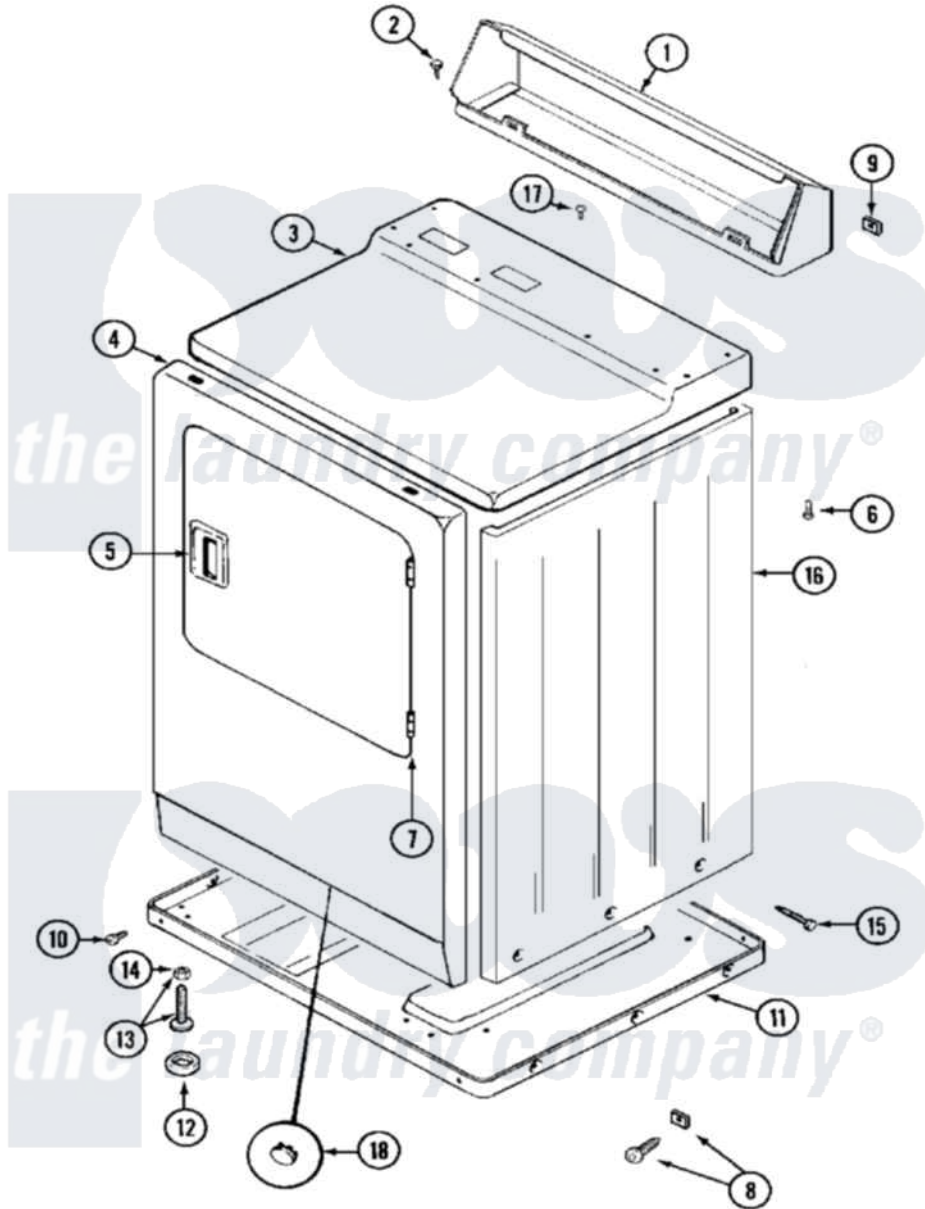

# Maytag MDG10DAABL 03 - CABINET (FRONT)

Maytag [Residential Maytag MDG10DAABL Dryer Parts](#) Parts Diagram 03 - CABINET (FRONT)  
 Click on the part number to view part

Item	Original Part Number	Replaced By	Status	Part Description
001	NLA		Not Available	CONSOLE (WHT)
002	212276	<a href="#">W10116760</a>		Screw
003	33001163		Not Available	COVER, TOP (WHT)
"	33001164		Not Available	COVER, TOP (ALM)
004	NLA		Not Available	PANEL, FRONT (WHT)
005	<a href="#">33001241</a>			Handle, Door
"	33001254	<a href="#">37001047</a>		Handle, Door
006	<a href="#">214354</a>			Screw, Top Cover To Cabnt.
007	<a href="#">33001230</a>			Hinge, Door
008	<a href="#">204439</a>			Screw And Fstner Assembly
009	<a href="#">215075</a>			Fastener, Control Panel To Console
010	<a href="#">Y313561</a>			Screw---NA
"	Y310632	<a href="#">1163839</a>		Screw
011	Y303361		Not Available	BASE ASSY. (UPPER & LOWER)
012	<a href="#">Y314137</a>			Foot, Rubber

013	<a href="#">Y305086</a>		Adjustable Leg And Nut
014	Y052740	<a href="#">62739</a>	Nut, Lock
015	<a href="#">213007</a>		Xfor Cabinet See Cabinet, Back
016	NLA		Not Available
			CABINET (WHT)
017	210186	<a href="#">3370225</a>	Screw
018	33001132	<a href="#">33002342</a>	Plug, Sifht Hole
"	33001168		Not Available
			PLUG, SIGHT HOLE (ALM)