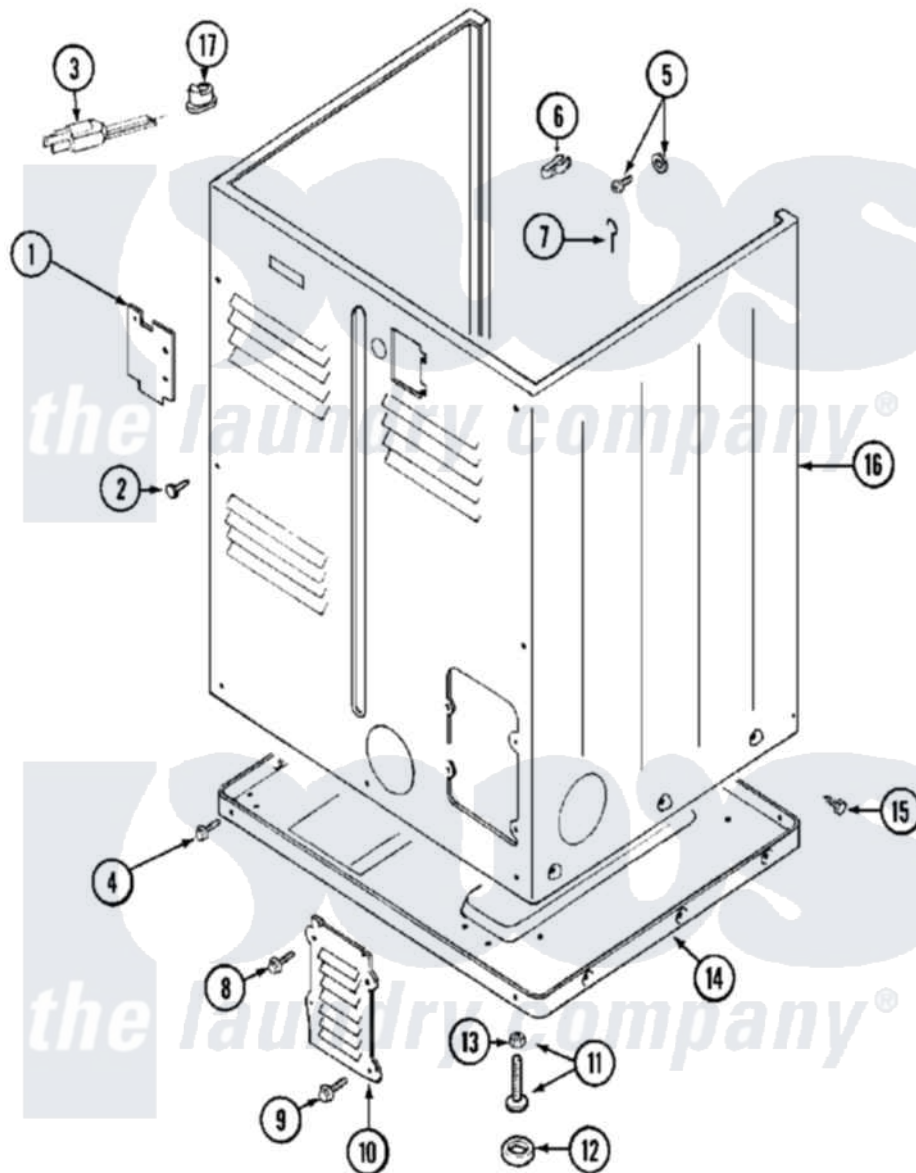

Maytag MDG10DAABL 05 - CABINET (REAR)

Maytag Residential Maytag MDG10DAABL Dryer Parts Parts Diagram 05 - CABINET (REAR)
 Click on the part number to view part

Item	Original Part Number	Replaced By	Status	Part Description
001	Y312905		Not Available	COVER, TERMINAL
002	Y313561			Screw---NA
003	210186	3370225		Screw
"	211294	90767		Screw, 8A X 3/8 HeX Washer Head Tapping
"	33001284		Not Available	CORD, POWER
004	Y313561			Screw---NA
"	Y310632	1163839		Screw
005	NLA		Not Available	SCREW & WASHER ASSEMBLY
006	301548			Clamp, Ground Wire
007	204807			Ground Wire, Supp. Plte To Top Cover
008	Y313559			Screw
009	211294	90767		Screw, 8A X 3/8 HeX Washer Head Tapping
010	Y312951		Not Available	ACCESS COVER, BACK
011	Y305086			Adjustable Leg And Nut

012	Y314137		Foot, Rubber
013	Y052740	62739	Nut, Lock
014	Y303361	Not Available	BASE ASSY. (UPPER & LOWER)
015	213007		Xfor Cabinet See Cabinet, Back
016	NLA	Not Available	CABINET (WHT)
017	211881		Grommet, Cord Part Not Used- Gas Models Only