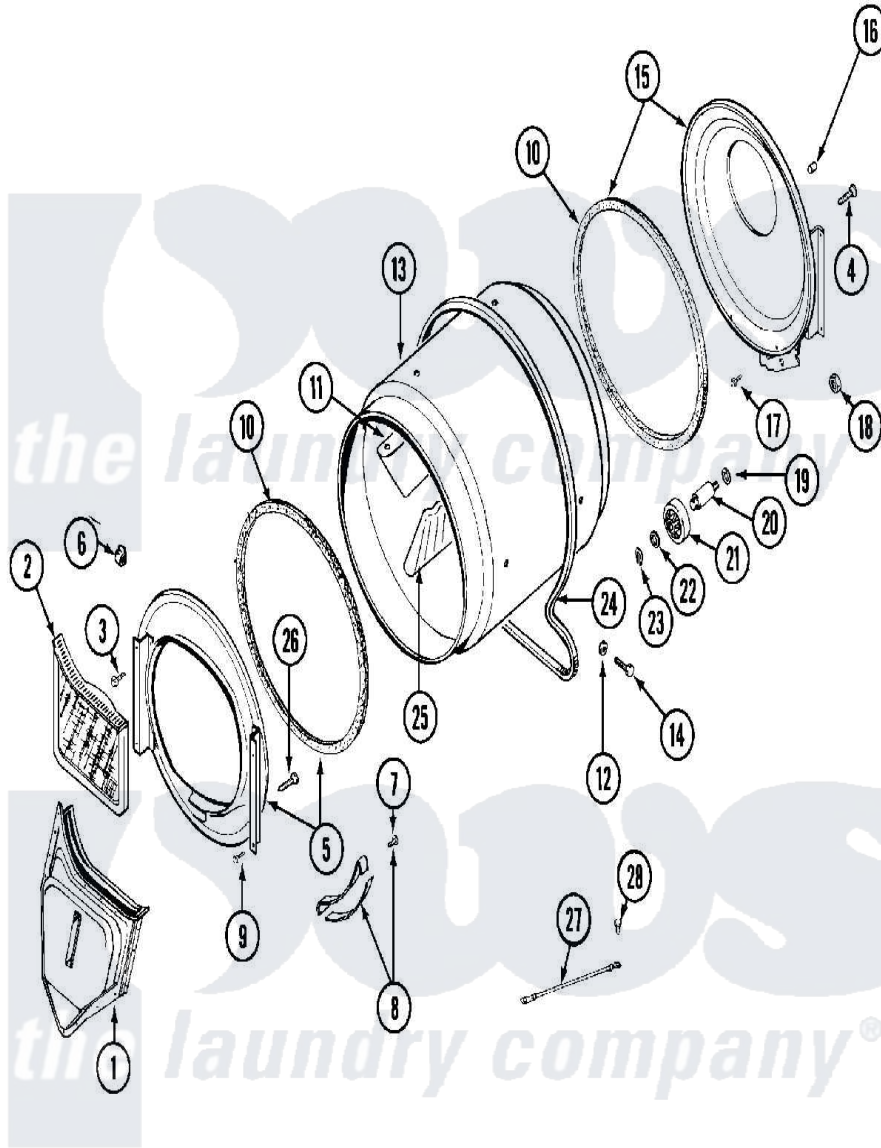

Maytag MDG10DAABL 06 - TUMBLER

Maytag Residential Maytag MDG10DAABL Dryer Parts Parts Diagram 06 - TUMBLER
 Click on the part number to view part

Item	Original Part Number	Replaced By	Status	Part Description
001	33001016			Outlet Duct Assembly
002	33001170	33002970		Lint Filte
003	NLA		Not Available	SCREW, TUMBLER SUPPORT
004	Y313561			Screw---NA
005	33001179			Front, Tumbler
006	Y310376			Clip, Door Switch Harness
007	210720			Rivet, Bearing To Tumbler Frnt
008	306508			Tumbler Bearing Kit ---W
009	Y310632	1163839		Screw
010	314820			Seal, Tumbler
011	33001012			Baffle
012	314158			Washer, Baffle To Tumbler
013	33001108		Not Available	DRYER TUMBLER, W/O BAFFLES
014	Y310759			Screw, Tumbler Baffles
015	33001178			Back, Tumbler

016	NLA	Not Available	COVER, THREAD
017	Y310632	1163839	Screw
018	312538	33001443	Nut, Hex
019	Y313347	312535	Washer, Vault Mounting Brk.
020	Y312948	6-3129480	Shaft- Tumbler
021	Y303373	12001541	Drum Roller/Washer Assembly--W
022	312535		Washer, Vault Mounting Brk.
023	410233	9703438	Ring-Retrn
024	Y312959		Poly "V" Belt For Tumbler
025	33001004		Baffle, Tall
026	Y314110	33002917	Screw, No.10-16
027	901220		Ground Wire
028	910343	488234	Screw 8-32 X 1/4