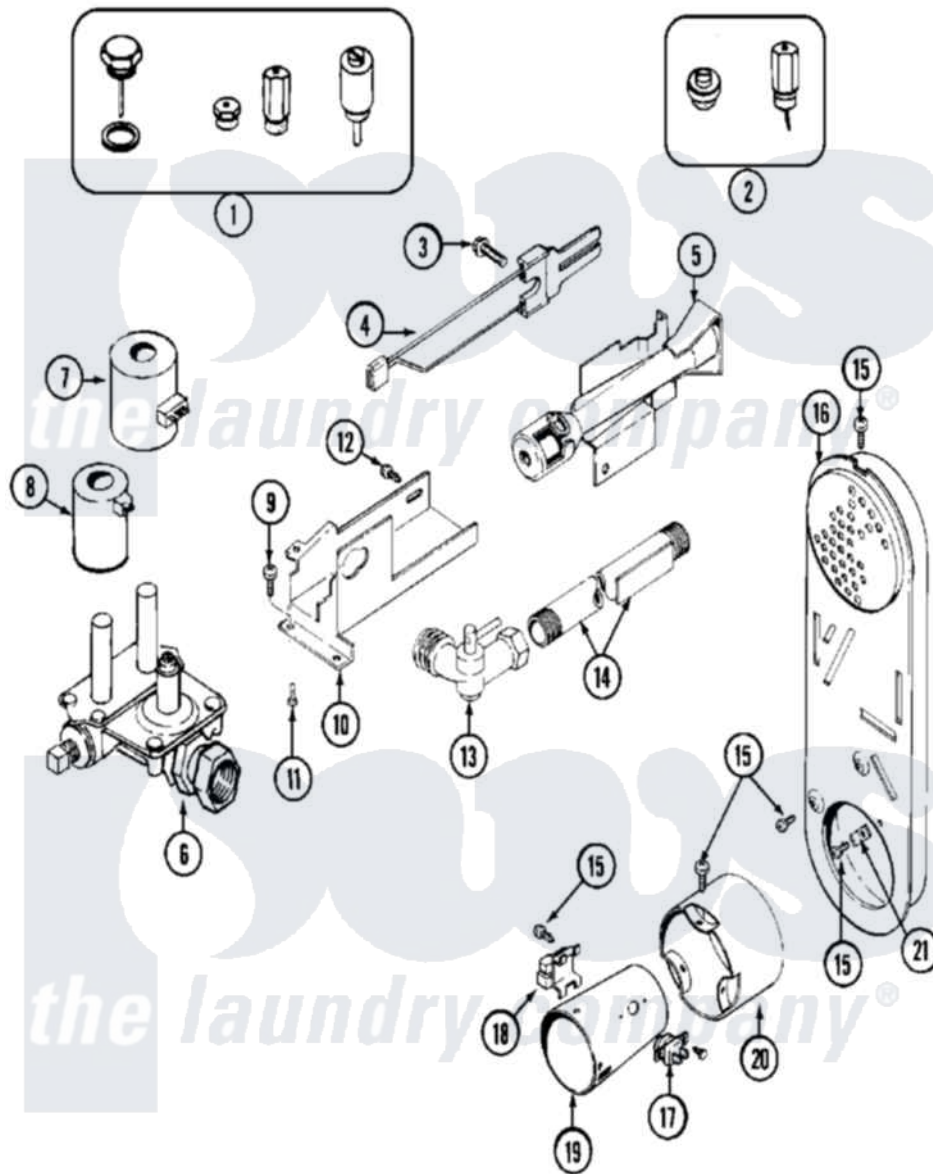

Maytag MDG10DAABL 07 - GAS VALVE

Maytag [Residential Maytag MDG10DAABL Dryer Parts](#) Parts Diagram 07 - GAS VALVE
 Click on the part number to view part

Item	Original Part Number	Replaced By	Status	Part Description
001	Y308378	W10402145		LP Gas Con
002	Y308377		Not Available	CONVERSION KIT (LP TO NATURAL)
003	304971			Screw Note: Screw, Igniter
004	304970	4391996		Ignitor
005	33001247	33002793		Burner Assembly
006	308345			Valve, Gas
007	306106			Coil, Holding And Booster-W
008	306105	694540		Coil, 60 Hz
009	Y313561			Screw----NA
010	314566			Gas Control Bracket
011	Y313559			Screw
012	314082	90767		Screw, 8A X 3/8 HeX Washer Head Tapping
"	314568	Y313559		Screw
013	Y303349			Angle Shut-Off, Gas Valve Pipe And Bracket Assembly

014	Y303383	33001735	Series 18 Not Needed Use Vavle
015	211294	90767	Screw, 8A X 3/8 HeX Washer Head Tapping
016	Y308504		Not Available INLET DUCT ASSEMBLY
017	305169		Thermostat, Hi-Limit Gas
018	Y303377	338906	Radiant, Sensor
019	Y308548		Combustion Cone Assembly
020	Y303841		Cone, Extension
021	Y312890		Retainer, Heater Chamber