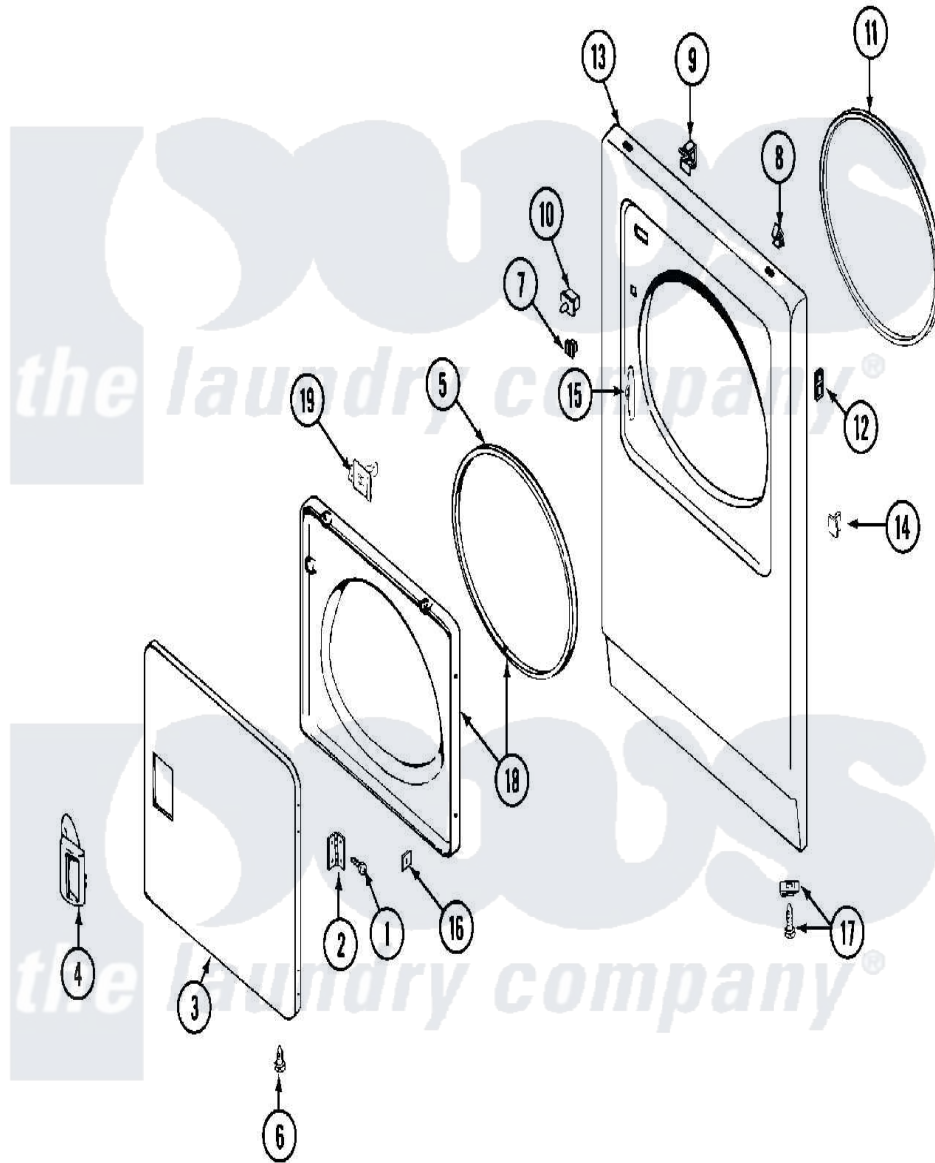

Maytag MDG10DAABW 04 - DOOR

Maytag [Residential Maytag MDG10DAABW Dryer Parts](#) Parts Diagram 04 - DOOR
 Click on the part number to view part

| Item | Original Part Number | Replaced By | Status | Part Description |
|------|--------------------------|---------------------------|---------------|-----------------------------|
| 001 | Y314062 | | | Screw, Door Hinge And Panel |
| 002 | 33001230 | | | Hinge, Door |
| 003 | 33001240 | | | Door |
| " | 33001257 | 33001240 | | Door |
| 004 | 33001241 | | | Handle, Door |
| " | 33001254 | 37001047 | | Handle, Door |
| 005 | 33001131 | | | Seal, Door |
| 006 | 33001132 | 33002342 | | Plug, Sifht Hole |
| " | 33001168 | | Not Available | PLUG, SIGHT HOLE (ALM) |
| 007 | Y304578 | LA-1003 | | Door Catch Kit |
| 008 | 212982 | 22001650 | | Fastener, Spring |
| 009 | Y310376 | | | Clip, Door Switch Harness |
| 010 | Y305753 | W10169313 | | Switch-Dor |
| 011 | 314937 | | | Seal, Front Panel |
| 012 | NLA | | Not Available | SPEEDNUT, HINGE SCREW |
| " | NLA | | Not Available | SCREW, PLASTIC |

| | | | |
|-----|--------------------------|--------------------------|---------------------------------|
| 013 | NLA | Not Available | PANEL, FRONT (WHT) |
| 014 | NLA | Not Available | PLUG, DOOR CATCH |
| 015 | 33001175 | | Cover, Hinge Hole |
| " | 33001176 | | Cover, Hinge Hole |
| 016 | Y313910 | | Clip, Door Liner To Outer Panel |
| 017 | 204439 | | Screw And Fstner Assembly |
| 018 | 33001243 | Not Available | PANEL, INNER DOOR (W/SEAL) |
| 019 | 314936 | 33001305 | Strike, Door |
| " | 314944 | 33001305 | Strike, Door |