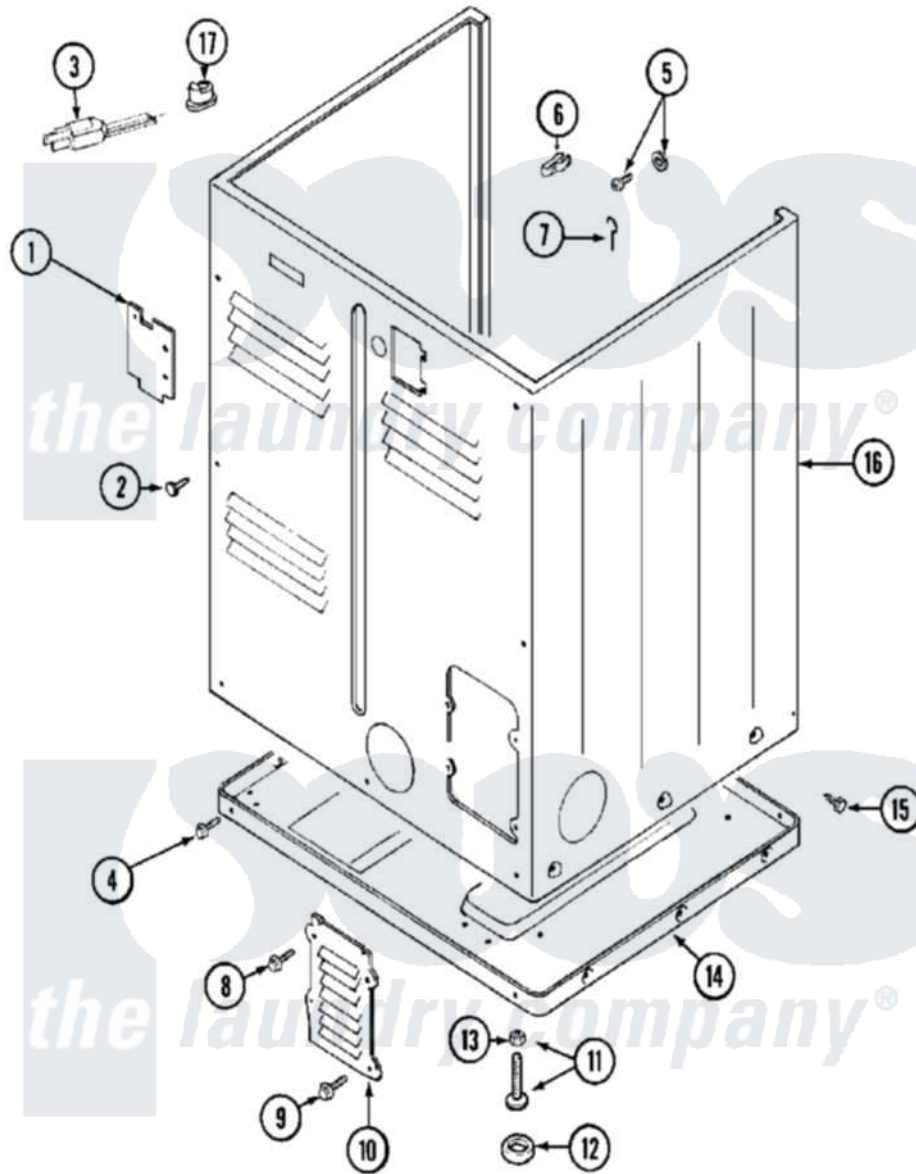

Maytag MDG10DAABW 05 - CABINET (REAR)

Maytag [Residential Maytag MDG10DAABW Dryer Parts](#) Parts Diagram 05 - CABINET (REAR)
 Click on the part number to view part

Item	Original Part Number	Replaced By	Status	Part Description
001	Y312905		Not Available	COVER, TERMINAL
002	Y313561			Screw---NA
003	210186	3370225		Screw
"	211294	90767		Screw, 8A X 3/8 HeX Washer Head Tapping
"	33001284		Not Available	CORD, POWER
004	Y313561			Screw---NA
"	Y310632	1163839		Screw
005	NLA		Not Available	SCREW & WASHER ASSEMBLY
006	301548			Clamp, Ground Wire
007	204807			Ground Wire, Supp. Plte To Top Cover
008	Y313559			Screw
009	211294	90767		Screw, 8A X 3/8 HeX Washer Head Tapping
010	Y312951		Not Available	ACCESS COVER, BACK
011	Y305086			Adjustable Leg And Nut

012	Y314137		Foot, Rubber
013	Y052740	62739	Nut, Lock
014	Y303361	Not Available	BASE ASSY. (UPPER & LOWER)
015	213007		Xfor Cabinet See Cabinet, Back
016	NLA	Not Available	CABINET (WHT)
017	211881		Grommet, Cord Part Not Used- Gas Models Only