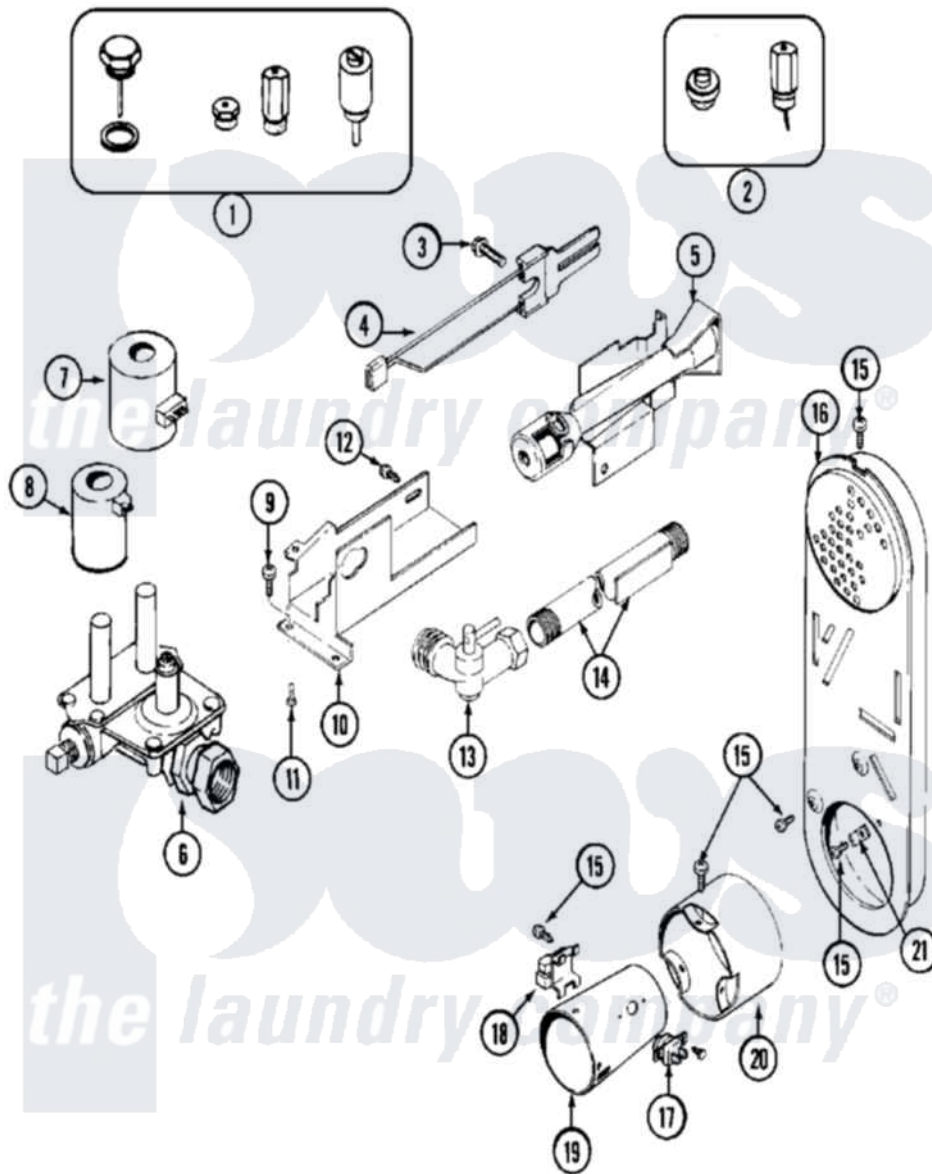

# Maytag MDG10DAABW 07 - GAS VALVE

Maytag Residential Maytag MDG10DAABW Dryer Parts Parts Diagram 07 - GAS VALVE  
 Click on the part number to view part

Item	Original Part Number	Replaced By	Status	Part Description
001	Y308378	<a href="#">W10402145</a>		LP Gas Con
002	Y308377		Not Available	CONVERSION KIT (LP TO NATURAL)
003	<a href="#">304971</a>			Screw Note: Screw, Igniter
004	304970	<a href="#">4391996</a>		Ignitor
005	33001247	<a href="#">33002793</a>		Burner Assembly
006	<a href="#">308345</a>			Valve, Gas
007	<a href="#">306106</a>			Coil, Holding And Booster-W
008	306105	<a href="#">694540</a>		Coil, 60 Hz
009	<a href="#">Y313561</a>			Screw----NA
010	<a href="#">314566</a>			Gas Control Bracket
011	<a href="#">Y313559</a>			Screw
012	314082	<a href="#">90767</a>		Screw, 8A X 3/8 HeX Washer Head Tapping
"	314568	<a href="#">Y313559</a>		Screw
013	<a href="#">Y303349</a>			Angle Shut-Off, Gas Valve Pipe And Bracket Assembly

014	Y303383	<a href="#">33001735</a>	Series 18 Not Needed Use Vavle
015	211294	<a href="#">90767</a>	Screw, 8A X 3/8 HeX Washer Head Tapping
016	Y308504		Not Available INLET DUCT ASSEMBLY
017	<a href="#">305169</a>		Thermostat, Hi-Limit Gas
018	Y303377	<a href="#">338906</a>	Radiant, Sensor
019	<a href="#">Y308548</a>		Combustion Cone Assembly
020	<a href="#">Y303841</a>		Cone, Extension
021	<a href="#">Y312890</a>		Retainer, Heater Chamber