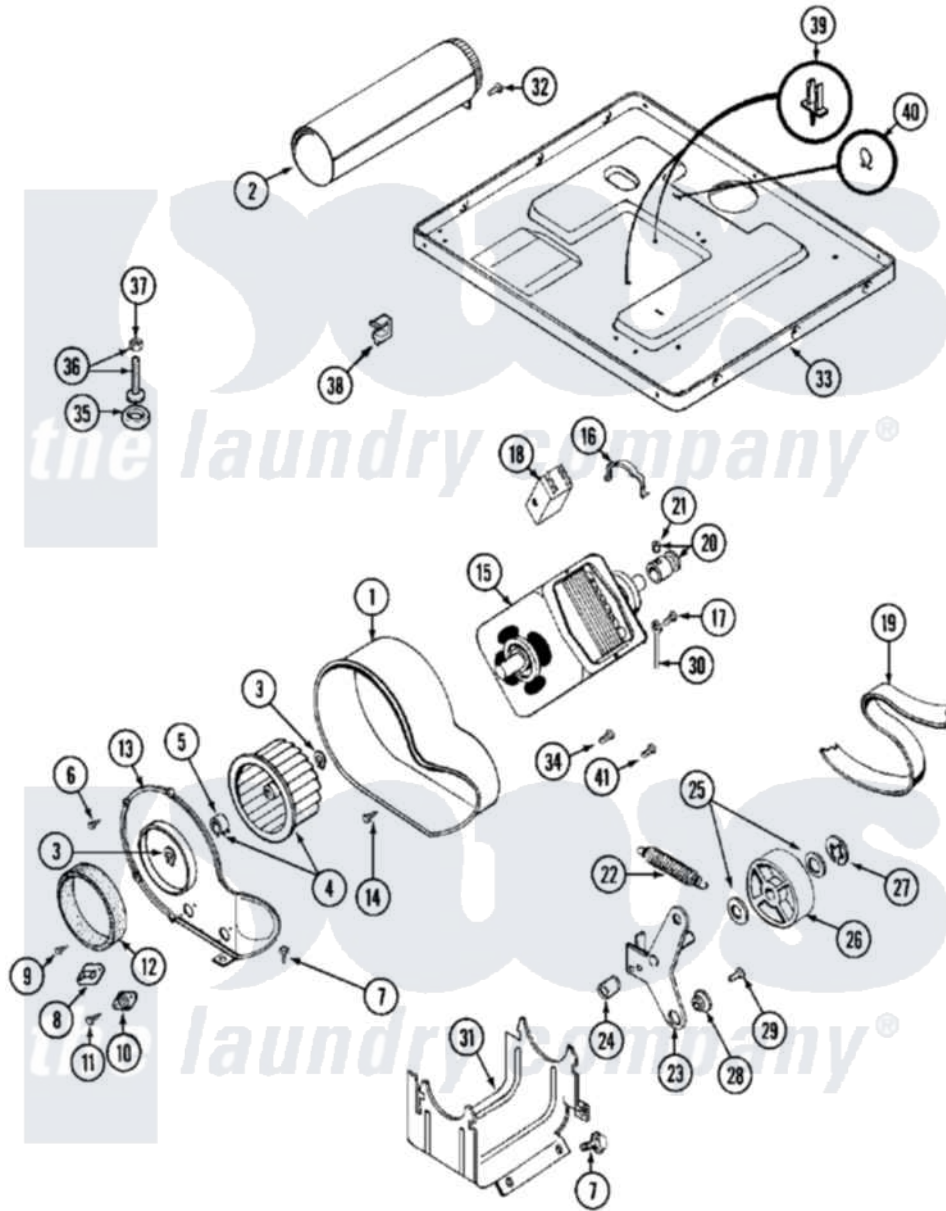

Maytag MDG10DAABW 08 - MOTOR DRIVE

Maytag Residential Maytag MDG10DAABW Dryer Parts Parts Diagram 08 - MOTOR DRIVE
 Click on the part number to view part

Item	Original Part Number	Replaced By	Status	Part Description
001	Y312893			Housing, Blower
002	Y303442			EXHAUST DUCT ASSEMBLY
003	410233	9703438		Ring-Retrn
004	Y303836			Blower Wheel Assembly And Clamp
005	312967			Clamp, Blower Housing
006	Y312961	W10116751		Screw
007	Y313561			Screw---NA
008	303392			Thermostat, Cycling
"	306966			Thermostat, Multi-Temp Part Not Used Mdg26ct-MN Only
"	308211			Thermostat, Cool Down
009	211294	90767		Screw, 8A X 3/8 HeX Washer Head Tapping
010	306604			Cut-Off, Thermal Part Not Used
011	NLA		Not Available	SCREW, THERMAL CUT-OFF
012	Y312901			Seal, Housing Cover

013	314847		COVER, BLOWER HOUSING
014	Y310632	1163839	Screw
015	Y303358	W10410999	Motor-Drve
016	Y015825		Clip, Motor To Motor Support
017	910343	488234	Screw 8-32 X 1/4
018	306207	Not Available	(PROD. No.303358-8 & No.303358-9)
"	NLA	Not Available	SWITCH, MOTOR EXTERNAL START
"	Y303877	Not Available	SWITCH, MOTOR EXTERNAL START No.303358-2, No.303358-4, 303358-7
"	Y303879		Switch, Motor External Start
019	Y312959		Poly "V" Belt For Tumbler
020	Y305185	6-3051850	Pulley- MO
021	Y053241		Set Screw, Motor Pulley
022	Y303945		IDLER SPRING ASSY. W/PLUG
023	Y303363	6-3033630	Idler Arm
024	Y313582	W10116756	Spacer
025	Y312527		Washer, Idler Shaft
026	Y303705	6-3037050	Pulley- ID
027	312958	354987	Ring, Retaining
028	Y312894	315772	Sleeve, Idler Arm
029	Y014874		Screw, Idler Arm And Sleeve
030	901220		Ground Wire
031	NLA	Not Available	SUPPORT, MOTOR
032	Y310632	1163839	Screw
033	Y305084		Base Assembly
034	211294	90767	Screw, 8A X 3/8 HeX Washer Head Tapping
035	Y314137		Foot, Rubber
036	Y305086		Adjustable Leg And Nut
037	Y052740	62739	Nut, Lock
038	Y310376		Clip, Door Switch Harness
039	315471	22003298	Retainer, Wire
040	410490		Spring, Retainer Wire Harness
041	Y312961	W10116751	Screw